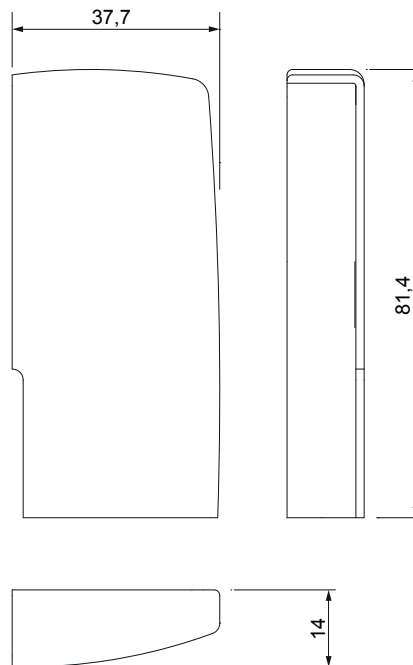

ACCESSORIES SET WITHOUT SIDE REINFORCEMENTS

Functions

Components for covering and completing the GS1000 tilt and slide system.

Online data sheet

Technical features

Accessories set without side reinforcements consists of:

- flat side protective caps that can be painted as needed
- protective caps for guards
- top and bottom stops
- command striker

To be combined with the GS1000-ML and GS1000-HD 100 versions for sashes weighing up to 100 kg.

Materials

Paintable plastic plugs
 Command striker of zamak
 Bottom limit stop striker of zamak and rubber
 Top limit stop striker of steel and rubber
 Stainless steel screws and bolts

Plugs art. 09774

Item code	Description	Range [mm]	PROFILE CROSS - SECTION	GS1000-ML	GS1000-HL	GS1000-HD 100	GS1000-HD 160	GS1000-HD 200	Base Raw	Anodised Elox	Painted	Trend/Gold Brass	Pieces per pack
09774	ACCESSORIES SET WITHOUT SIDE REINFORCEMENTS	-	-	X	-	X	-	-	X		X		1