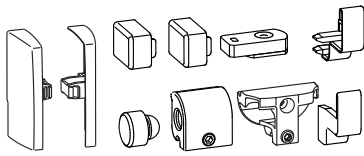

ACCESSORIES SET WITHOUT SIDE REINFORCEMENTS

Functions

Components for covering and completing the GS1000 tilt and slide system.

Online data sheet

Technical features

Accessories set without side reinforcements consists of:

- flat side protective caps that can be painted as needed
- protective caps for guards
- top and bottom stops
- command striker

To be combined with the GS1000-ML and GS1000-HD 100 versions for sashes weighing up to 100 kg.

Materials

Paintable plastic plugs
 Command striker of zamak
 Bottom limit stop striker of zamak and rubber
 Top limit stop striker of steel and rubber
 Stainless steel screws and bolts

Plugs art. 09774

Item code	Description	Range [mm]	PROFILE CROSS - SECTION	GS1000-ML	GS1000-HL	GS1000-HD 100	GS1000-HD 160	GS1000-HD 200	Base Raw	Anodised Elox	Painted	Trend/Gold Brass	Pieces per pack
09774	ACCESSORIES SET WITHOUT SIDE REINFORCEMENTS	-	-	X	-	X	-	-	X		X		1