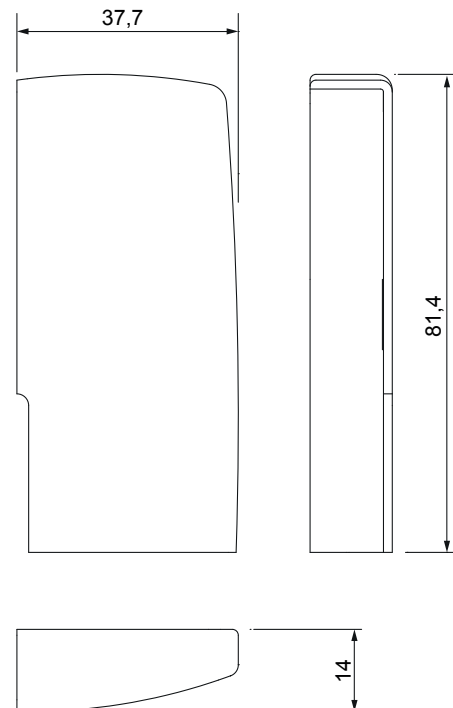

ACCESSORIES SET WITHOUT SIDE REINFORCEMENTS

Functions

Components for covering and completing the GS1000 tilt and slide system.

Online data sheet

Technical features

Accessories set without side reinforcements consists of:

- flat side protective caps that can be painted as needed
- protective caps for guards
- top and bottom stops
- command striker

To be combined with the GS1000-ML and GS1000-HD 100 versions for sashes weighing up to 100 kg.

Materials

Paintable plastic plugs
 Command striker of zamak
 Bottom limit stop striker of zamak and rubber
 Top limit stop striker of steel and rubber
 Stainless steel screws and bolts

Plugs art. 09774

Item code	Description	Range [mm]	PROFILE CROSS - SECTION	GS1000-ML	GS1000-HL	GS1000-HD 100	GS1000-HD 160	GS1000-HD 200	Base Raw	Anodised Elox	Painted	Trend/Gold Brass	Pieces per pack
09774	ACCESSORIES SET WITHOUT SIDE REINFORCEMENTS	-	-	X	-	X	-	-	X		X		1