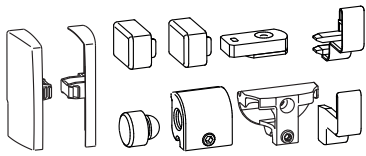

ACCESSORIES SET WITHOUT SIDE REINFORCEMENTS

Functions

Components for covering and completing the GS1000 tilt and slide system.

Online data sheet

Technical features

Accessories set without side reinforcements consists of:

- flat side protective caps that can be painted as needed
- protective caps for guards
- top and bottom stops
- command striker

To be combined with the GS1000-ML and GS1000-HD 100 versions for sashes weighing up to 100 kg.

Materials

Paintable plastic plugs
 Command striker of zamak
 Bottom limit stop striker of zamak and rubber
 Top limit stop striker of steel and rubber
 Stainless steel screws and bolts

Plugs art. 09774

Item code	Description	Range [mm]	PROFILE CROSS - SECTION	GS1000-ML	GS1000-HL	GS1000-HD 100	GS1000-HD 160	GS1000-HD 200	Base Raw	Anodised Elox	Painted	Trend/Gold Brass	Pieces per pack
09774	ACCESSORIES SET WITHOUT SIDE REINFORCEMENTS	-	-	X	-	X	-	-	X		X		1