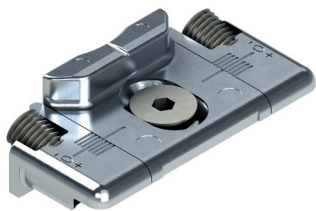

CHIC 130 SASH FASTENERS

Functions

Depending on the fastening system (one-way or two-way), different fastening components such as terminals or pawls and their corresponding strikers are available.

Online data sheet

01347K

01348K

01349K

02111K

02114K

02168K

02188K

02309

02336

04027K

Item code	Description	Base Raw	Anodised Elox	Painted	Trend/Gold Brass	Pieces per pack
01347K	STRIKER	X				200
01348K	STRIKER	X				100
01349K	STRIKER	X				100
02111K	GIAP BOLT	X				50
02114K	TERMINAL FOR RODS	X				50
02168K	FUTURA ADJUSTABLE BOLT	X				10
02188K	FUTURA ADJUSTABLE TERMINAL	X				40
02309	SASH SUPPORT PLUG	X				100
02336	SASH SUPPORT PLUG	X				500
04027K	FUTURA FIXED PAWL	X				200