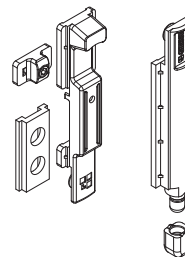

CHIC 130 SASH FASTENERS

Functions

Depending on the fastening system (one-way or two-way), different fastening components such as terminals or pawls and their corresponding strikers are available.

Online data sheet

01347K

01348K

01349K

02111K

02114K

02168K

02188K

02309

02336

04027K

Item code	Description	Base Raw	Anodised Elox	Painted	Trend/Gold Brass	Pieces per pack
01347K	STRIKER	X				200
01348K	STRIKER	X				100
01349K	STRIKER	X				100
02111K	GIAP BOLT	X				50
02114K	TERMINAL FOR RODS	X				50
02168K	FUTURA ADJUSTABLE BOLT	X				10
02188K	FUTURA ADJUSTABLE TERMINAL	X				40
02309	SASH SUPPORT PLUG	X				100
02336	SASH SUPPORT PLUG	X				500
04027K	FUTURA FIXED PAWL	X				200