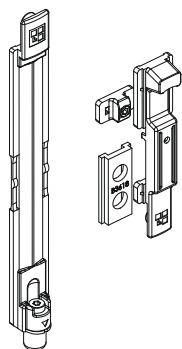

CHIC 130 SASH FASTENERS

Functions

Depending on the fastening system (one-way or two-way), different fastening components such as terminals or pawls and their corresponding strikers are available.

Online data sheet

01347K

01348K

01349K

02111K

02114K

02168K

02188K

02309

02336

04027K

Item code	Description	Base Raw	Anodised Elox	Painted	Trend/Gold Brass	Pieces per pack
01347K	STRIKER	X				200
01348K	STRIKER	X				100
01349K	STRIKER	X				100
02111K	GIAP BOLT	X				50
02114K	TERMINAL FOR RODS	X				50
02168K	FUTURA ADJUSTABLE BOLT	X				10
02188K	FUTURA ADJUSTABLE TERMINAL	X				40
02309	SASH SUPPORT PLUG	X				100
02336	SASH SUPPORT PLUG	X				500
04027K	FUTURA FIXED PAWL	X				200