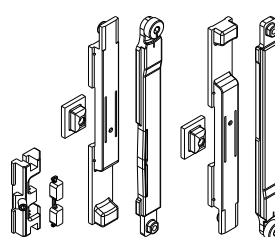

### Functions

Depending on the fastening system (one-way or two-way), different fastening components such as terminals or pawls and their corresponding strikers are available.

Online data sheet

01215

01317

01344K

02085

02131K

02141K

02366

04030K

04347

05288

Item code	Description	Note	Base Raw	Anodised Elox	Painted	Trend/Gold Brass	Pieces per pack
01215	ZAMAK DOUBLE STRIKER		X				100
01317K	DOUBLE STRIKER	R40/R50 - silver plus	X				100
01344K	STRIKER FOR ADJUSTABLE FASTENER PAWL	silver plus	X				200
02085	ADJUSTABLE TERMINAL		X				40
02131K	GIAP BOLT	R40 - pair - silver plus	X				25
02141K	TERMINAL FOR RODS	R40 - pair - silver plus	X				25
02366	SASH SUPPORT PLUG		X				200
04030K	ADJUSTABLE LOCKING PAWL	silver plus	X				200
04347	ADJUSTABLE BOLT	pr	X				10
05288	CHIC - ADJUSTABLE FASTENING ELEMENT		X				25