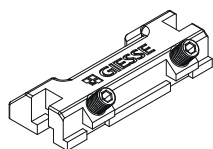

## CHIC 130 ERRE SASH FASTENERS

### Functions

Depending on the fastening system (one-way or two-way), different fastening components such as terminals or pawls and their corresponding strikers are available.

Online data sheet

01215

01317

01344K

02085

02131K

02141K

02366

04030K

04347

05288

Item code	Description	Note	Base Raw	Anodised Elox	Painted	Trend/Gold Brass	Pieces per pack
01215	ZAMAK DOUBLE STRIKER		X				100
01317K	DOUBLE STRIKER	R40/R50 - silver plus	X				100
01344K	STRIKER FOR ADJUSTABLE FASTENER PAWL	silver plus	X				200
02085	ADJUSTABLE TERMINAL		X				40
02131K	GIAP BOLT	R40 - pair - silver plus	X				25
02141K	TERMINAL FOR RODS	R40 - pair - silver plus	X				25
02366	SASH SUPPORT PLUG		X				200
04030K	ADJUSTABLE LOCKING PAWL	silver plus	X				200
04347	ADJUSTABLE BOLT	pr	X				10
05288	CHIC - ADJUSTABLE FASTENING ELEMENT		X				25