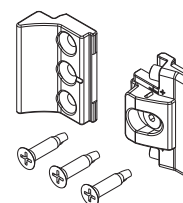

### Functions

Depending on the fastening system (one-way or two-way), different fastening components such as terminals or pawls and their corresponding strikers are available.

Online data sheet

01215

01317

01344K

02085

02131K

02141K

02366

04030K

04347

05288

Item code	Description	Note	Base Raw	Anodised Elox	Painted	Trend/Gold Brass	Pieces per pack
01215	ZAMAK DOUBLE STRIKER		X				100
01317K	DOUBLE STRIKER	R40/R50 - silver plus	X				100
01344K	STRIKER FOR ADJUSTABLE FASTENER PAWL	silver plus	X				200
02085	ADJUSTABLE TERMINAL		X				40
02131K	GIAP BOLT	R40 - pair - silver plus	X				25
02141K	TERMINAL FOR RODS	R40 - pair - silver plus	X				25
02366	SASH SUPPORT PLUG		X				200
04030K	ADJUSTABLE LOCKING PAWL	silver plus	X				200
04347	ADJUSTABLE BOLT	pr	X				10
05288	CHIC - ADJUSTABLE FASTENING ELEMENT		X				25