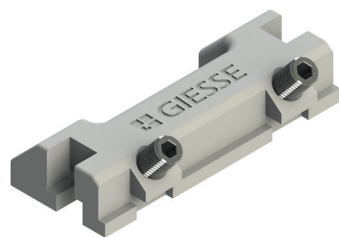

## CHIC 130 ERRE SASH FASTENERS

### Functions

Depending on the fastening system (one-way or two-way), different fastening components such as terminals or pawls and their corresponding strikers are available.

Online data sheet

01215

01317

Item code	Description	Note	Base Raw	Anodised Elox	Painted	Trend/Gold Brass	Pieces per pack
01215	ZAMAK DOUBLE STRIKER		X				100
01317K	DOUBLE STRIKER	R40/R50 - silver plus	X				100
01344K	STRIKER FOR ADJUSTABLE FASTENER PAWL	silver plus	X				200
02085	ADJUSTABLE TERMINAL		X				40
02131K	GIAP BOLT	R40 - pair - silver plus	X				25
02141K	TERMINAL FOR RODS	R40 - pair - silver plus	X				25
02366	SASH SUPPORT PLUG		X				200
04030K	ADJUSTABLE LOCKING PAWL	silver plus	X				200
04347	ADJUSTABLE BOLT	pr	X				10
05288	CHIC - ADJUSTABLE FASTENING ELEMENT		X				25