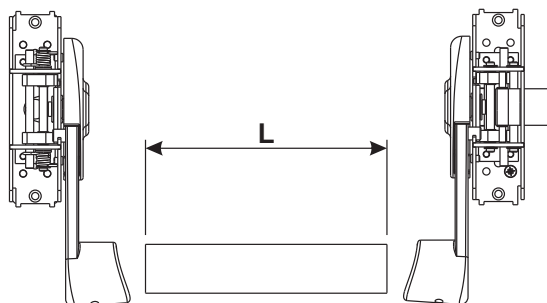

PUSH-BARS AP100

Functions

Operating bar for anti-panic handles AP001 and AP100.

Online data sheet

Technical Features

Available in various lengths.

Fixing to the handle brackets by means of grub screws.

Item code	Description	Type of Fixing	Length	Base Raw	Anodised Elox	Painted	Trend/Gold Brass	Pieces per pack
07843	BAR	Grub screws	950 mm			X		1
07844	BAR	Grub screws	1150 mm			X		1
07845	BAR	Grub screws	1450 mm			X		1