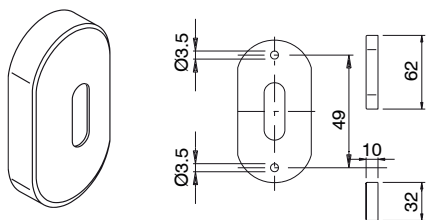

BRASS PLATES

Functions

Round cylinder cover plates in brass for European profile cylinder and Patent cylinder.

Online data sheet

Art. 02543

Art. 02544

Art. 02545

Art. 02546

Art. 02547

Art. 02548

Item code	Description	Materials	Base Raw	Anodised Elox	Painted	Trend/Gold Brass	Pieces per pack
02543	BRASS OVAL ROSETTE-CP	Polyamide plate and brass cover				X	10
02544	BRASS OVAL ROSETTE-CP	Polyamide plate and brass cover	X			X	10
02545	BRASS ROUND ROSETTE-CP	Brass plate and cover				X	10
02546	BRASS ROUND ROSETTE-CP	Brass plate and cover				X	10
02547	BRASS ROUND ROSETTE-CP	Polyamide plate and brass cover				X	10
02548	BRASS ROUND ROSETTE-CP	Polyamide plate and brass cover				X	10