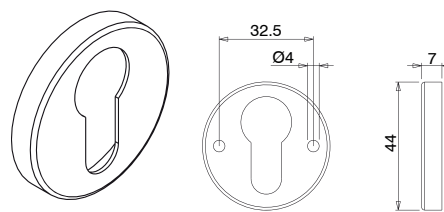

BRASS PLATES

Functions

Round cylinder cover plates in brass for European profile cylinder and Patent cylinder.

Online data sheet

Art. 02543

Art. 02544

Art. 02545

Art. 02546

Art. 02547

Art. 02548

Item code	Description	Materials	Base Raw	Anodised Elox	Painted	Trend/Gold Brass	Pieces per pack
02543	BRASS OVAL ROSETTE-CP	Polyamide plate and brass cover				X	10
02544	BRASS OVAL ROSETTE-CP	Polyamide plate and brass cover	X			X	10
02545	BRASS ROUND ROSETTE-CP	Brass plate and cover				X	10
02546	BRASS ROUND ROSETTE-CP	Brass plate and cover				X	10
02547	BRASS ROUND ROSETTE-CP	Polyamide plate and brass cover				X	10
02548	BRASS ROUND ROSETTE-CP	Polyamide plate and brass cover				X	10