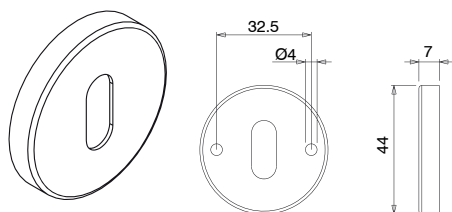

BRASS PLATES

Functions

Round cylinder cover plates in brass for European profile cylinder and Patent cylinder.

Online data sheet

Art. 02543

Art. 02544

Art. 02545

Art. 02546

Art. 02547

Art. 02548

Item code	Description	Materials	Base Raw	Anodised Elox	Painted	Trend/Gold Brass	Pieces per pack
02543	BRASS OVAL ROSETTE-CP	Polyamide plate and brass cover				X	10
02544	BRASS OVAL ROSETTE-CP	Polyamide plate and brass cover	X			X	10
02545	BRASS ROUND ROSETTE-CP	Brass plate and cover				X	10
02546	BRASS ROUND ROSETTE-CP	Brass plate and cover				X	10
02547	BRASS ROUND ROSETTE-CP	Polyamide plate and brass cover				X	10
02548	BRASS ROUND ROSETTE-CP	Polyamide plate and brass cover				X	10