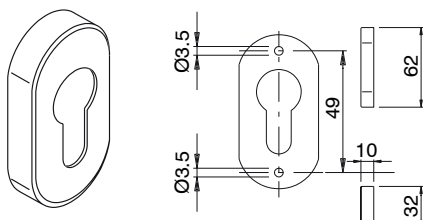

BRASS PLATES

Functions

Round cylinder cover plates in brass for European profile cylinder and Patent cylinder.

Online data sheet

Art. 02543

Art. 02544

Art. 02545

Art. 02546

Art. 02547

Art. 02548

Item code	Description	Materials	Base Raw	Anodised Elox	Painted	Trend/Gold Brass	Pieces per pack
02543	BRASS OVAL ROSETTE-CP	Polyamide plate and brass cover				X	10
02544	BRASS OVAL ROSETTE-CP	Polyamide plate and brass cover	X			X	10
02545	BRASS ROUND ROSETTE-CP	Brass plate and cover				X	10
02546	BRASS ROUND ROSETTE-CP	Brass plate and cover				X	10
02547	BRASS ROUND ROSETTE-CP	Polyamide plate and brass cover				X	10
02548	BRASS ROUND ROSETTE-CP	Polyamide plate and brass cover				X	10