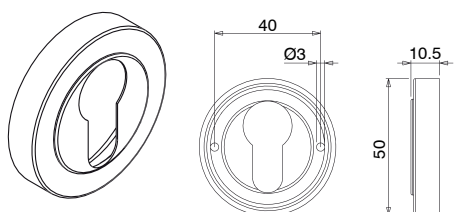

BRASS PLATES

Functions

Round cylinder cover plates in brass for European profile cylinder and Patent cylinder.

Online data sheet

Art. 02543

Art. 02544

Art. 02545

Art. 02546

Art. 02547

Art. 02548

Item code	Description	Materials	Base Raw	Anodised Elox	Painted	Trend/Gold Brass	Pieces per pack
02543	BRASS OVAL ROSETTE-CP	Polyamide plate and brass cover				X	10
02544	BRASS OVAL ROSETTE-CP	Polyamide plate and brass cover	X			X	10
02545	BRASS ROUND ROSETTE-CP	Brass plate and cover				X	10
02546	BRASS ROUND ROSETTE-CP	Brass plate and cover				X	10
02547	BRASS ROUND ROSETTE-CP	Polyamide plate and brass cover				X	10
02548	BRASS ROUND ROSETTE-CP	Polyamide plate and brass cover				X	10