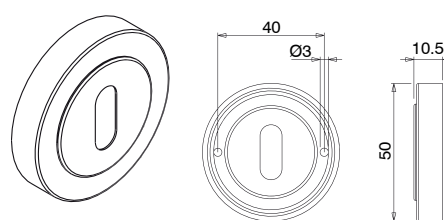

BRASS PLATES

Functions

Round cylinder cover plates in brass for European profile cylinder and Patent cylinder.

Online data sheet

Art. 02543

Art. 02544

Art. 02545

Art. 02546

Art. 02547

Art. 02548

Item code	Description	Materials	Base Raw	Anodised Elox	Painted	Trend/Gold Brass	Pieces per pack
02543	BRASS OVAL ROSETTE-CP	Polyamide plate and brass cover				X	10
02544	BRASS OVAL ROSETTE-CP	Polyamide plate and brass cover	X			X	10
02545	BRASS ROUND ROSETTE-CP	Brass plate and cover				X	10
02546	BRASS ROUND ROSETTE-CP	Brass plate and cover				X	10
02547	BRASS ROUND ROSETTE-CP	Polyamide plate and brass cover				X	10
02548	BRASS ROUND ROSETTE-CP	Polyamide plate and brass cover				X	10