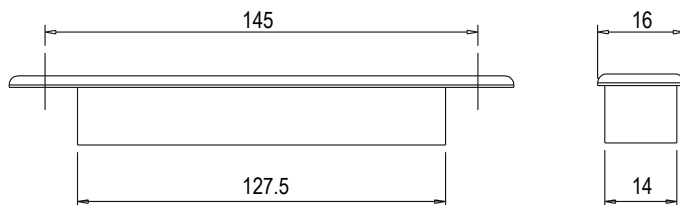

Bolt tip stroke 16 mm.

It is recessed, by machining the profile.

Compatible with threaded rods of  $\varnothing$  6 mm.

Two versions are available, with different C/C distance for fixing to the profile.

Article 02102

Item code	Description	C/C distance	Width	Base Raw	Anodised Elox	Painted	Trend/Gold Brass	Pieces per pack
02101	STELVIO BOLT	158 mm	20 mm	X	X	X		50
02102	STELVIO BOLT	145 mm	16 mm	X	X	X		50