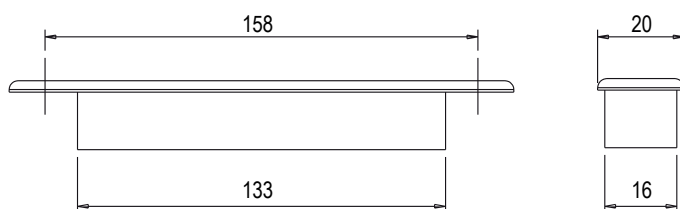

Bolt tip stroke 16 mm.

It is recessed, by machining the profile.

Compatible with threaded rods of  $\varnothing$  6 mm.

Two versions are available, with different C/C distance for fixing to the profile.

Article 02102

Item code	Description	C/C distance	Width	Base Raw	Anodised Elox	Painted	Trend/Gold Brass	Pieces per pack
02101	STELVIO BOLT	158 mm	20 mm	X	X	X		50
02102	STELVIO BOLT	145 mm	16 mm	X	X	X		50