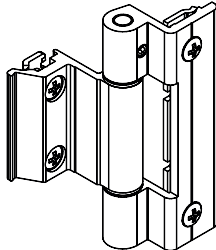

SECURITY SASH HINGES

Functions

According to the need for visible or concealed hinges and the required load capacities, any Giesse sash hinge can be used.

Online data sheet

00120U

00600N

00681

00700

043541

044241

Item code	Description	PROFILE CROSS - SECTION	Hand	Load capacity 2 hinges [kg]	Load capacity 3 hinges [kg]	Base Raw	Anodised Elox	Painted	Trend/Gold Brass	Pieces per pack
00120U	FLASH BASE HINGE	C001		75	85	X	X	X	X	20
00128U	FLASH BASE HINGE	C007		75	85	X	X	X	X	20
00598N	HINGE FOR FLASH XXL DOORS	C001		160	180		X			20
00599	COVER, FLASH XXL HINGE	C001		-	-	X	X	X	X	20
00600N	BRIDGE 2 HINGE	C001-C002		90	100	X	X	X	X	20
00602N	BRIDGE 2 HINGE	C007		90	100	X	X	X	X	20
00681	CELERA HINGE	C001 - C002 - C005		100	120	X	X	X	X	20
00682	CELERA HINGE	C007		100	120	X	X	X	X	20
00700	FULCRA HINGE EURO GROOVE	C001		120	150	X	X	X	X	10
00701	FULCRA HINGE R40	C007-C008		120	150	X	X	X	X	10
043541	CHIC - SASH HINGE SET	C001-C002-C003-C005-C006	RX	100	-	X				10
043542	CHIC - SASH HINGE SET	C001-C002-C003-C005-C006	LX	100	-	X				10
044241	CHIC - SASH HINGE SET	C001	RX	130	-	X				10
044242	CHIC - SASH HINGE SET	C001	LX	130	-	X				10