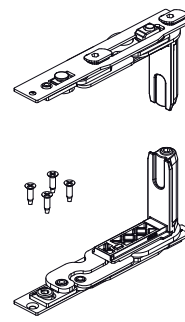

SECURITY SASH HINGES

Functions

According to the need for visible or concealed hinges and the required load capacities, any Giesse sash hinge can be used.

Online data sheet

00120U

00600N

00681

00700

043541

044241

Item code	Description	PROFILE CROSS - SECTION	Hand	Load capacity 2 hinges [kg]	Load capacity 3 hinges [kg]	Base Raw	Anodised Elox	Painted	Trend/Gold Brass	Pieces per pack
00120U	FLASH BASE HINGE	C001		75	85	X	X	X	X	20
00128U	FLASH BASE HINGE	C007		75	85	X	X	X	X	20
00598N	HINGE FOR FLASH XXL DOORS	C001		160	180		X			20
00599	COVER, FLASH XXL HINGE	C001		-	-	X	X	X	X	20
00600N	BRIDGE 2 HINGE	C001-C002		90	100	X	X	X	X	20
00602N	BRIDGE 2 HINGE	C007		90	100	X	X	X	X	20
00681	CELERA HINGE	C001 - C002 - C005		100	120	X	X	X	X	20
00682	CELERA HINGE	C007		100	120	X	X	X	X	20
00700	FULCRA HINGE EURO GROOVE	C001		120	150	X	X	X	X	10
00701	FULCRA HINGE R40	C007-C008		120	150	X	X	X	X	10
043541	CHIC - SASH HINGE SET	C001-C002-C003-C005-C006	RX	100	-	X				10
043542	CHIC - SASH HINGE SET	C001-C002-C003-C005-C006	LX	100	-	X				10
044241	CHIC - SASH HINGE SET	C001	RX	130	-	X				10
044242	CHIC - SASH HINGE SET	C001	LX	130	-	X				10