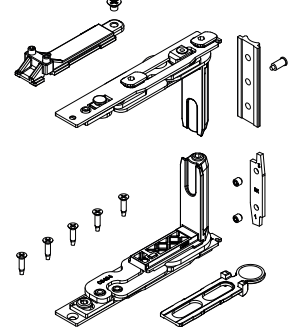

SECURITY SASH HINGES

Functions

According to the need for visible or concealed hinges and the required load capacities, any Giesse sash hinge can be used.

Online data sheet

00120U

00600N

00681

00700

043541

044241

Item code	Description	PROFILE CROSS - SECTION	Hand	Load capacity 2 hinges [kg]	Load capacity 3 hinges [kg]	Base Raw	Anodised Elox	Painted	Trend/Gold Brass	Pieces per pack
00120U	FLASH BASE HINGE	C001		75	85	X	X	X	X	20
00128U	FLASH BASE HINGE	C007		75	85	X	X	X	X	20
00598N	HINGE FOR FLASH XXL DOORS	C001		160	180		X			20
00599	COVER, FLASH XXL HINGE	C001		-	-	X	X	X	X	20
00600N	BRIDGE 2 HINGE	C001-C002		90	100	X	X	X	X	20
00602N	BRIDGE 2 HINGE	C007		90	100	X	X	X	X	20
00681	CELERA HINGE	C001 - C002 - C005		100	120	X	X	X	X	20
00682	CELERA HINGE	C007		100	120	X	X	X	X	20
00700	FULCRA HINGE EURO GROOVE	C001		120	150	X	X	X	X	10
00701	FULCRA HINGE R40	C007-C008		120	150	X	X	X	X	10
043541	CHIC - SASH HINGE SET	C001-C002-C003-C005-C006	RX	100	-	X				10
043542	CHIC - SASH HINGE SET	C001-C002-C003-C005-C006	LX	100	-	X				10
044241	CHIC - SASH HINGE SET	C001	RX	130	-	X				10
044242	CHIC - SASH HINGE SET	C001	LX	130	-	X				10