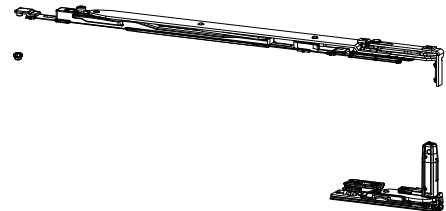

### Functions

Hinges (upper and lower) and arm kit, completely pre-assembled and ready to be installed on the profile.

### Materials

Body of hinges and arms in stainless steel and zamak.

Rod, connecting bracket, pins, screws and grub screws in stainless steel.

Online data sheet

T/T Futura 170 Invisible Kit (420÷640) - LX

T/T Futura 170 Invisible Kit (420÷640) - RX

T/T Futura 170 Invisible Kit (641÷1700) - LX

T/T Futura 170 Invisible Kit (641÷1700) - RX

T/T Futura 170 Invisible Kit LGC (420÷640) - LX

T/T Futura 170 Invisible Kit LGC (420÷640) - RX

T/T Futura 170 Invisible Kit LGC (641÷1700) - LX

T/T Futura 170 Invisible Kit LGC (641÷1700) - RX

Item code	Description	PROFILE CROSS - SECTION	Range (mm)	Version	Hand	Base Raw	Anodised Elox	Painted	Trend/Gold Brass	Pieces per pack
042061	T/T FUTURA 170 INVISIBLE KIT	C001	W 430 ÷ 640	-	RX	X				5
042062	T/T FUTURA 170 INVISIBLE KIT	C001	W 430 ÷ 640	-	LX	X				5
042071	T/T FUTURA 170 INVISIBLE KIT	C001	W 641 ÷ 1700	-	RX	X				5
042072	T/T FUTURA 170 INVISIBLE KIT	C001	W 641 ÷ 1700	-	LX	X				5
042081	AR FUTURA 170 INVISIBLE LGC KIT	C001	W 430 ÷ 640	Logica	RX	X				5
042082	AR FUTURA 170 INVISIBLE LGC KIT	C001	W 430 ÷ 640	Logica	LX	X				5
042091	AR FUTURA 170 INVISIBLE LGC KIT	C001	W 641 ÷ 1700	Logica	RX	X				5
042092	AR FUTURA 170 INVISIBLE LGC KIT	C001	W 641 ÷ 1700	Logica	LX	X				5
042131	T/T FUTURA 170 INVISIBLE KIT	C003	W 641 ÷ 1700	-	RX	X				5
042132	T/T FUTURA 170 INVISIBLE KIT	C003	W 641 ÷ 1700	-	LX	X				5