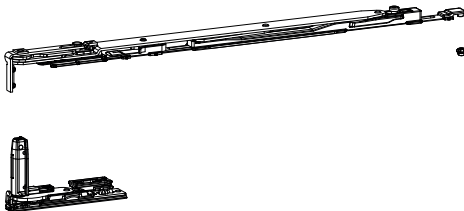

T/T Futura 170 Invisible Kit (641÷1700) - LX