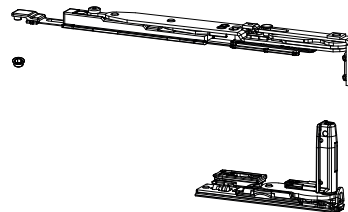

### Functions

Hinges (upper and lower) and arm kit, completely pre-assembled and ready to be installed on the profile.

### Materials

Body of hinges and arms in stainless steel and zamak.

Rod, connecting bracket, pins, screws and grub screws in stainless steel.

Online data sheet

T/T Futura 170 Invisible Kit (420÷640) - LX

T/T Futura 170 Invisible Kit (420÷640) - RX

T/T Futura 170 Invisible Kit (641÷1700) - LX

T/T Futura 170 Invisible Kit (641÷1700) - RX

T/T Futura 170 Invisible Kit LGC (420÷640) - LX

T/T Futura 170 Invisible Kit LGC (420÷640) - RX

T/T Futura 170 Invisible Kit LGC (641÷1700) - LX

T/T Futura 170 Invisible Kit LGC (641÷1700) - RX

Item code	Description	PROFILE CROSS - SECTION	Range (mm)	Version	Hand	Base Raw	Anodised Elox	Painted	Trend/Gold Brass	Pieces per pack
042061	T/T FUTURA 170 INVISIBLE KIT	C001	W 430 ÷ 640	-	RX	X				5
042062	T/T FUTURA 170 INVISIBLE KIT	C001	W 430 ÷ 640	-	LX	X				5
042071	T/T FUTURA 170 INVISIBLE KIT	C001	W 641 ÷ 1700	-	RX	X				5
042072	T/T FUTURA 170 INVISIBLE KIT	C001	W 641 ÷ 1700	-	LX	X				5
042081	AR FUTURA 170 INVISIBLE LGC KIT	C001	W 430 ÷ 640	Logica	RX	X				5
042082	AR FUTURA 170 INVISIBLE LGC KIT	C001	W 430 ÷ 640	Logica	LX	X				5
042091	AR FUTURA 170 INVISIBLE LGC KIT	C001	W 641 ÷ 1700	Logica	RX	X				5
042092	AR FUTURA 170 INVISIBLE LGC KIT	C001	W 641 ÷ 1700	Logica	LX	X				5
042131	T/T FUTURA 170 INVISIBLE KIT	C003	W 641 ÷ 1700	-	RX	X				5
042132	T/T FUTURA 170 INVISIBLE KIT	C003	W 641 ÷ 1700	-	LX	X				5