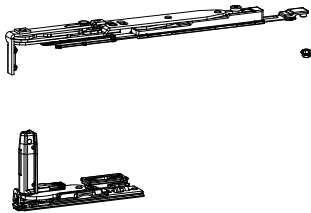

### Functions

Hinges (upper and lower) and arm kit, completely pre-assembled and ready to be installed on the profile.

### Materials

Body of hinges and arms in stainless steel and zamak.

Rod, connecting bracket, pins, screws and grub screws in stainless steel.

Online data sheet

T/T Futura 170 Invisible Kit (420÷640) - LX

T/T Futura 170 Invisible Kit (420÷640) - RX

T/T Futura 170 Invisible Kit (641÷1700) - LX

T/T Futura 170 Invisible Kit (641÷1700) - RX

T/T Futura 170 Invisible Kit LGC (420÷640) - LX

T/T Futura 170 Invisible Kit LGC (420÷640) - RX

T/T Futura 170 Invisible Kit LGC (641÷1700) - LX