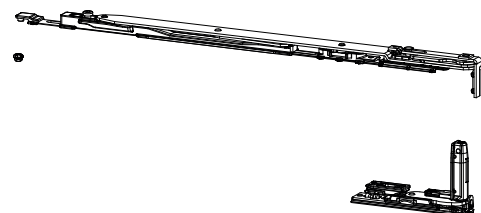

### Functions

Hinges (upper and lower) and arm kit, completely pre-assembled and ready to be installed on the profile.

### Materials

Body of hinges and arms in stainless steel and zamak.

Rod, connecting bracket, pins, screws and grub screws in stainless steel.

Online data sheet

T/T Futura 170 Invisible Kit (420÷640) - LX

T/T Futura 170 Invisible Kit (420÷640) - RX

T/T Futura 170 Invisible Kit (641÷1700) - LX

T/T Futura 170 Invisible Kit (641÷1700) - RX

T/T Futura 170 Invisible Kit LGC (420÷640) - LX

T/T Futura 170 Invisible Kit LGC (420÷640) - RX

T/T Futura 170 Invisible Kit LGC (641÷1700) - LX

T/T Futura 170 Invisible Kit LGC (641÷1700) - RX

Item code	Description	PROFILE CROSS - SECTION	Range (mm)	Version	Hand	Base Raw	Anodised Elox	Painted	Trend/Gold Brass	Pieces per pack
042061	T/T FUTURA 170 INVISIBLE KIT	C001	W 430 ÷ 640	-	RX	X				5
042062	T/T FUTURA 170 INVISIBLE KIT	C001	W 430 ÷ 640	-	LX	X				5
042071	T/T FUTURA 170 INVISIBLE KIT	C001	W 641 ÷ 1700	-	RX	X				5
042072	T/T FUTURA 170 INVISIBLE KIT	C001	W 641 ÷ 1700	-	LX	X				5
042081	AR FUTURA 170 INVISIBLE LGC KIT	C001	W 430 ÷ 640	Logica	RX	X				5
042082	AR FUTURA 170 INVISIBLE LGC KIT	C001	W 430 ÷ 640	Logica	LX	X				5
042091	AR FUTURA 170 INVISIBLE LGC KIT	C001	W 641 ÷ 1700	Logica	RX	X				5
042092	AR FUTURA 170 INVISIBLE LGC KIT	C001	W 641 ÷ 1700	Logica	LX	X				5
042131	T/T FUTURA 170 INVISIBLE KIT	C003	W 641 ÷ 1700	-	RX	X				5
042132	T/T FUTURA 170 INVISIBLE KIT	C003	W 641 ÷ 1700	-	LX	X				5