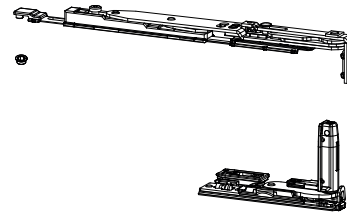

### Functions

Hinges (upper and lower) and arm kit, completely pre-assembled and ready to be installed on the profile.

### Materials

Body of hinges and arms in stainless steel and zamak.

Rod, connecting bracket, pins, screws and grub screws in stainless steel.

Online data sheet

T/T Futura 170 Invisible Kit (420÷640) - LX

T/T Futura 170 Invisible Kit (420÷640) - RX