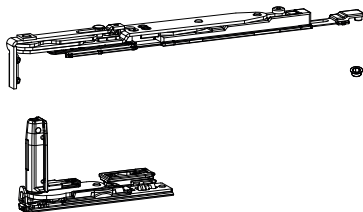

T/T Futura 170 Invisible Kit LGC (420÷640) - LX