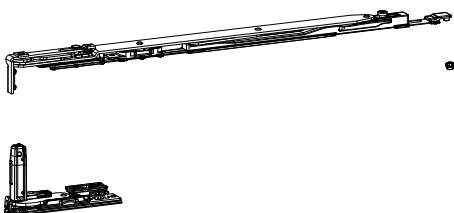

### Functions

Hinges (upper and lower) and arm kit, completely pre-assembled and ready to be installed on the profile.

### Materials

Body of hinges and arms in stainless steel and zamak.

Rod, connecting bracket, pins, screws and grub screws in stainless steel.

Online data sheet

T/T Futura 170 Invisible Kit (420÷640) - LX

T/T Futura 170 Invisible Kit (420÷640) - RX

T/T Futura 170 Invisible Kit (641÷1700) - LX

T/T Futura 170 Invisible Kit (641÷1700) - RX

T/T Futura 170 Invisible Kit LGC (420÷640) - LX

T/T Futura 170 Invisible Kit LGC (420÷640) - RX

T/T Futura 170 Invisible Kit LGC (641÷1700) - LX

T/T Futura 170 Invisible Kit LGC (641÷1700) - RX

Item code	Description	PROFILE CROSS - SECTION	Range (mm)	Version	Hand	Base Raw	Anodised Elox	Painted	Trend/Gold Brass	Pieces per pack
042061	T/T FUTURA 170 INVISIBLE KIT	C001	W 430 ÷ 640	-	RX	X				5
042062	T/T FUTURA 170 INVISIBLE KIT	C001	W 430 ÷ 640	-	LX	X				5
042071	T/T FUTURA 170 INVISIBLE KIT	C001	W 641 ÷ 1700	-	RX	X				5
042072	T/T FUTURA 170 INVISIBLE KIT	C001	W 641 ÷ 1700	-	LX	X				5
042081	AR FUTURA 170 INVISIBLE LGC KIT	C001	W 430 ÷ 640	Logica	RX	X				5
042082	AR FUTURA 170 INVISIBLE LGC KIT	C001	W 430 ÷ 640	Logica	LX	X				5
042091	AR FUTURA 170 INVISIBLE LGC KIT	C001	W 641 ÷ 1700	Logica	RX	X				5
042092	AR FUTURA 170 INVISIBLE LGC KIT	C001	W 641 ÷ 1700	Logica	LX	X				5
042131	T/T FUTURA 170 INVISIBLE KIT	C003	W 641 ÷ 1700	-	RX	X				5
042132	T/T FUTURA 170 INVISIBLE KIT	C003	W 641 ÷ 1700	-	LX	X				5