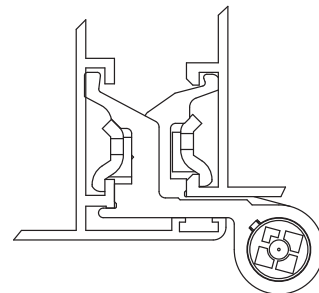

**FLASH BASE HINGES**

**Functions**

Two-handed hinge for aluminium casement window and door fixtures with central gasket seal.

Online data sheet

**Technical Features**

Supplied preassembled to enable fast installation and faultless positioning of the hinge on already assembled fixtures.

The particular geometry of the hinge and of the plate enables swift and simple application to the already assembled fixture, and faultless positioning of the hinge when fixing the screws.

Hinges 00120 00122 00123 00128 and 00259 are certified to EN1935:2002 and classified for windows typified by average intensity of use (use category 2\* - average use) with high resistance to fatigue and wear (durability grade 7\* - 200,000 test cycles).

\* Complies with EN 1935

**Materials**

Extruded aluminium hinge bodies  
Stainless steel pin, screws and fixing plates  
Polyamide bushes

**Capacities**

With 2 FLASH BASE hinges: 75 kg  
With 3 FLASH BASE hinges: 85 kg  
assuming fixtures of 2000 mm height and 1000 mm width.

Side profile cross-section

third sash cross-section