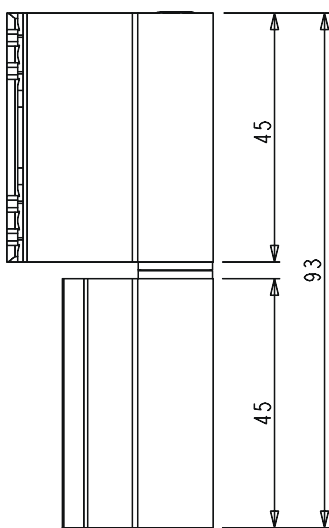

The particular geometry of the hinge and of the plate enables swift and simple application to the already assembled fixture, and faultless positioning of the hinge when fixing the screws.

Hinges 00120 00122 00123 00128 and 00259 are certified to EN1935:2002 and classified for windows typified by average intensity of use (use category 2\* - average use) with high resistance to fatigue and wear (durability grade 7\* - 200,000 test cycles).

\* Complies with EN 1935

**Materials**

Extruded aluminium hinge bodies  
Stainless steel pin, screws and fixing plates  
Polyamide bushes

**Capacities**

With 2 FLASH BASE hinges: 75 kg  
With 3 FLASH BASE hinges: 85 kg  
assuming fixtures of 2000 mm height and 1000 mm width.

Side profile cross-section

third sash cross-section