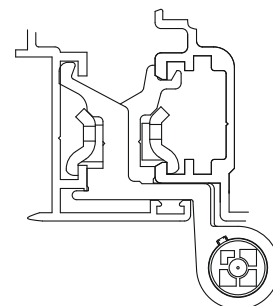

\* Complies with EN 1935

**Materials**

Extruded aluminium hinge bodies  
Stainless steel pin, screws and fixing plates  
Polyamide bushes

**Capacities**

With 2 FLASH BASE hinges: 75 kg  
With 3 FLASH BASE hinges: 85 kg  
assuming fixtures of 2000 mm height and 1000 mm width.

Side profile cross-section

third sash cross-section