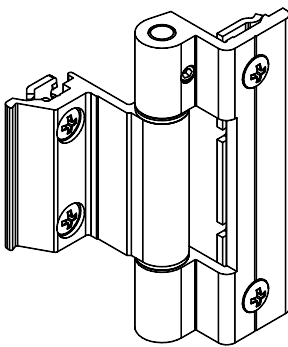

HP BOTTOM-HUNG WINDOW HINGES

Functions

Based on the need for visible or concealed hinges, Bridge and Chic Vasistas hinges are available.

In both cases, in combination with the HP bottom-hung window kit, it is possible to make casements weighing up to 250 kg.

Online data sheet

00600N

04362

04363

Item code	Description	PROFILE CROSS - SECTION	Base Raw	Anodised Elox	Painted	Trend/Gold Brass	Pieces per pack
00600N	BRIDGE 2 HINGE	C001-C002	X	X	X	X	20
04362	CHIC - BOTTOM-HUNG WINDOW HINGE KIT	C001-C002-C004-C005-C006	X				10
04363	CHIC - BOTTOM-HUNG WINDOW RAISING COMPONENT	C001-C002-C004-C005-C006	X				10