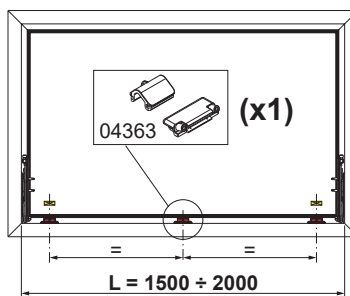

Online data sheet

00600N

04362

04363

Item code	Description	PROFILE CROSS - SECTION	Base Raw	Anodised Elox	Painted	Trend/Gold Brass	Pieces per pack
00600N	BRIDGE 2 HINGE	C001-C002	X	X	X	X	20
04362	CHIC - BOTTOM-HUNG WINDOW HINGE KIT	C001-C002-C004-C005-C006	X				10
04363	CHIC - BOTTOM-HUNG WINDOW RAISING COMPONENT	C001-C002-C004-C005-C006	X				10