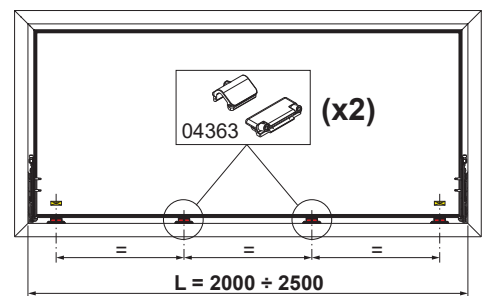

HP BOTTOM-HUNG WINDOW HINGES

Functions

Based on the need for visible or concealed hinges, Bridge and Chic Vasistas hinges are available.

In both cases, in combination with the HP bottom-hung window kit, it is possible to make casements weighing up to 250 kg.

Online data sheet

00600N

04362

04363

Item code	Description	PROFILE CROSS - SECTION	Base Raw	Anodised Elox	Painted	Trend/Gold Brass	Pieces per pack
00600N	BRIDGE 2 HINGE	C001-C002	X	X	X	X	20
04362	CHIC - BOTTOM-HUNG WINDOW HINGE KIT	C001-C002-C004-C005-C006	X				10
04363	CHIC - BOTTOM-HUNG WINDOW RAISING COMPONENT	C001-C002-C004-C005-C006	X				10