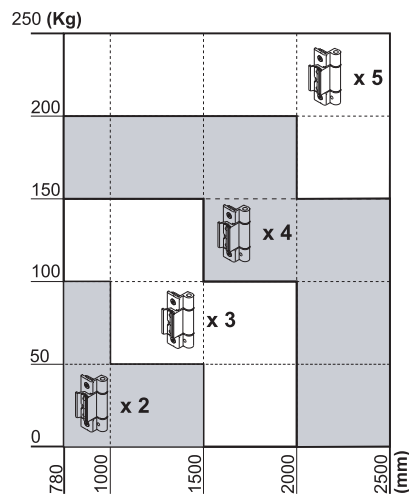

HP BOTTOM-HUNG WINDOW HINGES

Functions

Based on the need for visible or concealed hinges, Bridge and Chic Vasistas hinges are available.

In both cases, in combination with the HP bottom-hung window kit, it is possible to make casements weighing up to 250 kg.

Online data sheet

00600N

04362

04363

Item code	Description	PROFILE CROSS - SECTION	Base Raw	Anodised Elox	Painted	Trend/Gold Brass	Pieces per pack
00600N	BRIDGE 2 HINGE	C001-C002	X	X	X	X	20
04362	CHIC - BOTTOM-HUNG WINDOW HINGE KIT	C001-C002-C004-C005-C006	X				10
04363	CHIC - BOTTOM-HUNG WINDOW RAISING COMPONENT	C001-C002-C004-C005-C006	X				10