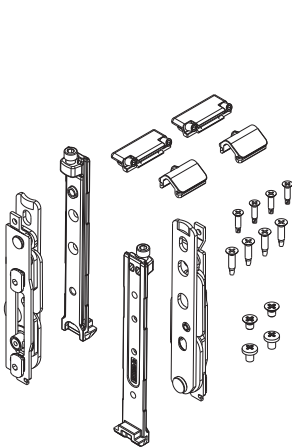

HP BOTTOM-HUNG WINDOW HINGES

Functions

Based on the need for visible or concealed hinges, Bridge and Chic Vasistas hinges are available.

In both cases, in combination with the HP bottom-hung window kit, it is possible to make casements weighing up to 250 kg.

Online data sheet

00600N

04362

04363

Item code	Description	PROFILE CROSS - SECTION	Base Raw	Anodised Elox	Painted	Trend/Gold Brass	Pieces per pack
00600N	BRIDGE 2 HINGE	C001-C002	X	X	X	X	20
04362	CHIC - BOTTOM-HUNG WINDOW HINGE KIT	C001-C002-C004-C005-C006	X				10
04363	CHIC - BOTTOM-HUNG WINDOW RAISING COMPONENT	C001-C002-C004-C005-C006	X				10