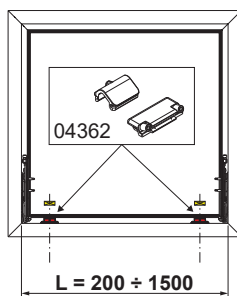

HP BOTTOM-HUNG WINDOW HINGES

Functions

Based on the need for visible or concealed hinges, Bridge and Chic Vasistas hinges are available.

In both cases, in combination with the HP bottom-hung window kit, it is possible to make casements weighing up to 250 kg.

Online data sheet

00600N

04362

04363

Item code	Description	PROFILE CROSS - SECTION	Base Raw	Anodised Elox	Painted	Trend/Gold Brass	Pieces per pack
00600N	BRIDGE 2 HINGE	C001-C002	X	X	X	X	20
04362	CHIC - BOTTOM-HUNG WINDOW HINGE KIT	C001-C002-C004-C005-C006	X				10
04363	CHIC - BOTTOM-HUNG WINDOW RAISING COMPONENT	C001-C002-C004-C005-C006	X				10