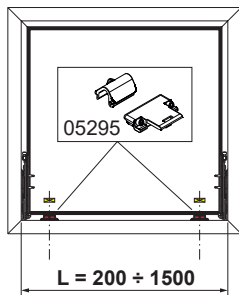

HP ERRE BOTTOM-HUNG WINDOW HINGES

Functions

Based on the need for visible or concealed hinges, Bridge and Chic Vasistas hinges are available.

In both cases, in combination with the HP bottom-hung window kit, it is possible to make casements weighing up to 250 kg.

Online data sheet

00602N

05295

05296

Item code	Description	PROFILE CROSS - SECTION	Base Raw	Anodised Elox	Painted	Trend/Gold Brass	Pieces per pack
00602N	BRIDGE 2 HINGE	C007	X	X	X	X	20
05295	CHIC ERRE - BOTTOM-HUNG WINDOW HINGES KIT	C007	X				10
05296	CHIC ERRE - BOTTOM-HUNG WINDOW HINGES RAISING COMPONENT	C007	X				10