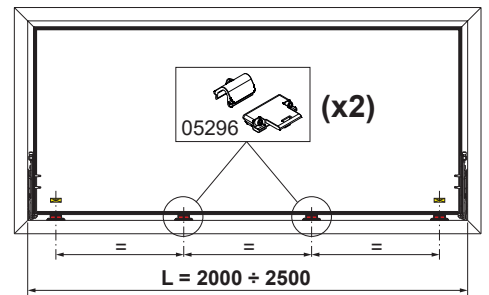

HP ERRE BOTTOM-HUNG WINDOW HINGES

Functions

Based on the need for visible or concealed hinges, Bridge and Chic Vasistas hinges are available.

In both cases, in combination with the HP bottom-hung window kit, it is possible to make casements weighing up to 250 kg.

Online data sheet

00602N

05295

05296

Item code	Description	PROFILE CROSS - SECTION	Base Raw	Anodised Elox	Painted	Trend/Gold Brass	Pieces per pack
00602N	BRIDGE 2 HINGE	C007	X	X	X	X	20
05295	CHIC ERRE - BOTTOM-HUNG WINDOW HINGES KIT	C007	X				10
05296	CHIC ERRE - BOTTOM-HUNG WINDOW HINGES RAISING COMPONENT	C007	X				10