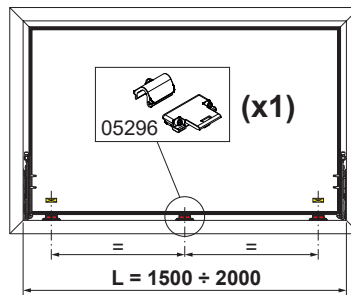

HP ERRE BOTTOM-HUNG WINDOW HINGES

Functions

Based on the need for visible or concealed hinges, Bridge and Chic Vasistas hinges are available.

In both cases, in combination with the HP bottom-hung window kit, it is possible to make casements weighing up to 250 kg.

Online data sheet

00602N

05295

05296

Item code	Description	PROFILE CROSS - SECTION	Base Raw	Anodised Elox	Painted	Trend/Gold Brass	Pieces per pack
00602N	BRIDGE 2 HINGE	C007	X	X	X	X	20
05295	CHIC ERRE - BOTTOM-HUNG WINDOW HINGES KIT	C007	X				10
05296	CHIC ERRE - BOTTOM-HUNG WINDOW HINGES RAISING COMPONENT	C007	X				10