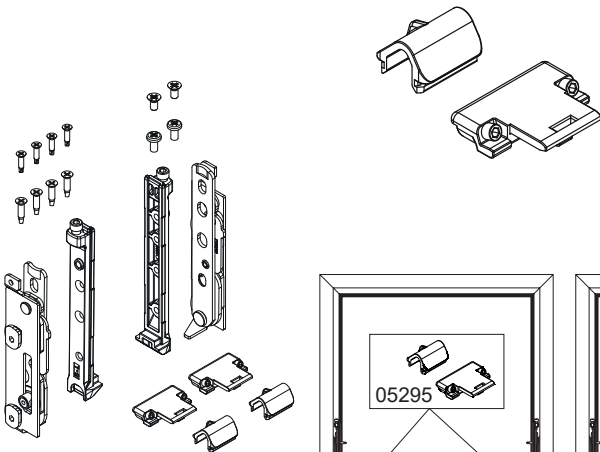

HP ERRE BOTTOM-HUNG WINDOW HINGES

Functions

Based on the need for visible or concealed hinges, Bridge and Chic Vasistas hinges are available.

In both cases, in combination with the HP bottom-hung window kit, it is possible to make casements weighing up to 250 kg.

Online data sheet

00602N

05295

05296

Item code	Description	PROFILE CROSS - SECTION	Base Raw	Anodised Elox	Painted	Trend/Gold Brass	Pieces per pack
00602N	BRIDGE 2 HINGE	C007	X	X	X	X	20
05295	CHIC ERRE - BOTTOM-HUNG WINDOW HINGES KIT	C007	X				10
05296	CHIC ERRE - BOTTOM-HUNG WINDOW HINGES RAISING COMPONENT	C007	X				10