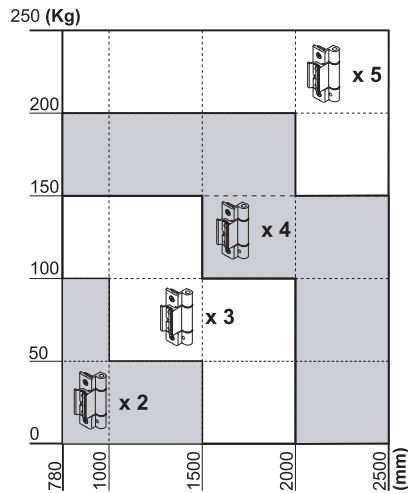

HP ERRE BOTTOM-HUNG WINDOW HINGES

Functions

Based on the need for visible or concealed hinges, Bridge and Chic Vasistas hinges are available.

In both cases, in combination with the HP bottom-hung window kit, it is possible to make casements weighing up to 250 kg.

Online data sheet

00602N

05295

05296

Item code	Description	PROFILE CROSS - SECTION	Base Raw	Anodised Elox	Painted	Trend/Gold Brass	Pieces per pack
00602N	BRIDGE 2 HINGE	C007	X	X	X	X	20
05295	CHIC ERRE - BOTTOM-HUNG WINDOW HINGES KIT	C007	X				10
05296	CHIC ERRE - BOTTOM-HUNG WINDOW HINGES RAISING COMPONENT	C007	X				10