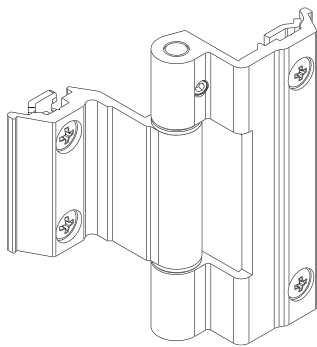

HP ERRE BOTTOM-HUNG WINDOW HINGES

Functions

Based on the need for visible or concealed hinges, Bridge and Chic Vasistas hinges are available.

In both cases, in combination with the HP bottom-hung window kit, it is possible to make casements weighing up to 250 kg.

Online data sheet

00602N

05295

05296

Item code	Description	PROFILE CROSS - SECTION	Base Raw	Anodised Elox	Painted	Trend/Gold Brass	Pieces per pack
00602N	BRIDGE 2 HINGE	C007	X	X	X	X	20
05295	CHIC ERRE - BOTTOM-HUNG WINDOW HINGES KIT	C007	X				10
05296	CHIC ERRE - BOTTOM-HUNG WINDOW HINGES RAISING COMPONENT	C007	X				10