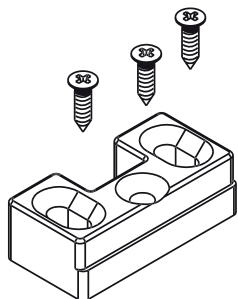

DOOR STRIKERS

Functions

Component produced for application to the top and bottom part of the frame of doors with one or more sashes, having the function of accommodating bolt tips and bolts.

Online data sheet

01308

0132501

Item code	Description	Note	Base Raw	Anodised Elox	Painted	Trend/Gold Brass	Pieces per pack
01308	STRIKER FOR TOTEM FOR DOOR CHANNEL		X				50
0132501	PESOS-SUPERGIAP RODS STRIKER		X				100