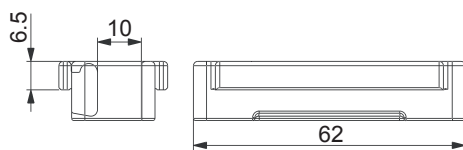

DOOR STRIKERS

Functions

Component produced for application to the top and bottom part of the frame of doors with one or more sashes, having the function of accommodating bolt tips and bolts.

Online data sheet

01308

0132501

Item code	Description	Note	Base Raw	Anodised Elox	Painted	Trend/Gold Brass	Pieces per pack
01308	STRIKER FOR TOTEM FOR DOOR CHANNEL		X				50
0132501	PESOS-SUPERGIAP RODS STRIKER		X				100