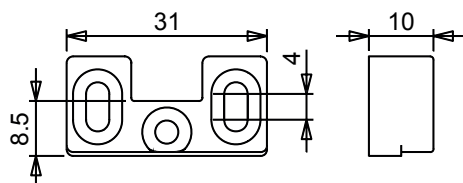

DOOR STRIKERS

Functions

Component produced for application to the top and bottom part of the frame of doors with one or more sashes, having the function of accommodating bolt tips and bolts.

Online data sheet

01308

0132501

Item code	Description	Note	Base Raw	Anodised Elox	Painted	Trend/Gold Brass	Pieces per pack
01308	STRIKER FOR TOTEM FOR DOOR CHANNEL		X				50
0132501	PESOS-SUPERGIAP RODS STRIKER		X				100