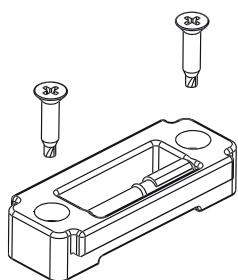

DOOR STRIKERS

Functions

Component produced for application to the top and bottom part of the frame of doors with one or more sashes, having the function of accommodating bolt tips and bolts.

Online data sheet

01308

0132501

Item code	Description	Note	Base Raw	Anodised Elox	Painted	Trend/Gold Brass	Pieces per pack
01308	STRIKER FOR TOTEM FOR DOOR CHANNEL		X				50
0132501	PESOS-SUPERGIAP RODS STRIKER		X				100