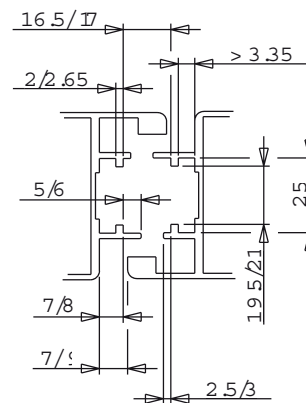

DOOR STRIKERS

Functions

Component produced for application to the top and bottom part of the frame of doors with one or more sashes, having the function of accommodating bolt tips and bolts.

Online data sheet

01308

0132501

Item code	Description	Note	Base Raw	Anodised Elox	Painted	Trend/Gold Brass	Pieces per pack
01308	STRIKER FOR TOTEM FOR DOOR CHANNEL		X				50
0132501	PESOS-SUPERGIAP RODS STRIKER		X				100