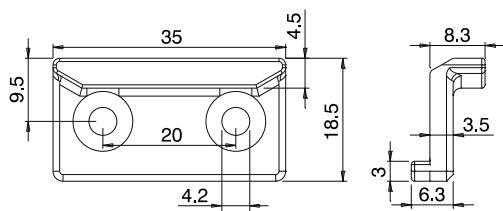

STRIKERS FOR CURTAIN WALL FLAT FRAME

Functions

Fixed striker, to be combined with an adjustable pawl, necessary for making the locking points on a top-hung window or outward opening (side hung) window.

Online data sheet

01213

01214

01266K

01267K

01268K

01269K

01280

Item code	Description	Note	Base Raw	Anodised Elox	Painted	Trend/Gold Brass	Pieces per pack
01213	STRIKER FOR HP FLAT FRAMES	H= 12 mm	X				100
01214	STRIKER FOR HP FLAT FRAMES	H= 14 mm	X				100
01266K	CURTAIN WALL STRIKER	silver plus	X				100
01267K	CURTAIN WALL STRIKER WITH SHIM	silver plus	X				100
01268K	STRIKER FOR CURTAIN WALL		X				100
01269K	CURTAIN WALL ADJUSTABLE STRIKER	silver plus	X				100
01280	ADJUSTABLE STRIKER FOR FLAT FRAME		X				100