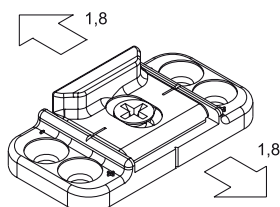

STRIKERS FOR CURTAIN WALL FLAT FRAME

Functions

Fixed striker, to be combined with an adjustable pawl, necessary for making the locking points on a top-hung window or outward opening (side hung) window.

Online data sheet

01213

01214

01266K

01267K

01268K

01269K

01280

Item code	Description	Note	Base Raw	Anodised Elox	Painted	Trend/Gold Brass	Pieces per pack
01213	STRIKER FOR HP FLAT FRAMES	H= 12 mm	X				100
01214	STRIKER FOR HP FLAT FRAMES	H= 14 mm	X				100
01266K	CURTAIN WALL STRIKER	silver plus	X				100
01267K	CURTAIN WALL STRIKER WITH SHIM	silver plus	X				100
01268K	STRIKER FOR CURTAIN WALL		X				100
01269K	CURTAIN WALL ADJUSTABLE STRIKER	silver plus	X				100
01280	ADJUSTABLE STRIKER FOR FLAT FRAME		X				100