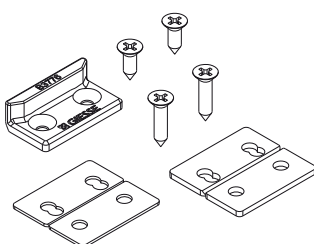

STRIKERS FOR CURTAIN WALL FLAT FRAME

Functions

Fixed striker, to be combined with an adjustable pawl, necessary for making the locking points on a top-hung window or outward opening (side hung) window.

Online data sheet

01213

01214

01266K

01267K

01268K

01269K

01280

Item code	Description	Note	Base Raw	Anodised Elox	Painted	Trend/Gold Brass	Pieces per pack
01213	STRIKER FOR HP FLAT FRAMES	H= 12 mm	X				100
01214	STRIKER FOR HP FLAT FRAMES	H= 14 mm	X				100
01266K	CURTAIN WALL STRIKER	silver plus	X				100
01267K	CURTAIN WALL STRIKER WITH SHIM	silver plus	X				100
01268K	STRIKER FOR CURTAIN WALL		X				100
01269K	CURTAIN WALL ADJUSTABLE STRIKER	silver plus	X				100
01280	ADJUSTABLE STRIKER FOR FLAT FRAME		X				100