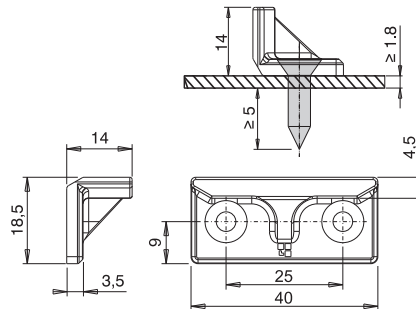

STRIKERS FOR CURTAIN WALL FLAT FRAME

Functions

Fixed striker, to be combined with an adjustable pawl, necessary for making the locking points on a top-hung window or outward opening (side hung) window.

Online data sheet

01213

01214

01266K

01267K

01268K

01269K

01280

Item code	Description	Note	Base Raw	Anodised Elox	Painted	Trend/Gold Brass	Pieces per pack
01213	STRIKER FOR HP FLAT FRAMES	H= 12 mm	X				100
01214	STRIKER FOR HP FLAT FRAMES	H= 14 mm	X				100
01266K	CURTAIN WALL STRIKER	silver plus	X				100
01267K	CURTAIN WALL STRIKER WITH SHIM	silver plus	X				100
01268K	STRIKER FOR CURTAIN WALL		X				100
01269K	CURTAIN WALL ADJUSTABLE STRIKER	silver plus	X				100
01280	ADJUSTABLE STRIKER FOR FLAT FRAME		X				100