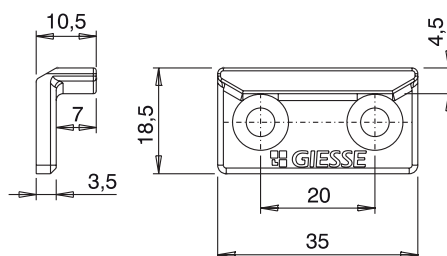

STRIKERS FOR CURTAIN WALL FLAT FRAME

Functions

Fixed striker, to be combined with an adjustable pawl, necessary for making the locking points on a top-hung window or outward opening (side hung) window.

Online data sheet

01213

01214

01266K

01267K

01268K

01269K

01280

Item code	Description	Note	Base Raw	Anodised Elox	Painted	Trend/Gold Brass	Pieces per pack
01213	STRIKER FOR HP FLAT FRAMES	H= 12 mm	X				100
01214	STRIKER FOR HP FLAT FRAMES	H= 14 mm	X				100
01266K	CURTAIN WALL STRIKER	silver plus	X				100
01267K	CURTAIN WALL STRIKER WITH SHIM	silver plus	X				100
01268K	STRIKER FOR CURTAIN WALL		X				100
01269K	CURTAIN WALL ADJUSTABLE STRIKER	silver plus	X				100
01280	ADJUSTABLE STRIKER FOR FLAT FRAME		X				100