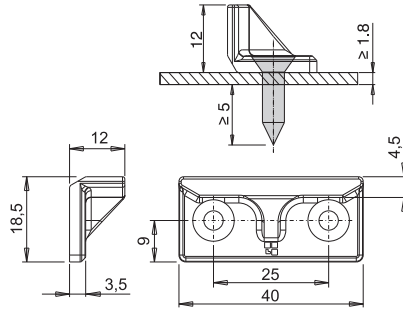

STRIKERS FOR CURTAIN WALL FLAT FRAME

Functions

Fixed striker, to be combined with an adjustable pawl, necessary for making the locking points on a top-hung window or outward opening (side hung) window.

Online data sheet

01213

01214

01266K

01267K

01268K

01269K

01280

Item code	Description	Note	Base Raw	Anodised Elox	Painted	Trend/Gold Brass	Pieces per pack
01213	STRIKER FOR HP FLAT FRAMES	H= 12 mm	X				100
01214	STRIKER FOR HP FLAT FRAMES	H= 14 mm	X				100
01266K	CURTAIN WALL STRIKER	silver plus	X				100
01267K	CURTAIN WALL STRIKER WITH SHIM	silver plus	X				100
01268K	STRIKER FOR CURTAIN WALL		X				100
01269K	CURTAIN WALL ADJUSTABLE STRIKER	silver plus	X				100
01280	ADJUSTABLE STRIKER FOR FLAT FRAME		X				100