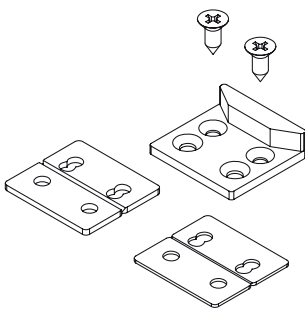

STRIKERS FOR CURTAIN WALL FLAT FRAME

Functions

Fixed striker, to be combined with an adjustable pawl, necessary for making the locking points on a top-hung window or outward opening (side hung) window.

Online data sheet

01213

01214

01266K

01267K

01268K

01269K

01280

Item code	Description	Note	Base Raw	Anodised Elox	Painted	Trend/Gold Brass	Pieces per pack
01213	STRIKER FOR HP FLAT FRAMES	H= 12 mm	X				100
01214	STRIKER FOR HP FLAT FRAMES	H= 14 mm	X				100
01266K	CURTAIN WALL STRIKER	silver plus	X				100
01267K	CURTAIN WALL STRIKER WITH SHIM	silver plus	X				100
01268K	STRIKER FOR CURTAIN WALL		X				100
01269K	CURTAIN WALL ADJUSTABLE STRIKER	silver plus	X				100
01280	ADJUSTABLE STRIKER FOR FLAT FRAME		X				100