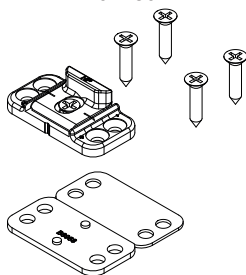

STRIKERS FOR CURTAIN WALL FLAT FRAME

Functions

Fixed striker, to be combined with an adjustable pawl, necessary for making the locking points on a top-hung window or outward opening (side hung) window.

Online data sheet

01213

01214

01266K

01267K

01268K

01269K

01280

Item code	Description	Note	Base Raw	Anodised Elox	Painted	Trend/Gold Brass	Pieces per pack
01213	STRIKER FOR HP FLAT FRAMES	H= 12 mm	X				100
01214	STRIKER FOR HP FLAT FRAMES	H= 14 mm	X				100
01266K	CURTAIN WALL STRIKER	silver plus	X				100
01267K	CURTAIN WALL STRIKER WITH SHIM	silver plus	X				100
01268K	STRIKER FOR CURTAIN WALL		X				100
01269K	CURTAIN WALL ADJUSTABLE STRIKER	silver plus	X				100
01280	ADJUSTABLE STRIKER FOR FLAT FRAME		X				100