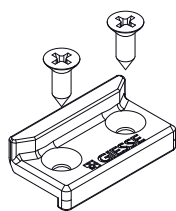

STRIKERS FOR CURTAIN WALL FLAT FRAME

Functions

Fixed striker, to be combined with an adjustable pawl, necessary for making the locking points on a top-hung window or outward opening (side hung) window.

Online data sheet

01213

01214

01266K

01267K

01268K

01269K

01280

Item code	Description	Note	Base Raw	Anodised Elox	Painted	Trend/Gold Brass	Pieces per pack
01213	STRIKER FOR HP FLAT FRAMES	H= 12 mm	X				100
01214	STRIKER FOR HP FLAT FRAMES	H= 14 mm	X				100
01266K	CURTAIN WALL STRIKER	silver plus	X				100
01267K	CURTAIN WALL STRIKER WITH SHIM	silver plus	X				100
01268K	STRIKER FOR CURTAIN WALL		X				100
01269K	CURTAIN WALL ADJUSTABLE STRIKER	silver plus	X				100
01280	ADJUSTABLE STRIKER FOR FLAT FRAME		X				100