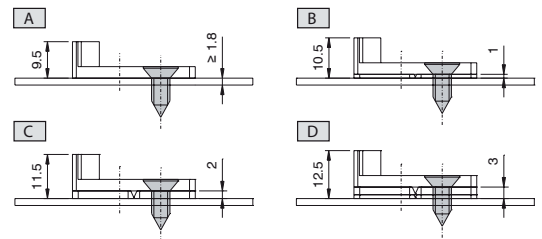

STRIKERS FOR CURTAIN WALL FLAT FRAME

Functions

Fixed striker, to be combined with an adjustable pawl, necessary for making the locking points on a top-hung window or outward opening (side hung) window.

Online data sheet

01213

01214

01266K

01267K

01268K

01269K

01280

Item code	Description	Note	Base Raw	Anodised Elox	Painted	Trend/Gold Brass	Pieces per pack
01213	STRIKER FOR HP FLAT FRAMES	H= 12 mm	X				100
01214	STRIKER FOR HP FLAT FRAMES	H= 14 mm	X				100
01266K	CURTAIN WALL STRIKER	silver plus	X				100
01267K	CURTAIN WALL STRIKER WITH SHIM	silver plus	X				100
01268K	STRIKER FOR CURTAIN WALL		X				100
01269K	CURTAIN WALL ADJUSTABLE STRIKER	silver plus	X				100
01280	ADJUSTABLE STRIKER FOR FLAT FRAME		X				100