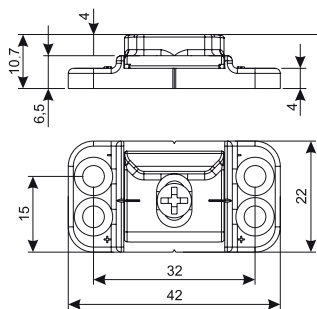

STRIKERS FOR CURTAIN WALL FLAT FRAME

Functions

Fixed striker, to be combined with an adjustable pawl, necessary for making the locking points on a top-hung window or outward opening (side hung) window.

Online data sheet

01213

01214

01266K

01267K

01268K

01269K

01280

Item code	Description	Note	Base Raw	Anodised Elox	Painted	Trend/Gold Brass	Pieces per pack
01213	STRIKER FOR HP FLAT FRAMES	H= 12 mm	X				100
01214	STRIKER FOR HP FLAT FRAMES	H= 14 mm	X				100
01266K	CURTAIN WALL STRIKER	silver plus	X				100
01267K	CURTAIN WALL STRIKER WITH SHIM	silver plus	X				100
01268K	STRIKER FOR CURTAIN WALL		X				100
01269K	CURTAIN WALL ADJUSTABLE STRIKER	silver plus	X				100
01280	ADJUSTABLE STRIKER FOR FLAT FRAME		X				100