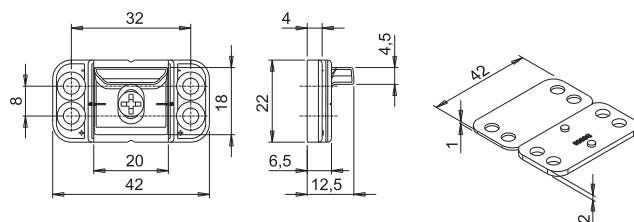

STRIKERS FOR CURTAIN WALL FLAT FRAME

Functions

Fixed striker, to be combined with an adjustable pawl, necessary for making the locking points on a top-hung window or outward opening (side hung) window.

Online data sheet

01213

01214

01266K

01267K

01268K

01269K

01280

Item code	Description	Note	Base Raw	Anodised Elox	Painted	Trend/Gold Brass	Pieces per pack
01213	STRIKER FOR HP FLAT FRAMES	H= 12 mm	X				100
01214	STRIKER FOR HP FLAT FRAMES	H= 14 mm	X				100
01266K	CURTAIN WALL STRIKER	silver plus	X				100
01267K	CURTAIN WALL STRIKER WITH SHIM	silver plus	X				100
01268K	STRIKER FOR CURTAIN WALL		X				100
01269K	CURTAIN WALL ADJUSTABLE STRIKER	silver plus	X				100
01280	ADJUSTABLE STRIKER FOR FLAT FRAME		X				100