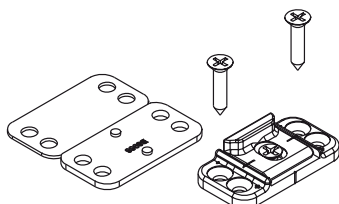

STRIKERS FOR CURTAIN WALL FLAT FRAME

Functions

Fixed striker, to be combined with an adjustable pawl, necessary for making the locking points on a top-hung window or outward opening (side hung) window.

Online data sheet

01213

01214

01266K

01267K

01268K

01269K

01280

Item code	Description	Note	Base Raw	Anodised Elox	Painted	Trend/Gold Brass	Pieces per pack
01213	STRIKER FOR HP FLAT FRAMES	H= 12 mm	X				100
01214	STRIKER FOR HP FLAT FRAMES	H= 14 mm	X				100
01266K	CURTAIN WALL STRIKER	silver plus	X				100
01267K	CURTAIN WALL STRIKER WITH SHIM	silver plus	X				100
01268K	STRIKER FOR CURTAIN WALL		X				100
01269K	CURTAIN WALL ADJUSTABLE STRIKER	silver plus	X				100
01280	ADJUSTABLE STRIKER FOR FLAT FRAME		X				100