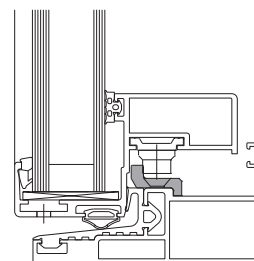

STRIKERS FOR CURTAIN WALL FLAT FRAME

Functions

Fixed striker, to be combined with an adjustable pawl, necessary for making the locking points on a top-hung window or outward opening (side hung) window.

Online data sheet

01213

01214

01266K

01267K

01268K

01269K

01280

Item code	Description	Note	Base Raw	Anodised Elox	Painted	Trend/Gold Brass	Pieces per pack
01213	STRIKER FOR HP FLAT FRAMES	H= 12 mm	X				100
01214	STRIKER FOR HP FLAT FRAMES	H= 14 mm	X				100
01266K	CURTAIN WALL STRIKER	silver plus	X				100
01267K	CURTAIN WALL STRIKER WITH SHIM	silver plus	X				100
01268K	STRIKER FOR CURTAIN WALL		X				100
01269K	CURTAIN WALL ADJUSTABLE STRIKER	silver plus	X				100
01280	ADJUSTABLE STRIKER FOR FLAT FRAME		X				100