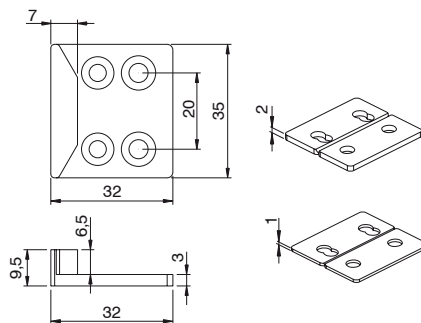

STRIKERS FOR CURTAIN WALL FLAT FRAME

Functions

Fixed striker, to be combined with an adjustable pawl, necessary for making the locking points on a top-hung window or outward opening (side hung) window.

Online data sheet

01213

01214

01266K

01267K

01268K

01269K

01280

Item code	Description	Note	Base Raw	Anodised Elox	Painted	Trend/Gold Brass	Pieces per pack
01213	STRIKER FOR HP FLAT FRAMES	H= 12 mm	X				100
01214	STRIKER FOR HP FLAT FRAMES	H= 14 mm	X				100
01266K	CURTAIN WALL STRIKER	silver plus	X				100
01267K	CURTAIN WALL STRIKER WITH SHIM	silver plus	X				100
01268K	STRIKER FOR CURTAIN WALL		X				100
01269K	CURTAIN WALL ADJUSTABLE STRIKER	silver plus	X				100
01280	ADJUSTABLE STRIKER FOR FLAT FRAME		X				100