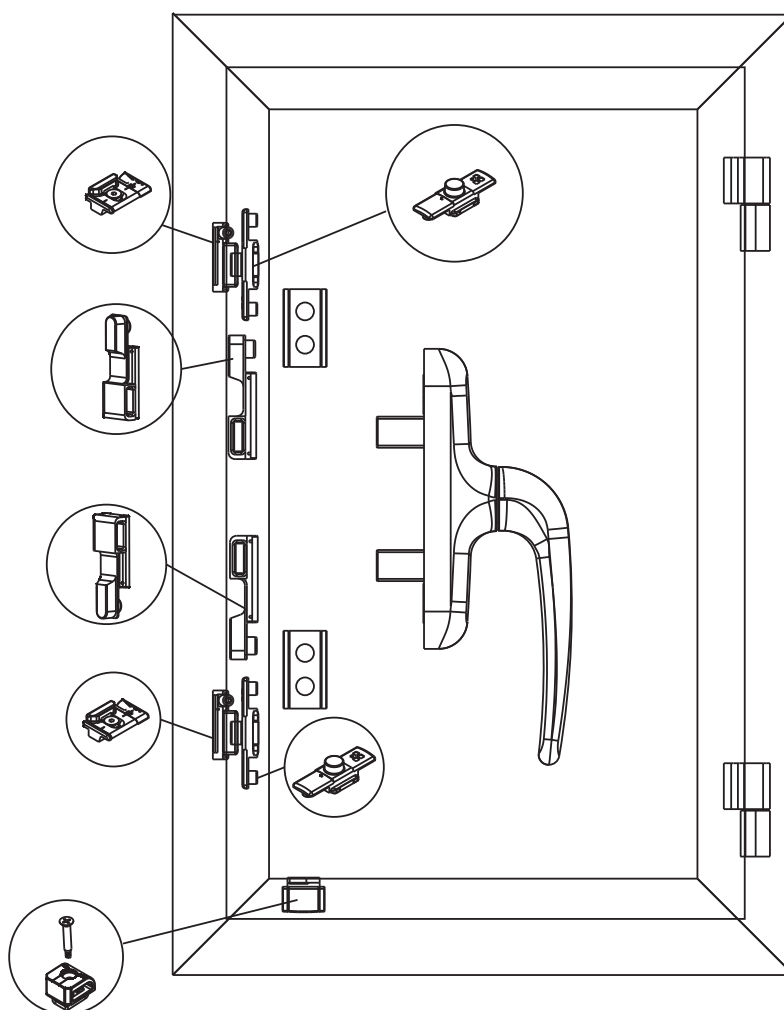

KIT FOR TWO-WAY SASH CLOSING

**Functions**

Two-way sash fastening mechanism. For use on casements that require side-hung sash opening.

Online data sheet

**Technical Features**

The sash fastening mechanism is available in different versions: fastening by pawls, fastening by Giap terminals, fastening by adjustable terminals and perimeter fastening by corner drives.

The fastening mechanism is to be in addition to the Euro or Prima Cremona and the Flash Base hinges.

Materials

Connecting blocks and raiser made of polyamide
Zamak fastening mechanism components
Screws and grub screws in stainless steel