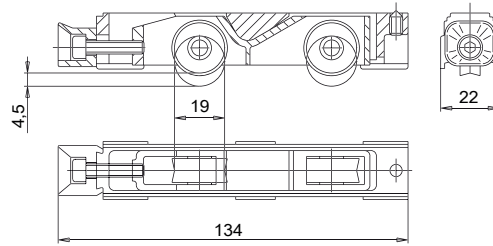

2-SASH WINDOW ASSEMBLY KIT

Functions

Set of necessary accessories to complete the assembly of a window or door with two sliding leaves made of aluminium, grouped together in a single package.

Online data sheet

03106

03108

03114

Item code	Description	Note	Base Raw	Anodised Elox	Painted	Trend/Gold Brass	Pieces per pack
03106	2-SASH WINDOW ASSEMBLY KIT		X				5
03108	2-SASH WINDOW ASSEMBLY KIT		X				5
03114	2-SASH WINDOW ASSEMBLY KIT		X				10