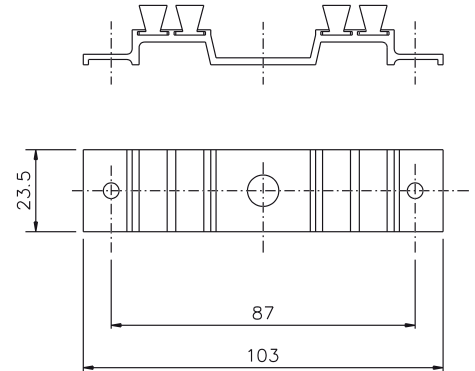

2-SASH WINDOW ASSEMBLY KIT

Functions

Set of necessary accessories to complete the assembly of a window or door with two sliding leaves made of aluminium, grouped together in a single package.

Online data sheet

03106

03108

03114

Item code	Description	Note	Base Raw	Anodised Elox	Painted	Trend/Gold Brass	Pieces per pack
03106	2-SASH WINDOW ASSEMBLY KIT		X				5
03108	2-SASH WINDOW ASSEMBLY KIT		X				5
03114	2-SASH WINDOW ASSEMBLY KIT		X				10