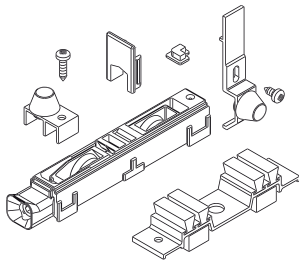

2-SASH WINDOW ASSEMBLY KIT

Functions

Set of necessary accessories to complete the assembly of a window or door with two sliding leaves made of aluminium, grouped together in a single package.

Online data sheet

03106

03108

03114

Item code	Description	Note	Base Raw	Anodised Elox	Painted	Trend/Gold Brass	Pieces per pack
03106	2-SASH WINDOW ASSEMBLY KIT		X				5
03108	2-SASH WINDOW ASSEMBLY KIT		X				5
03114	2-SASH WINDOW ASSEMBLY KIT		X				10