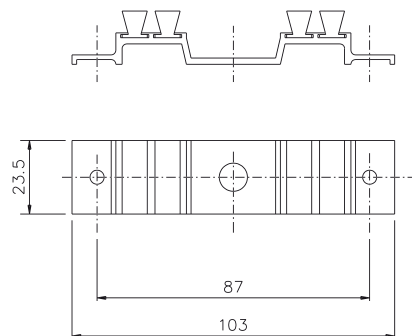

2-SASH WINDOW ASSEMBLY KIT

Functions

Set of necessary accessories to complete the assembly of a window or door with two sliding leaves made of aluminium, grouped together in a single package.

Online data sheet

03106

03108

03114

Item code	Description	Note	Base Raw	Anodised Elox	Painted	Trend/Gold Brass	Pieces per pack
03106	2-SASH WINDOW ASSEMBLY KIT		X				5
03108	2-SASH WINDOW ASSEMBLY KIT		X				5
03114	2-SASH WINDOW ASSEMBLY KIT		X				10