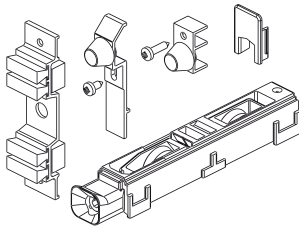

2-SASH WINDOW ASSEMBLY KIT

Functions

Set of necessary accessories to complete the assembly of a window or door with two sliding leaves made of aluminium, grouped together in a single package.

Online data sheet

03106

03108

03114

Item code	Description	Note	Base Raw	Anodised Elox	Painted	Trend/Gold Brass	Pieces per pack
03106	2-SASH WINDOW ASSEMBLY KIT		X				5
03108	2-SASH WINDOW ASSEMBLY KIT		X				5
03114	2-SASH WINDOW ASSEMBLY KIT		X				10