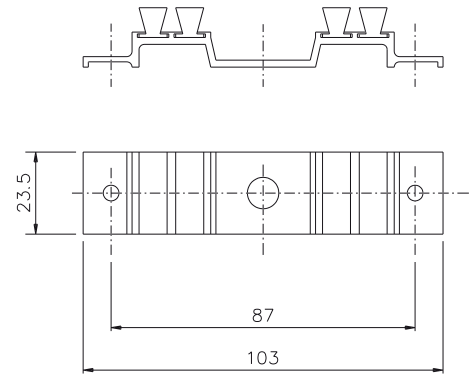

2-SASH WINDOW ASSEMBLY KIT

Functions

Set of necessary accessories to complete the assembly of a window or door with two sliding leaves made of aluminium, grouped together in a single package.

Online data sheet

03106

03108

03114

Item code	Description	Note	Base Raw	Anodised Elox	Painted	Trend/Gold Brass	Pieces per pack
03106	2-SASH WINDOW ASSEMBLY KIT		X				5
03108	2-SASH WINDOW ASSEMBLY KIT		X				5
03114	2-SASH WINDOW ASSEMBLY KIT		X				10