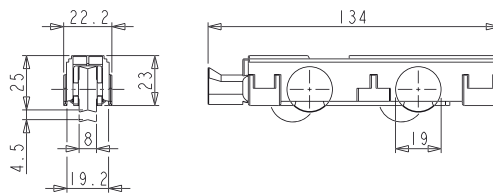

2-SASH WINDOW ASSEMBLY KIT

Functions

Set of necessary accessories to complete the assembly of a window or door with two sliding leaves made of aluminium, grouped together in a single package.

Online data sheet

03106

03108

03114

Item code	Description	Note	Base Raw	Anodised Elox	Painted	Trend/Gold Brass	Pieces per pack
03106	2-SASH WINDOW ASSEMBLY KIT		X				5
03108	2-SASH WINDOW ASSEMBLY KIT		X				5
03114	2-SASH WINDOW ASSEMBLY KIT		X				10