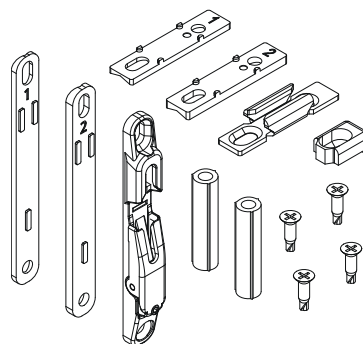

Micro-ventilation

Micro-ventilation adjustment

Type 1

Type 2

Type 3

Type 4

Direct fixing (A1)