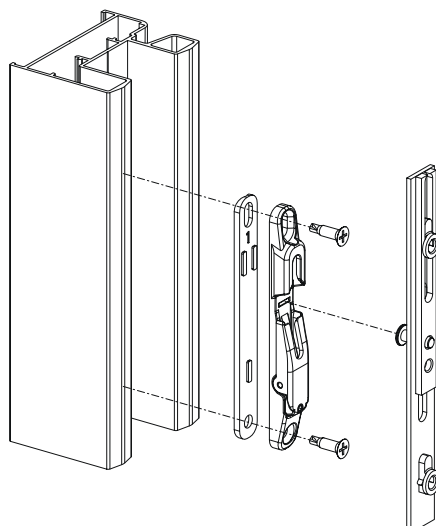

Depending on the sliding system used, these adapters provide different fixing systems:

- direct to the profile, in which the screw grips directly in the sash profile
- with expansion (patented by Giesse) in which the adapter expands and anchors to the sash profile without the need for drilling

### Materials

Shims for adapting the rod to the profile, counterplate shims and window handle spacers of grey polyamide

Screws for fixing rod to profile in stainless steel

Frame counterplate made of zinc plated steel

Micro-ventilation counterplate, anti-lift component and retractor (where applicable) made of die-cast zamak

Micro-ventilation counterplate

Micro-ventilation

Micro-ventilation adjustment

Type 1

Type 2

Type 3