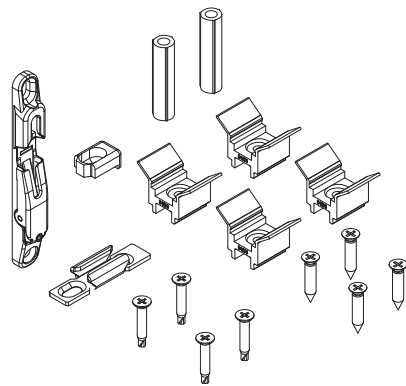

Depending on the sliding system used, these adapters provide different fixing systems:

- direct to the profile, in which the screw grips directly in the sash profile
- with expansion (patented by Giesse) in which the adapter expands and anchors to the sash profile without the need for drilling

Micro-ventilation counterplate, anti-lift component and retractor (where applicable) made of die-cast zamak

Micro-ventilation counterplate

Micro-ventilation

Micro-ventilation adjustment

Type 1

Type 2

Type 3