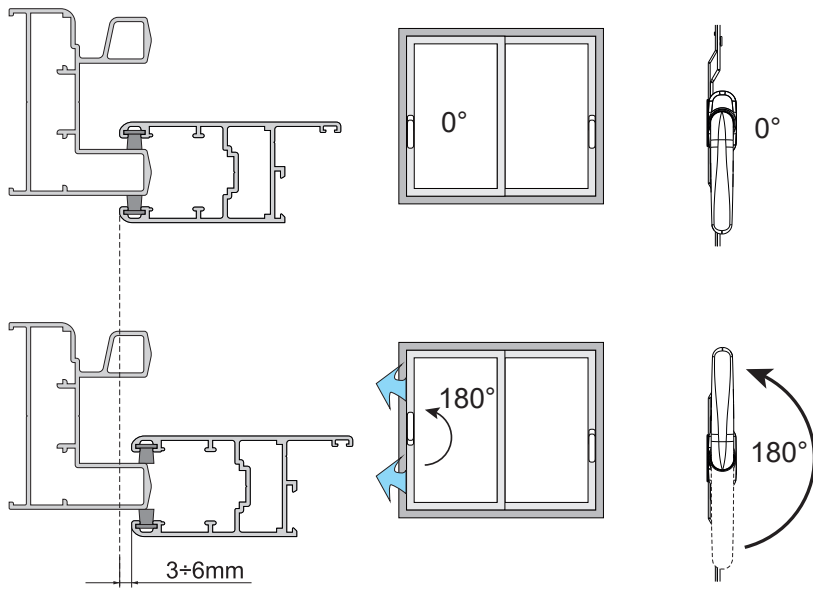

Micro-ventilation