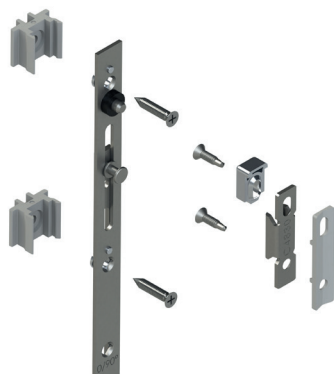

### Functions

The fixing kit is necessary to correctly and durably fix a Champion rod with micro-ventilation in a specific aluminium sliding system and to obtain the micro-air circulation function.

Online data sheet

### Technical Features

The Champion Plus fixing kit with micro-ventilation is available in two versions:

- for 2 point multi-lock
- for 3 point multi-lock

The Champion Plus fixing kit with micro-ventilation usually includes all those components necessary to apply the fastening rod in a specific aluminium sliding system.

By acting on the grub screw located at the front of the counterplate, it is possible to adjust the amount of micro-ventilation from a sash-frame crossing of +3 mm to +6 mm.

The rod adjustment shims snap into place, facilitating hardware installation operations.

Depending on the sliding system used, these adapters provide different fixing systems:

- direct to the profile, in which the screw grips directly in the sash profile
- with expansion (patented by Giesse) in which the adapter expands and anchors to the sash profile without the need for drilling