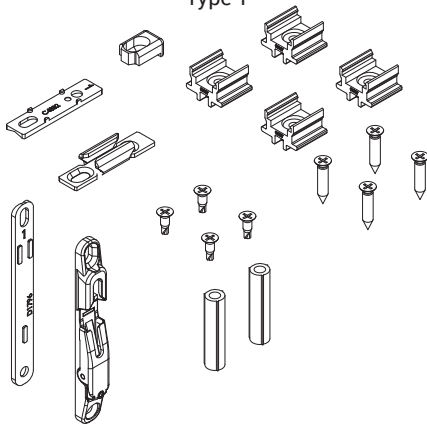

Depending on the sliding system used, these adapters provide different fixing systems:

- direct to the profile, in which the screw grips directly in the sash profile
- with expansion (patented by Giesse) in which the adapter expands and anchors to the sash profile without the need for drilling

### Materials

Shims for adapting the rod to the profile, counterplate shims and window handle spacers of grey polyamide

Screws for fixing rod to profile in stainless steel

Frame counterplate made of zinc plated steel

Micro-ventilation counterplate, anti-lift component and retractor (where applicable) made of die-cast zamak

Micro-ventilation counterplate

Micro-ventilation

Micro-ventilation adjustment

Type 1

Type 2

Type 3