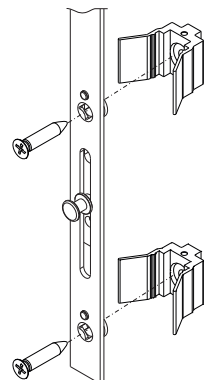

Direct fixing (A1)