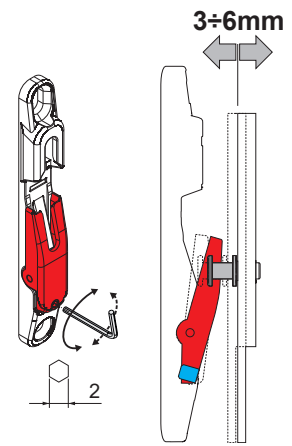

Depending on the sliding system used, these adapters provide different fixing systems:

- direct to the profile, in which the screw grips directly in the sash profile
- with expansion (patented by Giesse) in which the adapter expands and anchors to the sash profile without the need for drilling

### Materials

Shims for adapting the rod to the profile, counterplate shims and window handle spacers of grey polyamide

Screws for fixing rod to profile in stainless steel

Frame counterplate made of zinc plated steel

Micro-ventilation counterplate, anti-lift component and retractor (where applicable) made of die-cast zamak

Micro-ventilation counterplate

Micro-ventilation

Micro-ventilation adjustment

Type 1

Type 2

Type 3