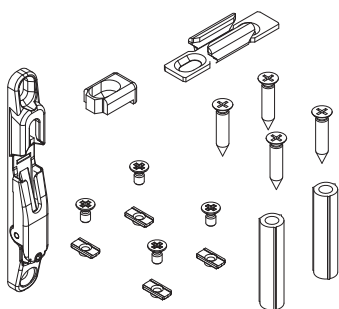

These kits therefore generally include:

- Shims to adapt the rod to the sash profile
- Frame counterplates
- Frame micro-ventilation counterplate
- Frame counterplate adjustment shims
- Lift-proof component
- Fixing screws
- Window handle spacer tubes

Depending on the sliding system used, these adapters provide different fixing systems:

- direct to the profile, in which the screw grips directly in the sash profile
- with expansion (patented by Giesse) in which the adapter expands and anchors to the sash profile without the need for drilling

### Materials

Shims for adapting the rod to the profile, counterplate shims and window handle spacers of grey polyamide

Screws for fixing rod to profile in stainless steel

Frame counterplate made of zinc plated steel

Micro-ventilation counterplate, anti-lift component and retractor (where applicable) made of die-cast zamak

Micro-ventilation counterplate

Micro-ventilation

Micro-ventilation adjustment

Type 1

Type 2

Type 3