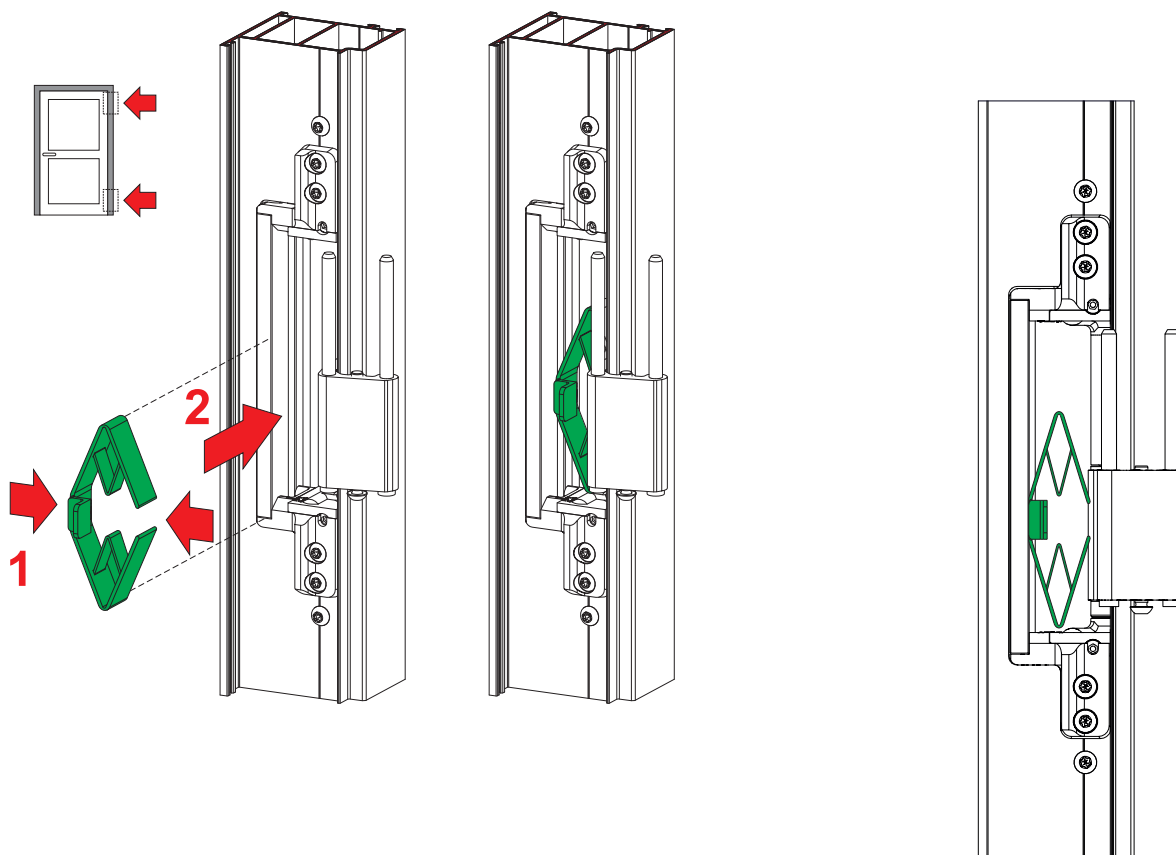

CHIC DOOR INSTALLATION KIT

Functions

Positioning template for the frame hinge bodies correct alignment when fitting the sash.
It facilitates the sash joining to the frame keeping the pins of the different hinge bodies perfectly aligned with each other.

Online data sheet

Materials

POM

Item code	Description	Note	Base Raw	Anodised Elox	Painted	Trend/Gold Brass	Pieces per pack
00756	CHIC DOOR INSTALLATION KIT		X				20