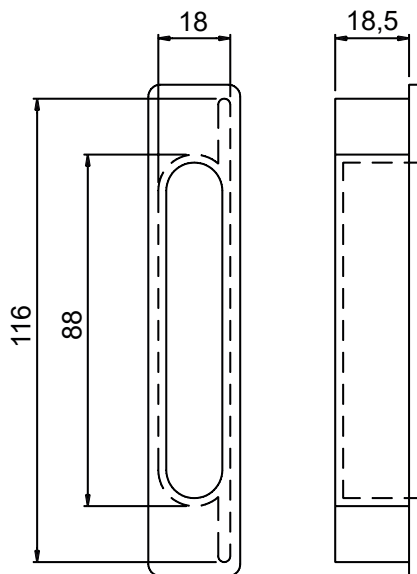

EXTERNAL PULL HANDLES

RECESSED HANDLES

Functions

Recessed carry handle to facilitate moving the sashes of a sliding door or window from the outside.

[Online data sheet](#)

Technical Features

It is applied with specific machining and fixed with 2 self-tapping screws that are screwed into the handle reinforcement wall.

Materials

Black polyamide

Item code	Description	Note	Base Raw	Anodised Elox	Painted	Trend/Gold Brass	Pieces per pack
02341	RECESSED CARRY HANDLE	black nylon	X				100