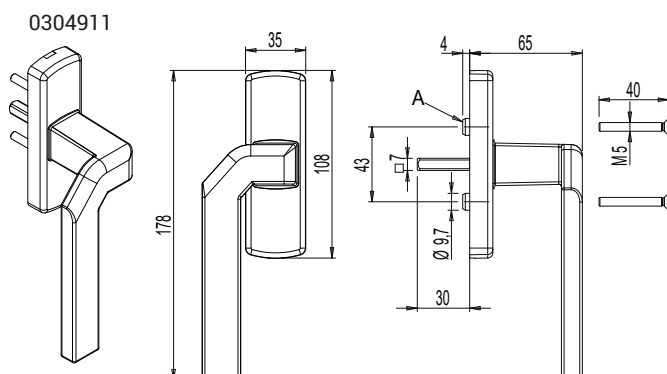

KORA OFFSET WINDOW HANDLE

Functions

Right-hand or left-hand window handle for the use of GIESSE Sash, Tilt-and-Turn, Sliding and Top-Hung internal movement fastening mechanisms.

Online data sheet

Technical Features

The offset Kora window handles are sold in right-hand or left-hand versions and are used in conjunction with Giesse internal mechanisms. They are equipped with a positioner for stopping the rotation at 90° and 180° and configure the transmission of the movement of a non-removable 7 mm square pin.

The length of the pin can be varied on request. The c/c fixing distance for the window handles is 43 mm (standard).

The case for the offset Kora window handles with a large plate features 2 additional holes in case you want to use 2 self-threading screws (not supplied) to strengthen the window handle fixing on the sash profile.

Materials

Handle in aluminium

Square spindle and screws in zinc plated steel

Machining

A = Case anti-rotation turrets

00992

Item code	Description	Version	Case anti-rotation turrets (A)	PROFILE CROSS - SECTION	Base Raw	Anodised Elox	Painted	Trend/Gold Brass	Pieces per pack
00992	KORA OFFSET WINDOW HANDLE	Pair	No	C001-C002-C003-C004-C005-C006-C007-C009-C010-C011-C012-C013-C014-C015-C016-C017-P001-P002-P003-P004-P005-P006-P007-P008-P009-P010	X		X	X	5
0099611	KORA OFFSET WINDOW HANDLE	Right	Yes	C001-C002-C003-C004-C005-C006-C010-C012-C013-C014-C015-C016-C017-P001-P002-P003-P005-P006-P007-P008-P009-P010	X		X	X	5
0099621	KORA OFFSET WINDOW HANDLE	Left	Yes	C001-C002-C003-C004-C005-C006-C010-C012-C013-C014-C015-C016-C017-P001-P002-P003-P005-P006-P007-P008-P009-P010	X		X	X	5
0304911	OFFSET KORA WINDOW HANDLE WITH LARGE PLATE	Right	Yes	C001-C002-C003-C004-C005-C006-C010-C012-C013-C014-C015-C016-C017-P001-P002-P004-P005-P006-P007-P008-P009-P010	X		X	X	5
0304921	OFFSET KORA WINDOW HANDLE WITH LARGE PLATE	Left	Yes	C001-C002-C003-C004-C005-C006-C010-C012-C013-C014-C015-C016-C017-P001-P002-P004-P005-P006-P007-P008-P009-P010	X		X	X	5