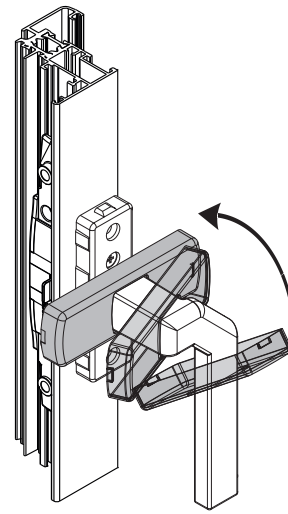

KORA OFFSET WINDOW HANDLE

Functions

Right-hand or left-hand window handle for the use of GIESSE Sash, Tilt-and-Turn, Sliding and Top-Hung internal movement fastening mechanisms.

Online data sheet

Technical Features

The offset Kora window handles are sold in right-hand or left-hand versions and are used in conjunction with Giesse internal mechanisms. They are equipped with a positioner for stopping the rotation at 90° and 180° and configure the transmission of the movement of a non-removable 7 mm square pin.

The length of the pin can be varied on request. The c/c fixing distance for the window handles is 43 mm (standard).

The case for the offset Kora window handles with a large plate features 2 additional holes in case you want to use 2 self-threading screws (not supplied) to strengthen the window handle fixing on the sash profile.

Materials

Handle in aluminium

Square spindle and screws in zinc plated steel

Machining

A = Case anti-rotation turrets

00992

Item code	Description	Version	Case anti-rotation turrets (A)	PROFILE CROSS - SECTION	Base Raw	Anodised Elox	Painted	Trend/Gold Brass	Pieces per pack
00992	KORA OFFSET WINDOW HANDLE	Pair	No	C001-C002-C003-C004-C005-C006-C007-C009-C010-C011-C012-C013-C014-C015-C016-C017-P001-P002-P003-P004-P005-P006-P007-P008-P009-P010	X		X	X	5
0099611	KORA OFFSET WINDOW HANDLE	Right	Yes	C001-C002-C003-C004-C005-C006-C010-C012-C013-C014-C015-C016-C017-P001-P002-P003-P005-P006-P007-P008-P009-P010	X		X	X	5
0099621	KORA OFFSET WINDOW HANDLE	Left	Yes	C001-C002-C003-C004-C005-C006-C010-C012-C013-C014-C015-C016-C017-P001-P002-P003-P005-P006-P007-P008-P009-P010	X		X	X	5
0304911	OFFSET KORA WINDOW HANDLE WITH LARGE PLATE	Right	Yes	C001-C002-C003-C004-C005-C006-C010-C012-C013-C014-C015-C016-C017-P001-P002-P004-P005-P006-P007-P008-P009-P010	X		X	X	5
0304921	OFFSET KORA WINDOW HANDLE WITH LARGE PLATE	Left	Yes	C001-C002-C003-C004-C005-C006-C010-C012-C013-C014-C015-C016-C017-P001-P002-P004-P005-P006-P007-P008-P009-P010	X		X	X	5