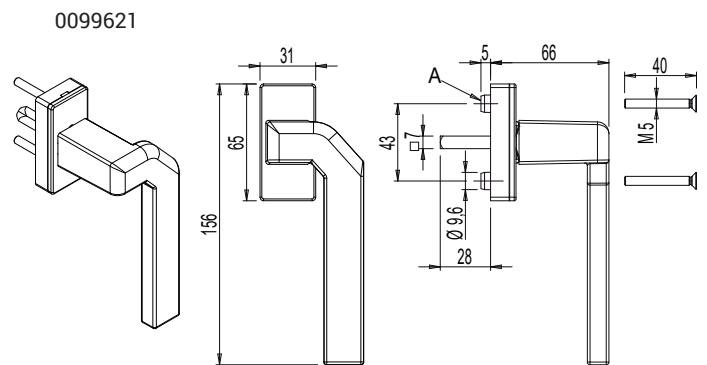

KORA OFFSET WINDOW HANDLE

Functions

Right-hand or left-hand window handle for the use of GIESSE Sash, Tilt-and-Turn, Sliding and Top-Hung internal movement fastening mechanisms.

Online data sheet

Technical Features

The offset Kora window handles are sold in right-hand or left-hand versions and are used in conjunction with Giesse internal mechanisms. They are equipped with a positioner for stopping the rotation at 90° and 180° and configure the transmission of the movement of a non-removable 7 mm square pin.

The length of the pin can be varied on request. The c/c fixing distance for the window handles is 43 mm (standard).

The case for the offset Kora window handles with a large plate features 2 additional holes in case you want to use 2 self-threading screws (not supplied) to strengthen the window handle fixing on the sash profile.

Materials

Handle in aluminium

Square spindle and screws in zinc plated steel

Machining

A = Case anti-rotation turrets

00992

Item code	Description	Version	Case anti-rotation turrets (A)	PROFILE CROSS - SECTION	Base Raw	Anodised Elox	Painted	Trend/Gold Brass	Pieces per pack
00992	KORA OFFSET WINDOW HANDLE	Pair	No	C001-C002-C003-C004-C005-C006-C007-C009-C010-C011-C012-C013-C014-C015-C016-C017-P001-P002-P003-P004-P005-P006-P007-P008-P009-P010	X		X	X	5
0099611	KORA OFFSET WINDOW HANDLE	Right	Yes	C001-C002-C003-C004-C005-C006-C010-C012-C013-C014-C015-C016-C017-P001-P002-P003-P005-P006-P007-P008-P009-P010	X		X	X	5
0099621	KORA OFFSET WINDOW HANDLE	Left	Yes	C001-C002-C003-C004-C005-C006-C010-C012-C013-C014-C015-C016-C017-P001-P002-P003-P005-P006-P007-P008-P009-P010	X		X	X	5
0304911	OFFSET KORA WINDOW HANDLE WITH LARGE PLATE	Right	Yes	C001-C002-C003-C004-C005-C006-C010-C012-C013-C014-C015-C016-C017-P001-P002-P004-P005-P006-P007-P008-P009-P010	X		X	X	5
0304921	OFFSET KORA WINDOW HANDLE WITH LARGE PLATE	Left	Yes	C001-C002-C003-C004-C005-C006-C010-C012-C013-C014-C015-C016-C017-P001-P002-P004-P005-P006-P007-P008-P009-P010	X		X	X	5