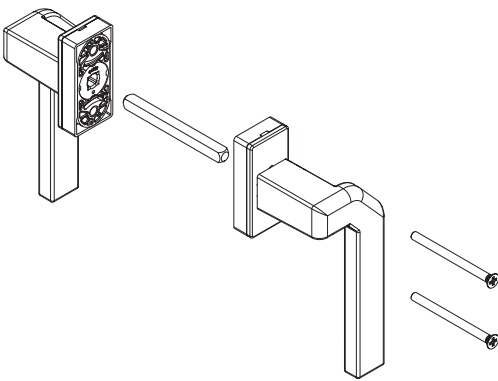

KORA OFFSET WINDOW HANDLE

Functions

Right-hand or left-hand window handle for the use of GIESSE Sash, Tilt-and-Turn, Sliding and Top-Hung internal movement fastening mechanisms.

Online data sheet

Technical Features

The offset Kora window handles are sold in right-hand or left-hand versions and are used in conjunction with Giesse internal mechanisms. They are equipped with a positioner for stopping the rotation at 90° and 180° and configure the transmission of the movement of a non-removable 7 mm square pin.

The length of the pin can be varied on request. The c/c fixing distance for the window handles is 43 mm (standard).

The case for the offset Kora window handles with a large plate features 2 additional holes in case you want to use 2 self-threading screws (not supplied) to strengthen the window handle fixing on the sash profile.

Materials

Handle in aluminium

Square spindle and screws in zinc plated steel

Machining

A = Case anti-rotation turrets

00992

Item code	Description	Version	Case anti-rotation turrets (A)	PROFILE CROSS - SECTION	Base Raw	Anodised Elox	Painted	Trend/Gold Brass	Pieces per pack
00992	KORA OFFSET WINDOW HANDLE	Pair	No	C001-C002-C003-C004-C005-C006-C007-C009-C010-C011-C012-C013-C014-C015-C016-C017-P001-P002-P003-P004-P005-P006-P007-P008-P009-P010	X		X	X	5
0099611	KORA OFFSET WINDOW HANDLE	Right	Yes	C001-C002-C003-C004-C005-C006-C010-C012-C013-C014-C015-C016-C017-P001-P002-P003-P005-P006-P007-P008-P009-P010	X		X	X	5
0099621	KORA OFFSET WINDOW HANDLE	Left	Yes	C001-C002-C003-C004-C005-C006-C010-C012-C013-C014-C015-C016-C017-P001-P002-P003-P005-P006-P007-P008-P009-P010	X		X	X	5
0304911	OFFSET KORA WINDOW HANDLE WITH LARGE PLATE	Right	Yes	C001-C002-C003-C004-C005-C006-C010-C012-C013-C014-C015-C016-C017-P001-P002-P004-P005-P006-P007-P008-P009-P010	X		X	X	5
0304921	OFFSET KORA WINDOW HANDLE WITH LARGE PLATE	Left	Yes	C001-C002-C003-C004-C005-C006-C010-C012-C013-C014-C015-C016-C017-P001-P002-P004-P005-P006-P007-P008-P009-P010	X		X	X	5