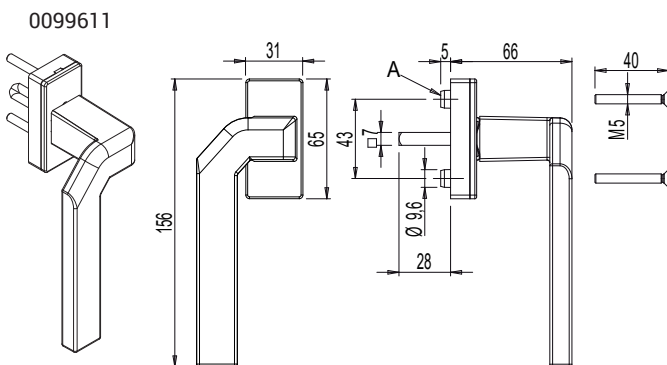

KORA OFFSET WINDOW HANDLE

Functions

Right-hand or left-hand window handle for the use of GIESSE Sash, Tilt-and-Turn, Sliding and Top-Hung internal movement fastening mechanisms.

Online data sheet

Technical Features

The offset Kora window handles are sold in right-hand or left-hand versions and are used in conjunction with Giesse internal mechanisms. They are equipped with a positioner for stopping the rotation at 90° and 180° and configure the transmission of the movement of a non-removable 7 mm square pin.

The length of the pin can be varied on request. The c/c fixing distance for the window handles is 43 mm (standard).

The case for the offset Kora window handles with a large plate features 2 additional holes in case you want to use 2 self-threading screws (not supplied) to strengthen the window handle fixing on the sash profile.

Materials

Handle in aluminium

Square spindle and screws in zinc plated steel

Machining

A = Case anti-rotation turrets

00992

Item code	Description	Version	Case anti-rotation turrets (A)	PROFILE CROSS - SECTION	Base Raw	Anodised Elox	Painted	Trend/Gold Brass	Pieces per pack
00992	KORA OFFSET WINDOW HANDLE	Pair	No	C001-C002-C003-C004-C005-C006-C007-C009-C010-C011-C012-C013-C014-C015-C016-C017-P001-P002-P003-P004-P005-P006-P007-P008-P009-P010	X		X	X	5
0099611	KORA OFFSET WINDOW HANDLE	Right	Yes	C001-C002-C003-C004-C005-C006-C010-C012-C013-C014-C015-C016-C017-P001-P002-P003-P005-P006-P007-P008-P009-P010	X		X	X	5
0099621	KORA OFFSET WINDOW HANDLE	Left	Yes	C001-C002-C003-C004-C005-C006-C010-C012-C013-C014-C015-C016-C017-P001-P002-P003-P005-P006-P007-P008-P009-P010	X		X	X	5
0304911	OFFSET KORA WINDOW HANDLE WITH LARGE PLATE	Right	Yes	C001-C002-C003-C004-C005-C006-C010-C012-C013-C014-C015-C016-C017-P001-P002-P004-P005-P006-P007-P008-P009-P010	X		X	X	5
0304921	OFFSET KORA WINDOW HANDLE WITH LARGE PLATE	Left	Yes	C001-C002-C003-C004-C005-C006-C010-C012-C013-C014-C015-C016-C017-P001-P002-P004-P005-P006-P007-P008-P009-P010	X		X	X	5