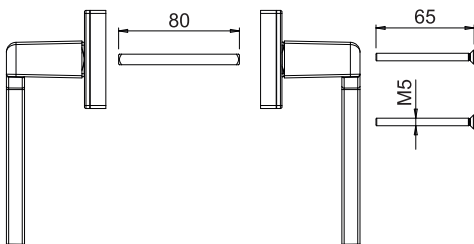

KORA OFFSET WINDOW HANDLE

Functions

Right-hand or left-hand window handle for the use of GIESSE Sash, Tilt-and-Turn, Sliding and Top-Hung internal movement fastening mechanisms.

Online data sheet

Technical Features

The offset Kora window handles are sold in right-hand or left-hand versions and are used in conjunction with Giesse internal mechanisms. They are equipped with a positioner for stopping the rotation at 90° and 180° and configure the transmission of the movement of a non-removable 7 mm square pin.

The length of the pin can be varied on request. The c/c fixing distance for the window handles is 43 mm (standard).

The case for the offset Kora window handles with a large plate features 2 additional holes in case you want to use 2 self-threading screws (not supplied) to strengthen the window handle fixing on the sash profile.

Materials

Handle in aluminium

Square spindle and screws in zinc plated steel

Machining

A = Case anti-rotation turrets

00992

Item code	Description	Version	Case anti-rotation turrets (A)	PROFILE CROSS - SECTION	Base Raw	Anodised Elox	Painted	Trend/Gold Brass	Pieces per pack
00992	KORA OFFSET WINDOW HANDLE	Pair	No	C001-C002-C003-C004-C005-C006-C007-C009-C010-C011-C012-C013-C014-C015-C016-C017-P001-P002-P003-P004-P005-P006-P007-P008-P009-P010	X		X	X	5
0099611	KORA OFFSET WINDOW HANDLE	Right	Yes	C001-C002-C003-C004-C005-C006-C010-C012-C013-C014-C015-C016-C017-P001-P002-P003-P005-P006-P007-P008-P009-P010	X		X	X	5
0099621	KORA OFFSET WINDOW HANDLE	Left	Yes	C001-C002-C003-C004-C005-C006-C010-C012-C013-C014-C015-C016-C017-P001-P002-P003-P005-P006-P007-P008-P009-P010	X		X	X	5
0304911	OFFSET KORA WINDOW HANDLE WITH LARGE PLATE	Right	Yes	C001-C002-C003-C004-C005-C006-C010-C012-C013-C014-C015-C016-C017-P001-P002-P004-P005-P006-P007-P008-P009-P010	X		X	X	5
0304921	OFFSET KORA WINDOW HANDLE WITH LARGE PLATE	Left	Yes	C001-C002-C003-C004-C005-C006-C010-C012-C013-C014-C015-C016-C017-P001-P002-P004-P005-P006-P007-P008-P009-P010	X		X	X	5