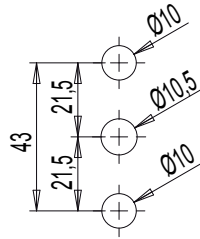

KORA OFFSET WINDOW HANDLE

Functions

Right-hand or left-hand window handle for the use of GIESSE Sash, Tilt-and-Turn, Sliding and Top-Hung internal movement fastening mechanisms.

Online data sheet

Technical Features

The offset Kora window handles are sold in right-hand or left-hand versions and are used in conjunction with Giesse internal mechanisms. They are equipped with a positioner for stopping the rotation at 90° and 180° and configure the transmission of the movement of a non-removable 7 mm square pin.

The length of the pin can be varied on request. The c/c fixing distance for the window handles is 43 mm (standard).

The case for the offset Kora window handles with a large plate features 2 additional holes in case you want to use 2 self-threading screws (not supplied) to strengthen the window handle fixing on the sash profile.

Materials

Handle in aluminium

Square spindle and screws in zinc plated steel

Machining

A = Case anti-rotation turrets

00992

Item code	Description	Version	Case anti-rotation turrets (A)	PROFILE CROSS - SECTION	Base Raw	Anodised Elox	Painted	Trend/Gold Brass	Pieces per pack
00992	KORA OFFSET WINDOW HANDLE	Pair	No	C001-C002-C003-C004-C005-C006-C007-C009-C010-C011-C012-C013-C014-C015-C016-C017-P001-P002-P003-P004-P005-P006-P007-P008-P009-P010	X		X	X	5
0099611	KORA OFFSET WINDOW HANDLE	Right	Yes	C001-C002-C003-C004-C005-C006-C010-C012-C013-C014-C015-C016-C017-P001-P002-P003-P005-P006-P007-P008-P009-P010	X		X	X	5
0099621	KORA OFFSET WINDOW HANDLE	Left	Yes	C001-C002-C003-C004-C005-C006-C010-C012-C013-C014-C015-C016-C017-P001-P002-P003-P005-P006-P007-P008-P009-P010	X		X	X	5
0304911	OFFSET KORA WINDOW HANDLE WITH LARGE PLATE	Right	Yes	C001-C002-C003-C004-C005-C006-C010-C012-C013-C014-C015-C016-C017-P001-P002-P004-P005-P006-P007-P008-P009-P010	X		X	X	5
0304921	OFFSET KORA WINDOW HANDLE WITH LARGE PLATE	Left	Yes	C001-C002-C003-C004-C005-C006-C010-C012-C013-C014-C015-C016-C017-P001-P002-P004-P005-P006-P007-P008-P009-P010	X		X	X	5