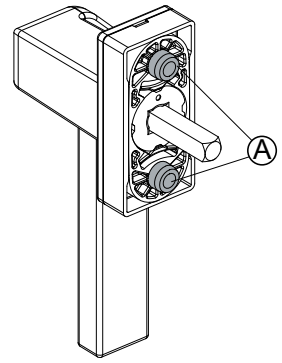

KORA OFFSET WINDOW HANDLE

Functions

Right-hand or left-hand window handle for the use of GIESSE Sash, Tilt-and-Turn, Sliding and Top-Hung internal movement fastening mechanisms.

Online data sheet

Technical Features

The offset Kora window handles are sold in right-hand or left-hand versions and are used in conjunction with Giesse internal mechanisms. They are equipped with a positioner for stopping the rotation at 90° and 180° and configure the transmission of the movement of a non-removable 7 mm square pin.

The length of the pin can be varied on request. The c/c fixing distance for the window handles is 43 mm (standard).

The case for the offset Kora window handles with a large plate features 2 additional holes in case you want to use 2 self-threading screws (not supplied) to strengthen the window handle fixing on the sash profile.

Materials

Handle in aluminium

Square spindle and screws in zinc plated steel

Machining

A = Case anti-rotation turrets

00992

Item code	Description	Version	Case anti-rotation turrets (A)	PROFILE CROSS - SECTION	Base Raw	Anodised Elox	Painted	Trend/Gold Brass	Pieces per pack
00992	KORA OFFSET WINDOW HANDLE	Pair	No	C001-C002-C003-C004-C005-C006-C007-C009-C010-C011-C012-C013-C014-C015-C016-C017-P001-P002-P003-P004-P005-P006-P007-P008-P009-P010	X		X	X	5
0099611	KORA OFFSET WINDOW HANDLE	Right	Yes	C001-C002-C003-C004-C005-C006-C010-C012-C013-C014-C015-C016-C017-P001-P002-P003-P005-P006-P007-P008-P009-P010	X		X	X	5
0099621	KORA OFFSET WINDOW HANDLE	Left	Yes	C001-C002-C003-C004-C005-C006-C010-C012-C013-C014-C015-C016-C017-P001-P002-P003-P005-P006-P007-P008-P009-P010	X		X	X	5
0304911	OFFSET KORA WINDOW HANDLE WITH LARGE PLATE	Right	Yes	C001-C002-C003-C004-C005-C006-C010-C012-C013-C014-C015-C016-C017-P001-P002-P004-P005-P006-P007-P008-P009-P010	X		X	X	5
0304921	OFFSET KORA WINDOW HANDLE WITH LARGE PLATE	Left	Yes	C001-C002-C003-C004-C005-C006-C010-C012-C013-C014-C015-C016-C017-P001-P002-P004-P005-P006-P007-P008-P009-P010	X		X	X	5