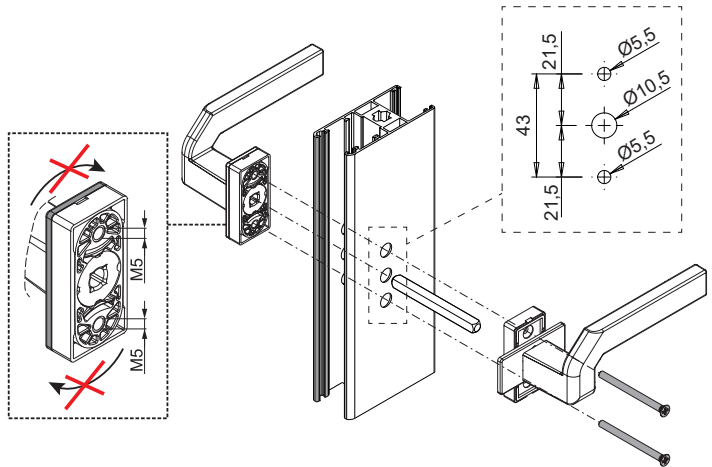

KORA OFFSET WINDOW HANDLE

Functions

Right-hand or left-hand window handle for the use of GIESSE Sash, Tilt-and-Turn, Sliding and Top-Hung internal movement fastening mechanisms.

Online data sheet

Technical Features

The offset Kora window handles are sold in right-hand or left-hand versions and are used in conjunction with Giesse internal mechanisms. They are equipped with a positioner for stopping the rotation at 90° and 180° and configure the transmission of the movement of a non-removable 7 mm square pin.

The length of the pin can be varied on request. The c/c fixing distance for the window handles is 43 mm (standard).

The case for the offset Kora window handles with a large plate features 2 additional holes in case you want to use 2 self-threading screws (not supplied) to strengthen the window handle fixing on the sash profile.

Materials

Handle in aluminium

Square spindle and screws in zinc plated steel

Machining

A = Case anti-rotation turrets

00992

Item code	Description	Version	Case anti-rotation turrets (A)	PROFILE CROSS - SECTION	Base Raw	Anodised Elox	Painted	Trend/Gold Brass	Pieces per pack
00992	KORA OFFSET WINDOW HANDLE	Pair	No	C001-C002-C003-C004-C005-C006-C007-C009-C010-C011-C012-C013-C014-C015-C016-C017-P001-P002-P003-P004-P005-P006-P007-P008-P009-P010	X		X	X	5
0099611	KORA OFFSET WINDOW HANDLE	Right	Yes	C001-C002-C003-C004-C005-C006-C010-C012-C013-C014-C015-C016-C017-P001-P002-P003-P005-P006-P007-P008-P009-P010	X		X	X	5
0099621	KORA OFFSET WINDOW HANDLE	Left	Yes	C001-C002-C003-C004-C005-C006-C010-C012-C013-C014-C015-C016-C017-P001-P002-P003-P005-P006-P007-P008-P009-P010	X		X	X	5
0304911	OFFSET KORA WINDOW HANDLE WITH LARGE PLATE	Right	Yes	C001-C002-C003-C004-C005-C006-C010-C012-C013-C014-C015-C016-C017-P001-P002-P004-P005-P006-P007-P008-P009-P010	X		X	X	5
0304921	OFFSET KORA WINDOW HANDLE WITH LARGE PLATE	Left	Yes	C001-C002-C003-C004-C005-C006-C010-C012-C013-C014-C015-C016-C017-P001-P002-P004-P005-P006-P007-P008-P009-P010	X		X	X	5