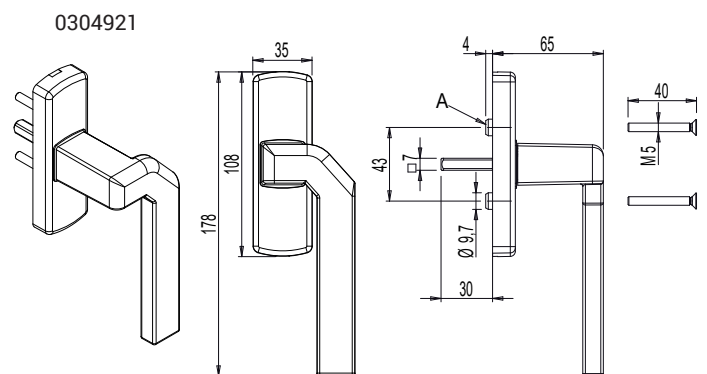

KORA OFFSET WINDOW HANDLE

Functions

Right-hand or left-hand window handle for the use of GIESSE Sash, Tilt-and-Turn, Sliding and Top-Hung internal movement fastening mechanisms.

Online data sheet

Technical Features

The offset Kora window handles are sold in right-hand or left-hand versions and are used in conjunction with Giesse internal mechanisms. They are equipped with a positioner for stopping the rotation at 90° and 180° and configure the transmission of the movement of a non-removable 7 mm square pin.

The length of the pin can be varied on request. The c/c fixing distance for the window handles is 43 mm (standard).

The case for the offset Kora window handles with a large plate features 2 additional holes in case you want to use 2 self-threading screws (not supplied) to strengthen the window handle fixing on the sash profile.

Materials

Handle in aluminium

Square spindle and screws in zinc plated steel

Machining

A = Case anti-rotation turrets

00992

Item code	Description	Version	Case anti-rotation turrets (A)	PROFILE CROSS - SECTION	Base Raw	Anodised Elox	Painted	Trend/Gold Brass	Pieces per pack
00992	KORA OFFSET WINDOW HANDLE	Pair	No	C001-C002-C003-C004-C005-C006-C007-C009-C010-C011-C012-C013-C014-C015-C016-C017-P001-P002-P003-P004-P005-P006-P007-P008-P009-P010	X		X	X	5
0099611	KORA OFFSET WINDOW HANDLE	Right	Yes	C001-C002-C003-C004-C005-C006-C010-C012-C013-C014-C015-C016-C017-P001-P002-P003-P005-P006-P007-P008-P009-P010	X		X	X	5
0099621	KORA OFFSET WINDOW HANDLE	Left	Yes	C001-C002-C003-C004-C005-C006-C010-C012-C013-C014-C015-C016-C017-P001-P002-P003-P005-P006-P007-P008-P009-P010	X		X	X	5
0304911	OFFSET KORA WINDOW HANDLE WITH LARGE PLATE	Right	Yes	C001-C002-C003-C004-C005-C006-C010-C012-C013-C014-C015-C016-C017-P001-P002-P004-P005-P006-P007-P008-P009-P010	X		X	X	5
0304921	OFFSET KORA WINDOW HANDLE WITH LARGE PLATE	Left	Yes	C001-C002-C003-C004-C005-C006-C010-C012-C013-C014-C015-C016-C017-P001-P002-P004-P005-P006-P007-P008-P009-P010	X		X	X	5