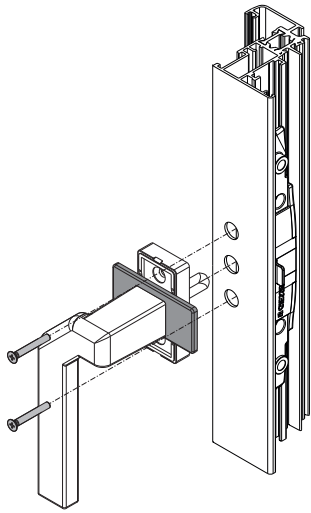

KORA OFFSET WINDOW HANDLE

Functions

Right-hand or left-hand window handle for the use of GIESSE Sash, Tilt-and-Turn, Sliding and Top-Hung internal movement fastening mechanisms.

Online data sheet

Technical Features

The offset Kora window handles are sold in right-hand or left-hand versions and are used in conjunction with Giesse internal mechanisms. They are equipped with a positioner for stopping the rotation at 90° and 180° and configure the transmission of the movement of a non-removable 7 mm square pin.

The length of the pin can be varied on request. The c/c fixing distance for the window handles is 43 mm (standard).

The case for the offset Kora window handles with a large plate features 2 additional holes in case you want to use 2 self-threading screws (not supplied) to strengthen the window handle fixing on the sash profile.

Materials

Handle in aluminium

Square spindle and screws in zinc plated steel

Machining

A = Case anti-rotation turrets

00992

Item code	Description	Version	Case anti-rotation turrets (A)	PROFILE CROSS - SECTION	Base Raw	Anodised Elox	Painted	Trend/Gold Brass	Pieces per pack
00992	KORA OFFSET WINDOW HANDLE	Pair	No	C001-C002-C003-C004-C005-C006-C007-C009-C010-C011-C012-C013-C014-C015-C016-C017-P001-P002-P003-P004-P005-P006-P007-P008-P009-P010	X		X	X	5
0099611	KORA OFFSET WINDOW HANDLE	Right	Yes	C001-C002-C003-C004-C005-C006-C010-C012-C013-C014-C015-C016-C017-P001-P002-P003-P005-P006-P007-P008-P009-P010	X		X	X	5
0099621	KORA OFFSET WINDOW HANDLE	Left	Yes	C001-C002-C003-C004-C005-C006-C010-C012-C013-C014-C015-C016-C017-P001-P002-P003-P005-P006-P007-P008-P009-P010	X		X	X	5
0304911	OFFSET KORA WINDOW HANDLE WITH LARGE PLATE	Right	Yes	C001-C002-C003-C004-C005-C006-C010-C012-C013-C014-C015-C016-C017-P001-P002-P004-P005-P006-P007-P008-P009-P010	X		X	X	5
0304921	OFFSET KORA WINDOW HANDLE WITH LARGE PLATE	Left	Yes	C001-C002-C003-C004-C005-C006-C010-C012-C013-C014-C015-C016-C017-P001-P002-P004-P005-P006-P007-P008-P009-P010	X		X	X	5