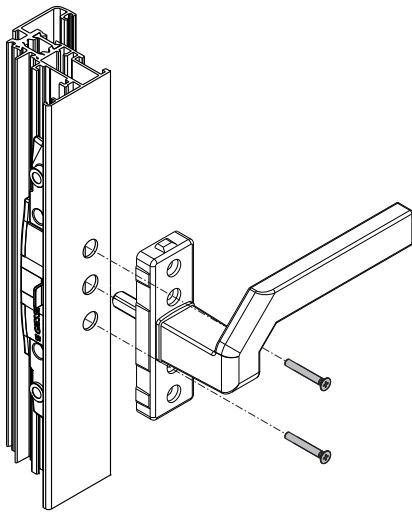

KORA OFFSET WINDOW HANDLE

Functions

Right-hand or left-hand window handle for the use of GIESSE Sash, Tilt-and-Turn, Sliding and Top-Hung internal movement fastening mechanisms.

Online data sheet

Technical Features

The offset Kora window handles are sold in right-hand or left-hand versions and are used in conjunction with Giesse internal mechanisms. They are equipped with a positioner for stopping the rotation at 90° and 180° and configure the transmission of the movement of a non-removable 7 mm square pin.

The length of the pin can be varied on request. The c/c fixing distance for the window handles is 43 mm (standard).

The case for the offset Kora window handles with a large plate features 2 additional holes in case you want to use 2 self-threading screws (not supplied) to strengthen the window handle fixing on the sash profile.

Materials

Handle in aluminium

Square spindle and screws in zinc plated steel

Machining

A = Case anti-rotation turrets

00992

Item code	Description	Version	Case anti-rotation turrets (A)	PROFILE CROSS - SECTION	Base Raw	Anodised Elox	Painted	Trend/Gold Brass	Pieces per pack
00992	KORA OFFSET WINDOW HANDLE	Pair	No	C001-C002-C003-C004-C005-C006-C007-C009-C010-C011-C012-C013-C014-C015-C016-C017-P001-P002-P003-P004-P005-P006-P007-P008-P009-P010	X		X	X	5
0099611	KORA OFFSET WINDOW HANDLE	Right	Yes	C001-C002-C003-C004-C005-C006-C010-C012-C013-C014-C015-C016-C017-P001-P002-P003-P005-P006-P007-P008-P009-P010	X		X	X	5
0099621	KORA OFFSET WINDOW HANDLE	Left	Yes	C001-C002-C003-C004-C005-C006-C010-C012-C013-C014-C015-C016-C017-P001-P002-P003-P005-P006-P007-P008-P009-P010	X		X	X	5
0304911	OFFSET KORA WINDOW HANDLE WITH LARGE PLATE	Right	Yes	C001-C002-C003-C004-C005-C006-C010-C012-C013-C014-C015-C016-C017-P001-P002-P004-P005-P006-P007-P008-P009-P010	X		X	X	5
0304921	OFFSET KORA WINDOW HANDLE WITH LARGE PLATE	Left	Yes	C001-C002-C003-C004-C005-C006-C010-C012-C013-C014-C015-C016-C017-P001-P002-P004-P005-P006-P007-P008-P009-P010	X		X	X	5