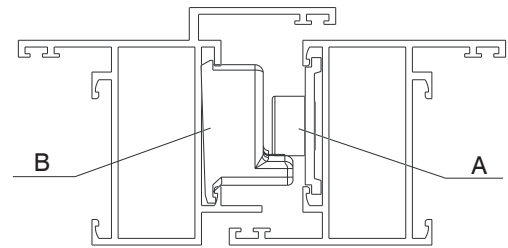

PAWLS

Functions

Pawl to be combined with a striker, required to create a locking point.

Online data sheet

01319K

A = pin B= striker

01332

01333

04049

04050

04067

Item code	Description	PROFILE CROSS - SECTION	Base Raw	Anodised Elox	Painted	Trend/Gold Brass	Pieces per pack
01319K	3RD FASTENING MECHANISM STRIKER	C007-C008	X				200
01332	PIN FOR ADDITIONAL FASTENING MECHANISMS		X				50
01333	ADDITIONAL FASTENING MECHANISM COMPONENT	C001-C002-C003-C004-C005-C006-C007-C008-C009-C010-C011-C012-C013-C014-C015-C016-C017	X				50
01352K	LOCKING PAWL	C001-C002-C003-C004-C005-C006-C007-C008-C009-C010-C011-C012-C013-C014-C015-C016-C017-P001-P002-P003-P004-P005-P006-P007-P008-P009-P010	X				400
01356K	ADDITIONAL PAWL	C001-C002-C003-C004-C005-C006-C007-C008-C009-C010-C011-C012-C013-C014-C015-C016-C017-P001-P002-P003-P004-P005-P006-P007-P008-P009-P010	X				400
02315K	ADDITIONAL FASTENING MECHANISM COMPONENT		X				500
02320	PIN FOR ADDITIONAL FASTENING MECHANISMS		X				500
04027K	FUTURA FIXED PAWL	C001-C002-C003-C004-C005-C006-C007-C008-C009-C010-C011-C012-C013-C014-C015-C016-C017-P001-P002-P003-P004-P005-P006-P007-P008-P009-P010	X				200
04030K	ADJUSTABLE LOCKING PAWL	C001-C002-C003-C004-C005-C006-C007-C008-C009-C010-C011-C012-C013-C014-C015-C016-C017-P001-P002-P003-P004-P005-P006-P007-P008-P009-P010	X				200
04042K	ADJUSTABLE LOCKING PAWL	C001-C002-C003-C004-C005-C006-C007-C008-C009-C010-C011-C012-C013-C014-C015-C016-C017-P001-P002-P003-P004-P005-P006-P007-P008-P009-P010	X				200
04049	FIXED PAWL		X				200
04050	FIXED PAWL	C001-C002-C003-C004-C005-C006-C007-C008-C009-C010-C011-C012-C013-C014-C015-C016-C017-P001-P002-P003-P004-P005-P006-P007-P008-P009-P010	X				200
04067	FUTURA FIXED PAWL	C001-C002-C003-C004-C005-C006-C011-C012-C013-C014-C015-C016-C017-P001-P002-P003-P004-P005-P006-P007-P008-P009-P010	X				200