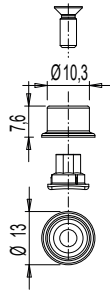

PAWLS

Functions

Pawl to be combined with a striker, required to create a locking point.

Online data sheet

01319K

A = pin B= striker

01332

01333

01352K

STRIKERS AND FASTENING MECHANISMS

01356K

02315K

02320

04027K

04030K

04042K

04049

04050

04067

Item code	Description	PROFILE CROSS - SECTION	Base Raw	Anodised Elox	Painted	Trend/Gold Brass	Pieces per pack
01319K	3RD FASTENING MECHANISM STRIKER	C007-C008	X				200
01332	PIN FOR ADDITIONAL FASTENING MECHANISMS		X				50
01333	ADDITIONAL FASTENING MECHANISM COMPONENT	C001-C002-C003-C004-C005-C006-C007-C008-C009-C010-C011-C012-C013-C014-C015-C016-C017	X				50
01352K	LOCKING PAWL	C001-C002-C003-C004-C005-C006-C007-C008-C009-C010-C011-C012-C013-C014-C015-C016-C017-P001-P002-P003-P004-P005-P006-P007-P008-P009-P010	X				400
01356K	ADDITIONAL PAWL	C001-C002-C003-C004-C005-C006-C007-C008-C009-C010-C011-C012-C013-C014-C015-C016-C017-P001-P002-P003-P004-P005-P006-P007-P008-P009-P010	X				400
02315K	ADDITIONAL FASTENING MECHANISM COMPONENT		X				500
02320	PIN FOR ADDITIONAL FASTENING MECHANISMS		X				500
04027K	FUTURA FIXED PAWL	C001-C002-C003-C004-C005-C006-C007-C008-C009-C010-C011-C012-C013-C014-C015-C016-C017-P001-P002-P003-P004-P005-P006-P007-P008-P009-P010	X				200
04030K	ADJUSTABLE LOCKING PAWL	C001-C002-C003-C004-C005-C006-C007-C008-C009-C010-C011-C012-C013-C014-C015-C016-C017-P001-P002-P003-P004-P005-P006-P007-P008-P009-P010	X				200
04042K	ADJUSTABLE LOCKING PAWL	C001-C002-C003-C004-C005-C006-C007-C008-C009-C010-C011-C012-C013-C014-C015-C016-C017-P001-P002-P003-P004-P005-P006-P007-P008-P009-P010	X				200
04049	FIXED PAWL		X				200
04050	FIXED PAWL	C001-C002-C003-C004-C005-C006-C007-C008-C009-C010-C011-C012-C013-C014-C015-C016-C017-P001-P002-P003-P004-P005-P006-P007-P008-P009-P010	X				200
04067	FUTURA FIXED PAWL	C001-C002-C003-C004-C005-C006-C011-C012-C013-C014-C015-C016-C017-P001-P002-P003-P004-P005-P006-P007-P008-P009-P010	X				200