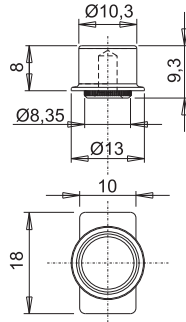

PAWLS

Functions

Pawl to be combined with a striker, required to create a locking point.

Online data sheet

01319K

A = pin B= striker

01332

01333

04049

04050

04067

Item code	Description	PROFILE CROSS - SECTION	Base Raw	Anodised Elox	Painted	Trend/Gold Brass	Pieces per pack
01319K	3RD FASTENING MECHANISM STRIKER	C007-C008	X				200
01332	PIN FOR ADDITIONAL FASTENING MECHANISMS		X				50
01333	ADDITIONAL FASTENING MECHANISM COMPONENT	C001-C002-C003-C004-C005-C006-C007-C008-C009-C010-C011-C012-C013-C014-C015-C016-C017	X				50
01352K	LOCKING PAWL	C001-C002-C003-C004-C005-C006-C007-C008-C009-C010-C011-C012-C013-C014-C015-C016-C017-P001-P002-P003-P004-P005-P006-P007-P008-P009-P010	X				400
01356K	ADDITIONAL PAWL	C001-C002-C003-C004-C005-C006-C007-C008-C009-C010-C011-C012-C013-C014-C015-C016-C017-P001-P002-P003-P004-P005-P006-P007-P008-P009-P010	X				400
02315K	ADDITIONAL FASTENING MECHANISM COMPONENT		X				500
02320	PIN FOR ADDITIONAL FASTENING MECHANISMS		X				500
04027K	FUTURA FIXED PAWL	C001-C002-C003-C004-C005-C006-C007-C008-C009-C010-C011-C012-C013-C014-C015-C016-C017-P001-P002-P003-P004-P005-P006-P007-P008-P009-P010	X				200
04030K	ADJUSTABLE LOCKING PAWL	C001-C002-C003-C004-C005-C006-C007-C008-C009-C010-C011-C012-C013-C014-C015-C016-C017-P001-P002-P003-P004-P005-P006-P007-P008-P009-P010	X				200
04042K	ADJUSTABLE LOCKING PAWL	C001-C002-C003-C004-C005-C006-C007-C008-C009-C010-C011-C012-C013-C014-C015-C016-C017-P001-P002-P003-P004-P005-P006-P007-P008-P009-P010	X				200
04049	FIXED PAWL		X				200
04050	FIXED PAWL	C001-C002-C003-C004-C005-C006-C007-C008-C009-C010-C011-C012-C013-C014-C015-C016-C017-P001-P002-P003-P004-P005-P006-P007-P008-P009-P010	X				200
04067	FUTURA FIXED PAWL	C001-C002-C003-C004-C005-C006-C011-C012-C013-C014-C015-C016-C017-P001-P002-P003-P004-P005-P006-P007-P008-P009-P010	X				200