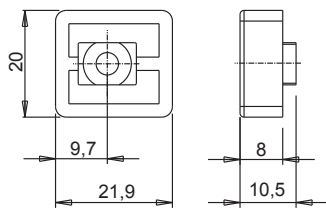

PAWLS

Functions

Pawl to be combined with a striker, required to create a locking point.

Online data sheet

01319K

A = pin B= striker

01332

01333

04049

04050

04067

Item code	Description	PROFILE CROSS - SECTION	Base Raw	Anodised Elox	Painted	Trend/Gold Brass	Pieces per pack
01319K	3RD FASTENING MECHANISM STRIKER	C007-C008	X				200
01332	PIN FOR ADDITIONAL FASTENING MECHANISMS		X				50
01333	ADDITIONAL FASTENING MECHANISM COMPONENT	C001-C002-C003-C004-C005-C006-C007-C008-C009-C010-C011-C012-C013-C014-C015-C016-C017	X				50
01352K	LOCKING PAWL	C001-C002-C003-C004-C005-C006-C007-C008-C009-C010-C011-C012-C013-C014-C015-C016-C017-P001-P002-P003-P004-P005-P006-P007-P008-P009-P010	X				400
01356K	ADDITIONAL PAWL	C001-C002-C003-C004-C005-C006-C007-C008-C009-C010-C011-C012-C013-C014-C015-C016-C017-P001-P002-P003-P004-P005-P006-P007-P008-P009-P010	X				400
02315K	ADDITIONAL FASTENING MECHANISM COMPONENT		X				500
02320	PIN FOR ADDITIONAL FASTENING MECHANISMS		X				500
04027K	FUTURA FIXED PAWL	C001-C002-C003-C004-C005-C006-C007-C008-C009-C010-C011-C012-C013-C014-C015-C016-C017-P001-P002-P003-P004-P005-P006-P007-P008-P009-P010	X				200
04030K	ADJUSTABLE LOCKING PAWL	C001-C002-C003-C004-C005-C006-C007-C008-C009-C010-C011-C012-C013-C014-C015-C016-C017-P001-P002-P003-P004-P005-P006-P007-P008-P009-P010	X				200
04042K	ADJUSTABLE LOCKING PAWL	C001-C002-C003-C004-C005-C006-C007-C008-C009-C010-C011-C012-C013-C014-C015-C016-C017-P001-P002-P003-P004-P005-P006-P007-P008-P009-P010	X				200
04049	FIXED PAWL		X				200
04050	FIXED PAWL	C001-C002-C003-C004-C005-C006-C007-C008-C009-C010-C011-C012-C013-C014-C015-C016-C017-P001-P002-P003-P004-P005-P006-P007-P008-P009-P010	X				200
04067	FUTURA FIXED PAWL	C001-C002-C003-C004-C005-C006-C011-C012-C013-C014-C015-C016-C017-P001-P002-P003-P004-P005-P006-P007-P008-P009-P010	X				200