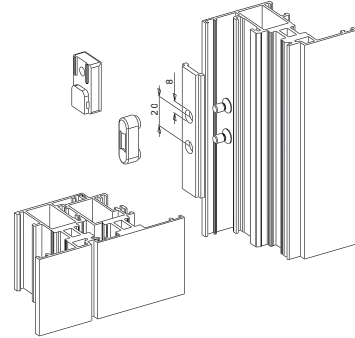

PAWLS

Functions

Pawl to be combined with a striker, required to create a locking point.

Online data sheet

01319K

A = pin B= striker

01332

01333

01352K

STRIKERS AND FASTENING MECHANISMS

01356K

02315K

02320

04027K

04030K

04042K

04049

04050

04067

Item code	Description	PROFILE CROSS - SECTION	Base Raw	Anodised Elox	Painted	Trend/Gold Brass	Pieces per pack
01319K	3RD FASTENING MECHANISM STRIKER	C007-C008	X				200
01332	PIN FOR ADDITIONAL FASTENING MECHANISMS		X				50
01333	ADDITIONAL FASTENING MECHANISM COMPONENT	C001-C002-C003-C004-C005-C006-C007-C008-C009-C010-C011-C012-C013-C014-C015-C016-C017	X				50
01352K	LOCKING PAWL	C001-C002-C003-C004-C005-C006-C007-C008-C009-C010-C011-C012-C013-C014-C015-C016-C017-P001-P002-P003-P004-P005-P006-P007-P008-P009-P010	X				400
01356K	ADDITIONAL PAWL	C001-C002-C003-C004-C005-C006-C007-C008-C009-C010-C011-C012-C013-C014-C015-C016-C017-P001-P002-P003-P004-P005-P006-P007-P008-P009-P010	X				400
02315K	ADDITIONAL FASTENING MECHANISM COMPONENT		X				500
02320	PIN FOR ADDITIONAL FASTENING MECHANISMS		X				500
04027K	FUTURA FIXED PAWL	C001-C002-C003-C004-C005-C006-C007-C008-C009-C010-C011-C012-C013-C014-C015-C016-C017-P001-P002-P003-P004-P005-P006-P007-P008-P009-P010	X				200
04030K	ADJUSTABLE LOCKING PAWL	C001-C002-C003-C004-C005-C006-C007-C008-C009-C010-C011-C012-C013-C014-C015-C016-C017-P001-P002-P003-P004-P005-P006-P007-P008-P009-P010	X				200
04042K	ADJUSTABLE LOCKING PAWL	C001-C002-C003-C004-C005-C006-C007-C008-C009-C010-C011-C012-C013-C014-C015-C016-C017-P001-P002-P003-P004-P005-P006-P007-P008-P009-P010	X				200
04049	FIXED PAWL		X				200
04050	FIXED PAWL	C001-C002-C003-C004-C005-C006-C007-C008-C009-C010-C011-C012-C013-C014-C015-C016-C017-P001-P002-P003-P004-P005-P006-P007-P008-P009-P010	X				200
04067	FUTURA FIXED PAWL	C001-C002-C003-C004-C005-C006-C011-C012-C013-C014-C015-C016-C017-P001-P002-P003-P004-P005-P006-P007-P008-P009-P010	X				200