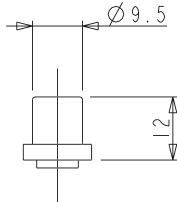

PAWLS

Functions

Pawl to be combined with a striker, required to create a locking point.

Online data sheet

01319K

A = pin B= striker

01332

01333

01352K

STRIKERS AND FASTENING MECHANISMS

01356K

02315K

02320

04027K

04030K

04042K

04049

04050

04067

Item code	Description	PROFILE CROSS - SECTION	Base Raw	Anodised Elox	Painted	Trend/Gold Brass	Pieces per pack
01319K	3RD FASTENING MECHANISM STRIKER	C007-C008	X				200
01332	PIN FOR ADDITIONAL FASTENING MECHANISMS		X				50
01333	ADDITIONAL FASTENING MECHANISM COMPONENT	C001-C002-C003-C004-C005-C006-C007-C008-C009-C010-C011-C012-C013-C014-C015-C016-C017	X				50
01352K	LOCKING PAWL	C001-C002-C003-C004-C005-C006-C007-C008-C009-C010-C011-C012-C013-C014-C015-C016-C017-P001-P002-P003-P004-P005-P006-P007-P008-P009-P010	X				400
01356K	ADDITIONAL PAWL	C001-C002-C003-C004-C005-C006-C007-C008-C009-C010-C011-C012-C013-C014-C015-C016-C017-P001-P002-P003-P004-P005-P006-P007-P008-P009-P010	X				400
02315K	ADDITIONAL FASTENING MECHANISM COMPONENT		X				500
02320	PIN FOR ADDITIONAL FASTENING MECHANISMS		X				500
04027K	FUTURA FIXED PAWL	C001-C002-C003-C004-C005-C006-C007-C008-C009-C010-C011-C012-C013-C014-C015-C016-C017-P001-P002-P003-P004-P005-P006-P007-P008-P009-P010	X				200
04030K	ADJUSTABLE LOCKING PAWL	C001-C002-C003-C004-C005-C006-C007-C008-C009-C010-C011-C012-C013-C014-C015-C016-C017-P001-P002-P003-P004-P005-P006-P007-P008-P009-P010	X				200
04042K	ADJUSTABLE LOCKING PAWL	C001-C002-C003-C004-C005-C006-C007-C008-C009-C010-C011-C012-C013-C014-C015-C016-C017-P001-P002-P003-P004-P005-P006-P007-P008-P009-P010	X				200
04049	FIXED PAWL		X				200
04050	FIXED PAWL	C001-C002-C003-C004-C005-C006-C007-C008-C009-C010-C011-C012-C013-C014-C015-C016-C017-P001-P002-P003-P004-P005-P006-P007-P008-P009-P010	X				200
04067	FUTURA FIXED PAWL	C001-C002-C003-C004-C005-C006-C011-C012-C013-C014-C015-C016-C017-P001-P002-P003-P004-P005-P006-P007-P008-P009-P010	X				200