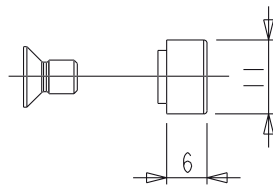

PAWLS

Functions

Pawl to be combined with a striker, required to create a locking point.

Online data sheet

01319K

A = pin B= striker

01332

01333

04049

04050

04067

Item code	Description	PROFILE CROSS - SECTION	Base Raw	Anodised Elox	Painted	Trend/Gold Brass	Pieces per pack
01319K	3RD FASTENING MECHANISM STRIKER	C007-C008	X				200
01332	PIN FOR ADDITIONAL FASTENING MECHANISMS		X				50
01333	ADDITIONAL FASTENING MECHANISM COMPONENT	C001-C002-C003-C004-C005-C006-C007-C008-C009-C010-C011-C012-C013-C014-C015-C016-C017	X				50
01352K	LOCKING PAWL	C001-C002-C003-C004-C005-C006-C007-C008-C009-C010-C011-C012-C013-C014-C015-C016-C017-P001-P002-P003-P004-P005-P006-P007-P008-P009-P010	X				400
01356K	ADDITIONAL PAWL	C001-C002-C003-C004-C005-C006-C007-C008-C009-C010-C011-C012-C013-C014-C015-C016-C017-P001-P002-P003-P004-P005-P006-P007-P008-P009-P010	X				400
02315K	ADDITIONAL FASTENING MECHANISM COMPONENT		X				500
02320	PIN FOR ADDITIONAL FASTENING MECHANISMS		X				500
04027K	FUTURA FIXED PAWL	C001-C002-C003-C004-C005-C006-C007-C008-C009-C010-C011-C012-C013-C014-C015-C016-C017-P001-P002-P003-P004-P005-P006-P007-P008-P009-P010	X				200
04030K	ADJUSTABLE LOCKING PAWL	C001-C002-C003-C004-C005-C006-C007-C008-C009-C010-C011-C012-C013-C014-C015-C016-C017-P001-P002-P003-P004-P005-P006-P007-P008-P009-P010	X				200
04042K	ADJUSTABLE LOCKING PAWL	C001-C002-C003-C004-C005-C006-C007-C008-C009-C010-C011-C012-C013-C014-C015-C016-C017-P001-P002-P003-P004-P005-P006-P007-P008-P009-P010	X				200
04049	FIXED PAWL		X				200
04050	FIXED PAWL	C001-C002-C003-C004-C005-C006-C007-C008-C009-C010-C011-C012-C013-C014-C015-C016-C017-P001-P002-P003-P004-P005-P006-P007-P008-P009-P010	X				200
04067	FUTURA FIXED PAWL	C001-C002-C003-C004-C005-C006-C011-C012-C013-C014-C015-C016-C017-P001-P002-P003-P004-P005-P006-P007-P008-P009-P010	X				200