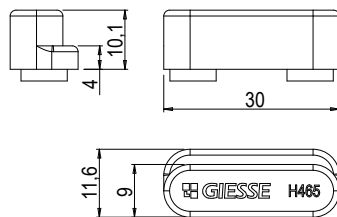

PAWLS

Functions

Pawl to be combined with a striker, required to create a locking point.

Online data sheet

01319K

A = pin B= striker

01332

01333

04049

04050

04067

Item code	Description	PROFILE CROSS - SECTION	Base Raw	Anodised Elox	Painted	Trend/Gold Brass	Pieces per pack
01319K	3RD FASTENING MECHANISM STRIKER	C007-C008	X				200
01332	PIN FOR ADDITIONAL FASTENING MECHANISMS		X				50
01333	ADDITIONAL FASTENING MECHANISM COMPONENT	C001-C002-C003-C004-C005-C006-C007-C008-C009-C010-C011-C012-C013-C014-C015-C016-C017	X				50
01352K	LOCKING PAWL	C001-C002-C003-C004-C005-C006-C007-C008-C009-C010-C011-C012-C013-C014-C015-C016-C017-P001-P002-P003-P004-P005-P006-P007-P008-P009-P010	X				400
01356K	ADDITIONAL PAWL	C001-C002-C003-C004-C005-C006-C007-C008-C009-C010-C011-C012-C013-C014-C015-C016-C017-P001-P002-P003-P004-P005-P006-P007-P008-P009-P010	X				400
02315K	ADDITIONAL FASTENING MECHANISM COMPONENT		X				500
02320	PIN FOR ADDITIONAL FASTENING MECHANISMS		X				500
04027K	FUTURA FIXED PAWL	C001-C002-C003-C004-C005-C006-C007-C008-C009-C010-C011-C012-C013-C014-C015-C016-C017-P001-P002-P003-P004-P005-P006-P007-P008-P009-P010	X				200
04030K	ADJUSTABLE LOCKING PAWL	C001-C002-C003-C004-C005-C006-C007-C008-C009-C010-C011-C012-C013-C014-C015-C016-C017-P001-P002-P003-P004-P005-P006-P007-P008-P009-P010	X				200
04042K	ADJUSTABLE LOCKING PAWL	C001-C002-C003-C004-C005-C006-C007-C008-C009-C010-C011-C012-C013-C014-C015-C016-C017-P001-P002-P003-P004-P005-P006-P007-P008-P009-P010	X				200
04049	FIXED PAWL		X				200
04050	FIXED PAWL	C001-C002-C003-C004-C005-C006-C007-C008-C009-C010-C011-C012-C013-C014-C015-C016-C017-P001-P002-P003-P004-P005-P006-P007-P008-P009-P010	X				200
04067	FUTURA FIXED PAWL	C001-C002-C003-C004-C005-C006-C011-C012-C013-C014-C015-C016-C017-P001-P002-P003-P004-P005-P006-P007-P008-P009-P010	X				200