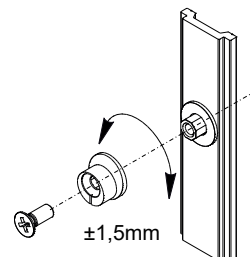

PAWLS

Functions

Pawl to be combined with a striker, required to create a locking point.

Online data sheet

01319K

A = pin B= striker

01332

01333

01352K

STRIKERS AND FASTENING MECHANISMS

01356K

02315K

02320

04027K

04030K

04042K

04049

04050

04067

Item code	Description	PROFILE CROSS - SECTION	Base Raw	Anodised Elox	Painted	Trend/Gold Brass	Pieces per pack
01319K	3RD FASTENING MECHANISM STRIKER	C007-C008	X				200
01332	PIN FOR ADDITIONAL FASTENING MECHANISMS		X				50
01333	ADDITIONAL FASTENING MECHANISM COMPONENT	C001-C002-C003-C004-C005-C006-C007-C008-C009-C010-C011-C012-C013-C014-C015-C016-C017	X				50
01352K	LOCKING PAWL	C001-C002-C003-C004-C005-C006-C007-C008-C009-C010-C011-C012-C013-C014-C015-C016-C017-P001-P002-P003-P004-P005-P006-P007-P008-P009-P010	X				400
01356K	ADDITIONAL PAWL	C001-C002-C003-C004-C005-C006-C007-C008-C009-C010-C011-C012-C013-C014-C015-C016-C017-P001-P002-P003-P004-P005-P006-P007-P008-P009-P010	X				400
02315K	ADDITIONAL FASTENING MECHANISM COMPONENT		X				500
02320	PIN FOR ADDITIONAL FASTENING MECHANISMS		X				500
04027K	FUTURA FIXED PAWL	C001-C002-C003-C004-C005-C006-C007-C008-C009-C010-C011-C012-C013-C014-C015-C016-C017-P001-P002-P003-P004-P005-P006-P007-P008-P009-P010	X				200
04030K	ADJUSTABLE LOCKING PAWL	C001-C002-C003-C004-C005-C006-C007-C008-C009-C010-C011-C012-C013-C014-C015-C016-C017-P001-P002-P003-P004-P005-P006-P007-P008-P009-P010	X				200
04042K	ADJUSTABLE LOCKING PAWL	C001-C002-C003-C004-C005-C006-C007-C008-C009-C010-C011-C012-C013-C014-C015-C016-C017-P001-P002-P003-P004-P005-P006-P007-P008-P009-P010	X				200
04049	FIXED PAWL		X				200
04050	FIXED PAWL	C001-C002-C003-C004-C005-C006-C007-C008-C009-C010-C011-C012-C013-C014-C015-C016-C017-P001-P002-P003-P004-P005-P006-P007-P008-P009-P010	X				200
04067	FUTURA FIXED PAWL	C001-C002-C003-C004-C005-C006-C011-C012-C013-C014-C015-C016-C017-P001-P002-P003-P004-P005-P006-P007-P008-P009-P010	X				200