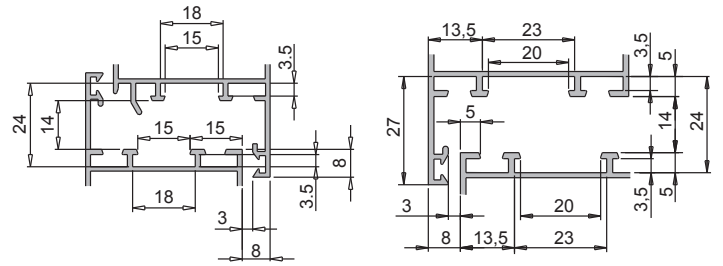

PAWLS

Functions

Pawl to be combined with a striker, required to create a locking point.

Online data sheet

01319K

A = pin B= striker

01332

01333

04049

04050

04067

Item code	Description	PROFILE CROSS - SECTION	Base Raw	Anodised Elox	Painted	Trend/Gold Brass	Pieces per pack
01319K	3RD FASTENING MECHANISM STRIKER	C007-C008	X				200
01332	PIN FOR ADDITIONAL FASTENING MECHANISMS		X				50
01333	ADDITIONAL FASTENING MECHANISM COMPONENT	C001-C002-C003-C004-C005-C006-C007-C008-C009-C010-C011-C012-C013-C014-C015-C016-C017	X				50
01352K	LOCKING PAWL	C001-C002-C003-C004-C005-C006-C007-C008-C009-C010-C011-C012-C013-C014-C015-C016-C017-P001-P002-P003-P004-P005-P006-P007-P008-P009-P010	X				400
01356K	ADDITIONAL PAWL	C001-C002-C003-C004-C005-C006-C007-C008-C009-C010-C011-C012-C013-C014-C015-C016-C017-P001-P002-P003-P004-P005-P006-P007-P008-P009-P010	X				400
02315K	ADDITIONAL FASTENING MECHANISM COMPONENT		X				500
02320	PIN FOR ADDITIONAL FASTENING MECHANISMS		X				500
04027K	FUTURA FIXED PAWL	C001-C002-C003-C004-C005-C006-C007-C008-C009-C010-C011-C012-C013-C014-C015-C016-C017-P001-P002-P003-P004-P005-P006-P007-P008-P009-P010	X				200
04030K	ADJUSTABLE LOCKING PAWL	C001-C002-C003-C004-C005-C006-C007-C008-C009-C010-C011-C012-C013-C014-C015-C016-C017-P001-P002-P003-P004-P005-P006-P007-P008-P009-P010	X				200
04042K	ADJUSTABLE LOCKING PAWL	C001-C002-C003-C004-C005-C006-C007-C008-C009-C010-C011-C012-C013-C014-C015-C016-C017-P001-P002-P003-P004-P005-P006-P007-P008-P009-P010	X				200
04049	FIXED PAWL		X				200
04050	FIXED PAWL	C001-C002-C003-C004-C005-C006-C007-C008-C009-C010-C011-C012-C013-C014-C015-C016-C017-P001-P002-P003-P004-P005-P006-P007-P008-P009-P010	X				200
04067	FUTURA FIXED PAWL	C001-C002-C003-C004-C005-C006-C011-C012-C013-C014-C015-C016-C017-P001-P002-P003-P004-P005-P006-P007-P008-P009-P010	X				200