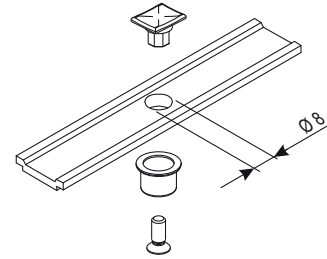

PAWLS

Functions

Pawl to be combined with a striker, required to create a locking point.

Online data sheet

01319K

A = pin B= striker

01332

01333

01352K

STRIKERS AND FASTENING MECHANISMS

01356K

02315K

02320

04027K

04030K

04042K

04049

04050

04067

Item code	Description	PROFILE CROSS - SECTION	Base Raw	Anodised Elox	Painted	Trend/Gold Brass	Pieces per pack
01319K	3RD FASTENING MECHANISM STRIKER	C007-C008	X				200
01332	PIN FOR ADDITIONAL FASTENING MECHANISMS		X				50
01333	ADDITIONAL FASTENING MECHANISM COMPONENT	C001-C002-C003-C004-C005-C006-C007-C008-C009-C010-C011-C012-C013-C014-C015-C016-C017	X				50
01352K	LOCKING PAWL	C001-C002-C003-C004-C005-C006-C007-C008-C009-C010-C011-C012-C013-C014-C015-C016-C017-P001-P002-P003-P004-P005-P006-P007-P008-P009-P010	X				400
01356K	ADDITIONAL PAWL	C001-C002-C003-C004-C005-C006-C007-C008-C009-C010-C011-C012-C013-C014-C015-C016-C017-P001-P002-P003-P004-P005-P006-P007-P008-P009-P010	X				400
02315K	ADDITIONAL FASTENING MECHANISM COMPONENT		X				500
02320	PIN FOR ADDITIONAL FASTENING MECHANISMS		X				500
04027K	FUTURA FIXED PAWL	C001-C002-C003-C004-C005-C006-C007-C008-C009-C010-C011-C012-C013-C014-C015-C016-C017-P001-P002-P003-P004-P005-P006-P007-P008-P009-P010	X				200
04030K	ADJUSTABLE LOCKING PAWL	C001-C002-C003-C004-C005-C006-C007-C008-C009-C010-C011-C012-C013-C014-C015-C016-C017-P001-P002-P003-P004-P005-P006-P007-P008-P009-P010	X				200
04042K	ADJUSTABLE LOCKING PAWL	C001-C002-C003-C004-C005-C006-C007-C008-C009-C010-C011-C012-C013-C014-C015-C016-C017-P001-P002-P003-P004-P005-P006-P007-P008-P009-P010	X				200
04049	FIXED PAWL		X				200
04050	FIXED PAWL	C001-C002-C003-C004-C005-C006-C007-C008-C009-C010-C011-C012-C013-C014-C015-C016-C017-P001-P002-P003-P004-P005-P006-P007-P008-P009-P010	X				200
04067	FUTURA FIXED PAWL	C001-C002-C003-C004-C005-C006-C011-C012-C013-C014-C015-C016-C017-P001-P002-P003-P004-P005-P006-P007-P008-P009-P010	X				200