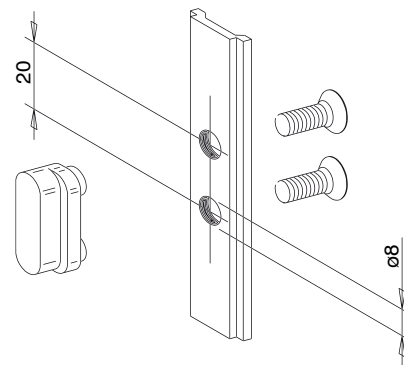

PAWLS

Functions

Pawl to be combined with a striker, required to create a locking point.

Online data sheet

01319K

A = pin B= striker

01332

01333

04049

04050

04067

Item code	Description	PROFILE CROSS - SECTION	Base Raw	Anodised Elox	Painted	Trend/Gold Brass	Pieces per pack
01319K	3RD FASTENING MECHANISM STRIKER	C007-C008	X				200
01332	PIN FOR ADDITIONAL FASTENING MECHANISMS		X				50
01333	ADDITIONAL FASTENING MECHANISM COMPONENT	C001-C002-C003-C004-C005-C006-C007-C008-C009-C010-C011-C012-C013-C014-C015-C016-C017	X				50
01352K	LOCKING PAWL	C001-C002-C003-C004-C005-C006-C007-C008-C009-C010-C011-C012-C013-C014-C015-C016-C017-P001-P002-P003-P004-P005-P006-P007-P008-P009-P010	X				400
01356K	ADDITIONAL PAWL	C001-C002-C003-C004-C005-C006-C007-C008-C009-C010-C011-C012-C013-C014-C015-C016-C017-P001-P002-P003-P004-P005-P006-P007-P008-P009-P010	X				400
02315K	ADDITIONAL FASTENING MECHANISM COMPONENT		X				500
02320	PIN FOR ADDITIONAL FASTENING MECHANISMS		X				500
04027K	FUTURA FIXED PAWL	C001-C002-C003-C004-C005-C006-C007-C008-C009-C010-C011-C012-C013-C014-C015-C016-C017-P001-P002-P003-P004-P005-P006-P007-P008-P009-P010	X				200
04030K	ADJUSTABLE LOCKING PAWL	C001-C002-C003-C004-C005-C006-C007-C008-C009-C010-C011-C012-C013-C014-C015-C016-C017-P001-P002-P003-P004-P005-P006-P007-P008-P009-P010	X				200
04042K	ADJUSTABLE LOCKING PAWL	C001-C002-C003-C004-C005-C006-C007-C008-C009-C010-C011-C012-C013-C014-C015-C016-C017-P001-P002-P003-P004-P005-P006-P007-P008-P009-P010	X				200
04049	FIXED PAWL		X				200
04050	FIXED PAWL	C001-C002-C003-C004-C005-C006-C007-C008-C009-C010-C011-C012-C013-C014-C015-C016-C017-P001-P002-P003-P004-P005-P006-P007-P008-P009-P010	X				200
04067	FUTURA FIXED PAWL	C001-C002-C003-C004-C005-C006-C011-C012-C013-C014-C015-C016-C017-P001-P002-P003-P004-P005-P006-P007-P008-P009-P010	X				200