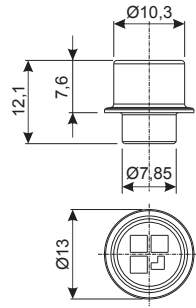

STRIKERS AND FASTENING MECHANISMS

01356K