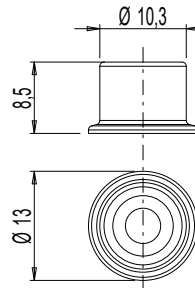

PAWLS

Functions

Pawl to be combined with a striker, required to create a locking point.

Online data sheet

01319K

A = pin B= striker

01332

01333

01352K

STRIKERS AND FASTENING MECHANISMS

01356K

02315K

02320

04027K

04030K

04042K

04049

04050

04067

Item code	Description	PROFILE CROSS - SECTION	Base Raw	Anodised Elox	Painted	Trend/Gold Brass	Pieces per pack
01319K	3RD FASTENING MECHANISM STRIKER	C007-C008	X				200
01332	PIN FOR ADDITIONAL FASTENING MECHANISMS		X				50
01333	ADDITIONAL FASTENING MECHANISM COMPONENT	C001-C002-C003-C004-C005-C006-C007-C008-C009-C010-C011-C012-C013-C014-C015-C016-C017	X				50
01352K	LOCKING PAWL	C001-C002-C003-C004-C005-C006-C007-C008-C009-C010-C011-C012-C013-C014-C015-C016-C017-P001-P002-P003-P004-P005-P006-P007-P008-P009-P010	X				400
01356K	ADDITIONAL PAWL	C001-C002-C003-C004-C005-C006-C007-C008-C009-C010-C011-C012-C013-C014-C015-C016-C017-P001-P002-P003-P004-P005-P006-P007-P008-P009-P010	X				400
02315K	ADDITIONAL FASTENING MECHANISM COMPONENT		X				500
02320	PIN FOR ADDITIONAL FASTENING MECHANISMS		X				500
04027K	FUTURA FIXED PAWL	C001-C002-C003-C004-C005-C006-C007-C008-C009-C010-C011-C012-C013-C014-C015-C016-C017-P001-P002-P003-P004-P005-P006-P007-P008-P009-P010	X				200
04030K	ADJUSTABLE LOCKING PAWL	C001-C002-C003-C004-C005-C006-C007-C008-C009-C010-C011-C012-C013-C014-C015-C016-C017-P001-P002-P003-P004-P005-P006-P007-P008-P009-P010	X				200
04042K	ADJUSTABLE LOCKING PAWL	C001-C002-C003-C004-C005-C006-C007-C008-C009-C010-C011-C012-C013-C014-C015-C016-C017-P001-P002-P003-P004-P005-P006-P007-P008-P009-P010	X				200
04049	FIXED PAWL		X				200
04050	FIXED PAWL	C001-C002-C003-C004-C005-C006-C007-C008-C009-C010-C011-C012-C013-C014-C015-C016-C017-P001-P002-P003-P004-P005-P006-P007-P008-P009-P010	X				200
04067	FUTURA FIXED PAWL	C001-C002-C003-C004-C005-C006-C011-C012-C013-C014-C015-C016-C017-P001-P002-P003-P004-P005-P006-P007-P008-P009-P010	X				200