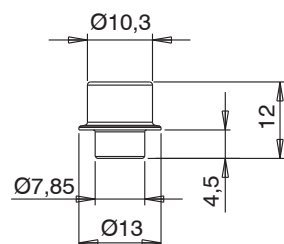

PAWLS

Functions

Pawl to be combined with a striker, required to create a locking point.

Online data sheet

01319K

A = pin B= striker

01332

01333

01352K