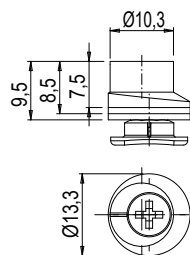

PAWLS

Functions

Pawl to be combined with a striker, required to create a locking point.

Online data sheet

01319K

A = pin B= striker

01332

01333

01352K

STRIKERS AND FASTENING MECHANISMS

01356K

02315K

02320

04027K

04030K

04042K

04049

04050

04067

Item code	Description	PROFILE CROSS - SECTION	Base Raw	Anodised Elox	Painted	Trend/Gold Brass	Pieces per pack
01319K	3RD FASTENING MECHANISM STRIKER	C007-C008	X				200
01332	PIN FOR ADDITIONAL FASTENING MECHANISMS		X				50
01333	ADDITIONAL FASTENING MECHANISM COMPONENT	C001-C002-C003-C004-C005-C006-C007-C008-C009-C010-C011-C012-C013-C014-C015-C016-C017	X				50
01352K	LOCKING PAWL	C001-C002-C003-C004-C005-C006-C007-C008-C009-C010-C011-C012-C013-C014-C015-C016-C017-P001-P002-P003-P004-P005-P006-P007-P008-P009-P010	X				400
01356K	ADDITIONAL PAWL	C001-C002-C003-C004-C005-C006-C007-C008-C009-C010-C011-C012-C013-C014-C015-C016-C017-P001-P002-P003-P004-P005-P006-P007-P008-P009-P010	X				400
02315K	ADDITIONAL FASTENING MECHANISM COMPONENT		X				500
02320	PIN FOR ADDITIONAL FASTENING MECHANISMS		X				500
04027K	FUTURA FIXED PAWL	C001-C002-C003-C004-C005-C006-C007-C008-C009-C010-C011-C012-C013-C014-C015-C016-C017-P001-P002-P003-P004-P005-P006-P007-P008-P009-P010	X				200
04030K	ADJUSTABLE LOCKING PAWL	C001-C002-C003-C004-C005-C006-C007-C008-C009-C010-C011-C012-C013-C014-C015-C016-C017-P001-P002-P003-P004-P005-P006-P007-P008-P009-P010	X				200
04042K	ADJUSTABLE LOCKING PAWL	C001-C002-C003-C004-C005-C006-C007-C008-C009-C010-C011-C012-C013-C014-C015-C016-C017-P001-P002-P003-P004-P005-P006-P007-P008-P009-P010	X				200
04049	FIXED PAWL		X				200
04050	FIXED PAWL	C001-C002-C003-C004-C005-C006-C007-C008-C009-C010-C011-C012-C013-C014-C015-C016-C017-P001-P002-P003-P004-P005-P006-P007-P008-P009-P010	X				200
04067	FUTURA FIXED PAWL	C001-C002-C003-C004-C005-C006-C011-C012-C013-C014-C015-C016-C017-P001-P002-P003-P004-P005-P006-P007-P008-P009-P010	X				200