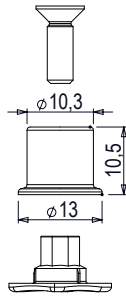

PAWLS

Functions

Pawl to be combined with a striker, required to create a locking point.

Online data sheet

01319K

A = pin B= striker

01332

01333

01352K

STRIKERS AND FASTENING MECHANISMS

01356K

02315K

02320

04027K

04030K

04042K

04049

04050

04067

Item code	Description	PROFILE CROSS - SECTION	Base Raw	Anodised Elox	Painted	Trend/Gold Brass	Pieces per pack
01319K	3RD FASTENING MECHANISM STRIKER	C007-C008	X				200
01332	PIN FOR ADDITIONAL FASTENING MECHANISMS		X				50
01333	ADDITIONAL FASTENING MECHANISM COMPONENT	C001-C002-C003-C004-C005-C006-C007-C008-C009-C010-C011-C012-C013-C014-C015-C016-C017	X				50
01352K	LOCKING PAWL	C001-C002-C003-C004-C005-C006-C007-C008-C009-C010-C011-C012-C013-C014-C015-C016-C017-P001-P002-P003-P004-P005-P006-P007-P008-P009-P010	X				400
01356K	ADDITIONAL PAWL	C001-C002-C003-C004-C005-C006-C007-C008-C009-C010-C011-C012-C013-C014-C015-C016-C017-P001-P002-P003-P004-P005-P006-P007-P008-P009-P010	X				400
02315K	ADDITIONAL FASTENING MECHANISM COMPONENT		X				500
02320	PIN FOR ADDITIONAL FASTENING MECHANISMS		X				500
04027K	FUTURA FIXED PAWL	C001-C002-C003-C004-C005-C006-C007-C008-C009-C010-C011-C012-C013-C014-C015-C016-C017-P001-P002-P003-P004-P005-P006-P007-P008-P009-P010	X				200
04030K	ADJUSTABLE LOCKING PAWL	C001-C002-C003-C004-C005-C006-C007-C008-C009-C010-C011-C012-C013-C014-C015-C016-C017-P001-P002-P003-P004-P005-P006-P007-P008-P009-P010	X				200
04042K	ADJUSTABLE LOCKING PAWL	C001-C002-C003-C004-C005-C006-C007-C008-C009-C010-C011-C012-C013-C014-C015-C016-C017-P001-P002-P003-P004-P005-P006-P007-P008-P009-P010	X				200
04049	FIXED PAWL		X				200
04050	FIXED PAWL	C001-C002-C003-C004-C005-C006-C007-C008-C009-C010-C011-C012-C013-C014-C015-C016-C017-P001-P002-P003-P004-P005-P006-P007-P008-P009-P010	X				200
04067	FUTURA FIXED PAWL	C001-C002-C003-C004-C005-C006-C011-C012-C013-C014-C015-C016-C017-P001-P002-P003-P004-P005-P006-P007-P008-P009-P010	X				200