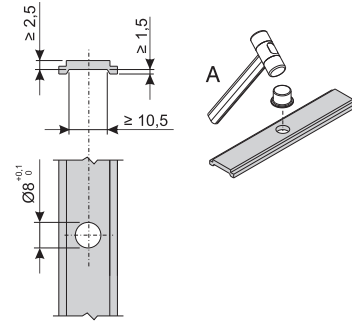

PAWLS

Functions

Pawl to be combined with a striker, required to create a locking point.

Online data sheet

01319K

A = pin B= striker

01332

01333

01352K

STRIKERS AND FASTENING MECHANISMS

01356K

02315K

02320

04027K

04030K

04042K

04049

04050

04067

Item code	Description	PROFILE CROSS - SECTION	Base Raw	Anodised Elox	Painted	Trend/Gold Brass	Pieces per pack
01319K	3RD FASTENING MECHANISM STRIKER	C007-C008	X				200
01332	PIN FOR ADDITIONAL FASTENING MECHANISMS		X				50
01333	ADDITIONAL FASTENING MECHANISM COMPONENT	C001-C002-C003-C004-C005-C006-C007-C008-C009-C010-C011-C012-C013-C014-C015-C016-C017	X				50
01352K	LOCKING PAWL	C001-C002-C003-C004-C005-C006-C007-C008-C009-C010-C011-C012-C013-C014-C015-C016-C017-P001-P002-P003-P004-P005-P006-P007-P008-P009-P010	X				400
01356K	ADDITIONAL PAWL	C001-C002-C003-C004-C005-C006-C007-C008-C009-C010-C011-C012-C013-C014-C015-C016-C017-P001-P002-P003-P004-P005-P006-P007-P008-P009-P010	X				400
02315K	ADDITIONAL FASTENING MECHANISM COMPONENT		X				500
02320	PIN FOR ADDITIONAL FASTENING MECHANISMS		X				500
04027K	FUTURA FIXED PAWL	C001-C002-C003-C004-C005-C006-C007-C008-C009-C010-C011-C012-C013-C014-C015-C016-C017-P001-P002-P003-P004-P005-P006-P007-P008-P009-P010	X				200
04030K	ADJUSTABLE LOCKING PAWL	C001-C002-C003-C004-C005-C006-C007-C008-C009-C010-C011-C012-C013-C014-C015-C016-C017-P001-P002-P003-P004-P005-P006-P007-P008-P009-P010	X				200
04042K	ADJUSTABLE LOCKING PAWL	C001-C002-C003-C004-C005-C006-C007-C008-C009-C010-C011-C012-C013-C014-C015-C016-C017-P001-P002-P003-P004-P005-P006-P007-P008-P009-P010	X				200
04049	FIXED PAWL		X				200
04050	FIXED PAWL	C001-C002-C003-C004-C005-C006-C007-C008-C009-C010-C011-C012-C013-C014-C015-C016-C017-P001-P002-P003-P004-P005-P006-P007-P008-P009-P010	X				200
04067	FUTURA FIXED PAWL	C001-C002-C003-C004-C005-C006-C011-C012-C013-C014-C015-C016-C017-P001-P002-P003-P004-P005-P006-P007-P008-P009-P010	X				200