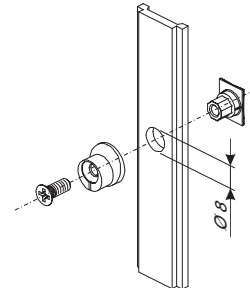

PAWLS

Functions

Pawl to be combined with a striker, required to create a locking point.

Online data sheet

01319K

A = pin B= striker

01332

01333

01352K

STRIKERS AND FASTENING MECHANISMS

01356K

02315K

02320

04027K

04030K

04042K

04049

04050

04067

Item code	Description	PROFILE CROSS - SECTION	Base Raw	Anodised Elox	Painted	Trend/Gold Brass	Pieces per pack
01319K	3RD FASTENING MECHANISM STRIKER	C007-C008	X				200
01332	PIN FOR ADDITIONAL FASTENING MECHANISMS		X				50
01333	ADDITIONAL FASTENING MECHANISM COMPONENT	C001-C002-C003-C004-C005-C006-C007-C008-C009-C010-C011-C012-C013-C014-C015-C016-C017	X				50
01352K	LOCKING PAWL	C001-C002-C003-C004-C005-C006-C007-C008-C009-C010-C011-C012-C013-C014-C015-C016-C017-P001-P002-P003-P004-P005-P006-P007-P008-P009-P010	X				400
01356K	ADDITIONAL PAWL	C001-C002-C003-C004-C005-C006-C007-C008-C009-C010-C011-C012-C013-C014-C015-C016-C017-P001-P002-P003-P004-P005-P006-P007-P008-P009-P010	X				400
02315K	ADDITIONAL FASTENING MECHANISM COMPONENT		X				500
02320	PIN FOR ADDITIONAL FASTENING MECHANISMS		X				500
04027K	FUTURA FIXED PAWL	C001-C002-C003-C004-C005-C006-C007-C008-C009-C010-C011-C012-C013-C014-C015-C016-C017-P001-P002-P003-P004-P005-P006-P007-P008-P009-P010	X				200
04030K	ADJUSTABLE LOCKING PAWL	C001-C002-C003-C004-C005-C006-C007-C008-C009-C010-C011-C012-C013-C014-C015-C016-C017-P001-P002-P003-P004-P005-P006-P007-P008-P009-P010	X				200
04042K	ADJUSTABLE LOCKING PAWL	C001-C002-C003-C004-C005-C006-C007-C008-C009-C010-C011-C012-C013-C014-C015-C016-C017-P001-P002-P003-P004-P005-P006-P007-P008-P009-P010	X				200
04049	FIXED PAWL		X				200
04050	FIXED PAWL	C001-C002-C003-C004-C005-C006-C007-C008-C009-C010-C011-C012-C013-C014-C015-C016-C017-P001-P002-P003-P004-P005-P006-P007-P008-P009-P010	X				200
04067	FUTURA FIXED PAWL	C001-C002-C003-C004-C005-C006-C011-C012-C013-C014-C015-C016-C017-P001-P002-P003-P004-P005-P006-P007-P008-P009-P010	X				200