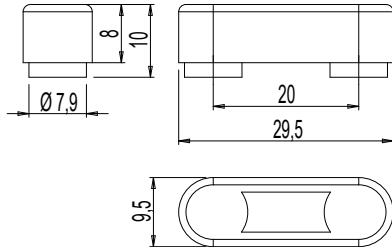

PAWLS

Functions

Pawl to be combined with a striker, required to create a locking point.

Online data sheet

01319K

A = pin B= striker

01332

01333

01352K

STRIKERS AND FASTENING MECHANISMS

01356K

02315K

02320

04027K

04030K

04042K

04049

04050

04067

Item code	Description	PROFILE CROSS - SECTION	Base Raw	Anodised Elox	Painted	Trend/Gold Brass	Pieces per pack
01319K	3RD FASTENING MECHANISM STRIKER	C007-C008	X				200
01332	PIN FOR ADDITIONAL FASTENING MECHANISMS		X				50
01333	ADDITIONAL FASTENING MECHANISM COMPONENT	C001-C002-C003-C004-C005-C006-C007-C008-C009-C010-C011-C012-C013-C014-C015-C016-C017	X				50
01352K	LOCKING PAWL	C001-C002-C003-C004-C005-C006-C007-C008-C009-C010-C011-C012-C013-C014-C015-C016-C017-P001-P002-P003-P004-P005-P006-P007-P008-P009-P010	X				400
01356K	ADDITIONAL PAWL	C001-C002-C003-C004-C005-C006-C007-C008-C009-C010-C011-C012-C013-C014-C015-C016-C017-P001-P002-P003-P004-P005-P006-P007-P008-P009-P010	X				400
02315K	ADDITIONAL FASTENING MECHANISM COMPONENT		X				500
02320	PIN FOR ADDITIONAL FASTENING MECHANISMS		X				500
04027K	FUTURA FIXED PAWL	C001-C002-C003-C004-C005-C006-C007-C008-C009-C010-C011-C012-C013-C014-C015-C016-C017-P001-P002-P003-P004-P005-P006-P007-P008-P009-P010	X				200
04030K	ADJUSTABLE LOCKING PAWL	C001-C002-C003-C004-C005-C006-C007-C008-C009-C010-C011-C012-C013-C014-C015-C016-C017-P001-P002-P003-P004-P005-P006-P007-P008-P009-P010	X				200
04042K	ADJUSTABLE LOCKING PAWL	C001-C002-C003-C004-C005-C006-C007-C008-C009-C010-C011-C012-C013-C014-C015-C016-C017-P001-P002-P003-P004-P005-P006-P007-P008-P009-P010	X				200
04049	FIXED PAWL		X				200
04050	FIXED PAWL	C001-C002-C003-C004-C005-C006-C007-C008-C009-C010-C011-C012-C013-C014-C015-C016-C017-P001-P002-P003-P004-P005-P006-P007-P008-P009-P010	X				200
04067	FUTURA FIXED PAWL	C001-C002-C003-C004-C005-C006-C011-C012-C013-C014-C015-C016-C017-P001-P002-P003-P004-P005-P006-P007-P008-P009-P010	X				200