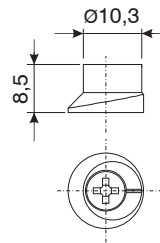

PAWLS

Functions

Pawl to be combined with a striker, required to create a locking point.

Online data sheet

01319K

A = pin B= striker

01332

01333

01352K

STRIKERS AND FASTENING MECHANISMS

01356K

02315K

02320

04027K

04030K

04042K

04049

04050

04067

Item code	Description	PROFILE CROSS - SECTION	Base Raw	Anodised Elox	Painted	Trend/Gold Brass	Pieces per pack
01319K	3RD FASTENING MECHANISM STRIKER	C007-C008	X				200
01332	PIN FOR ADDITIONAL FASTENING MECHANISMS		X				50
01333	ADDITIONAL FASTENING MECHANISM COMPONENT	C001-C002-C003-C004-C005-C006-C007-C008-C009-C010-C011-C012-C013-C014-C015-C016-C017	X				50
01352K	LOCKING PAWL	C001-C002-C003-C004-C005-C006-C007-C008-C009-C010-C011-C012-C013-C014-C015-C016-C017-P001-P002-P003-P004-P005-P006-P007-P008-P009-P010	X				400
01356K	ADDITIONAL PAWL	C001-C002-C003-C004-C005-C006-C007-C008-C009-C010-C011-C012-C013-C014-C015-C016-C017-P001-P002-P003-P004-P005-P006-P007-P008-P009-P010	X				400
02315K	ADDITIONAL FASTENING MECHANISM COMPONENT		X				500
02320	PIN FOR ADDITIONAL FASTENING MECHANISMS		X				500
04027K	FUTURA FIXED PAWL	C001-C002-C003-C004-C005-C006-C007-C008-C009-C010-C011-C012-C013-C014-C015-C016-C017-P001-P002-P003-P004-P005-P006-P007-P008-P009-P010	X				200
04030K	ADJUSTABLE LOCKING PAWL	C001-C002-C003-C004-C005-C006-C007-C008-C009-C010-C011-C012-C013-C014-C015-C016-C017-P001-P002-P003-P004-P005-P006-P007-P008-P009-P010	X				200
04042K	ADJUSTABLE LOCKING PAWL	C001-C002-C003-C004-C005-C006-C007-C008-C009-C010-C011-C012-C013-C014-C015-C016-C017-P001-P002-P003-P004-P005-P006-P007-P008-P009-P010	X				200
04049	FIXED PAWL		X				200
04050	FIXED PAWL	C001-C002-C003-C004-C005-C006-C007-C008-C009-C010-C011-C012-C013-C014-C015-C016-C017-P001-P002-P003-P004-P005-P006-P007-P008-P009-P010	X				200
04067	FUTURA FIXED PAWL	C001-C002-C003-C004-C005-C006-C011-C012-C013-C014-C015-C016-C017-P001-P002-P003-P004-P005-P006-P007-P008-P009-P010	X				200