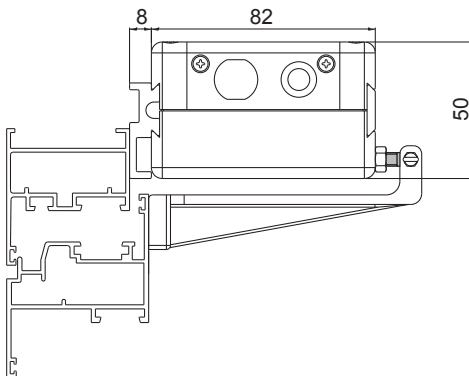

CHAIN EXTENSION PINS

Functions

Pins to extend the chain of the VARIA 24Vdc, VARIA UNI 230Vac and VARIA LUX actuators.

Technical Features

Eye bolts for fixing of top-hung and bottom-hung windows. The eye bolts allow connection between the casement connection and the actuator chain also in the case of steps of between 13 and 33 mm.

The eye bolts are compatible with the following actuators:

- Varia 24Vdc (art. 01495)
- Varia UNI 230Vac (art. 01654)
- Varia LUX 230Vac (art 01618)

Materials

Galvanized steel eye bolts

Standard bottom-hung window application

Standard top-hung window application

Bottom-hung window application with chain extension pins
(A= 04847; B= 63993)

Top-hung window application with chain extension pins
(A= 04847; B= 63993)

Item code	Description	Note	Base Raw	Anodised Elox	Painted	Trend/Gold Brass	Pieces per pack
04847	CHAIN EXT. PINS ZNB	mm 40	X				10
63993	CHAIN EXT. PINS ZNB	mm 50	X				10