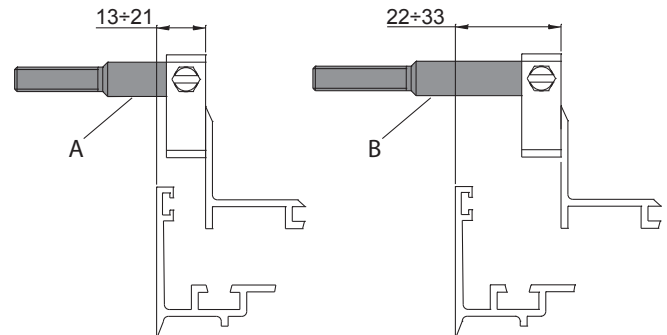

CHAIN EXTENSION PINS

Functions

Pins to extend the chain of the VARIA 24Vdc, VARIA UNI 230Vac and VARIA LUX actuators.

Technical Features

Eye bolts for fixing of top-hung and bottom-hung windows. The eye bolts allow connection between the casement connection and the actuator chain also in the case of steps of between 13 and 33 mm.

The eye bolts are compatible with the following actuators:

- Varia 24Vdc (art. 01495)
- Varia UNI 230Vac (art. 01654)
- Varia LUX 230Vac (art 01618)

Materials

Galvanized steel eye bolts

Standard bottom-hung window application

Standard top-hung window application

Bottom-hung window application with chain extension pins
(A= 04847; B= 63993)

Top-hung window application with chain extension pins
(A= 04847; B= 63993)

Item code	Description	Note	Base Raw	Anodised Elox	Painted	Trend/Gold Brass	Pieces per pack
04847	CHAIN EXT. PINS ZNB	mm 40	X				10
63993	CHAIN EXT. PINS ZNB	mm 50	X				10