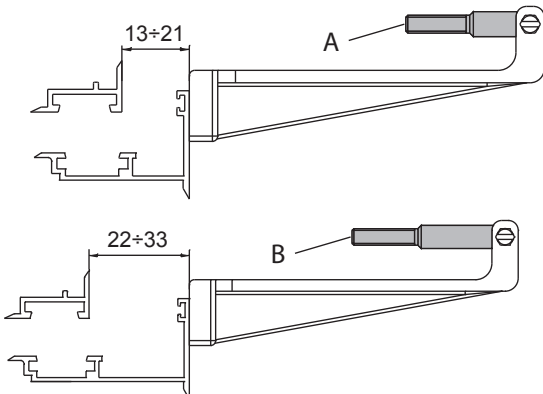

CHAIN EXTENSION PINS

Functions

Pins to extend the chain of the VARIA 24Vdc, VARIA UNI 230Vac and VARIA LUX actuators.

Technical Features

Eye bolts for fixing of top-hung and bottom-hung windows. The eye bolts allow connection between the casement connection and the actuator chain also in the case of steps of between 13 and 33 mm.

The eye bolts are compatible with the following actuators:

- Varia 24Vdc (art. 01495)
- Varia UNI 230Vac (art. 01654)
- Varia LUX 230Vac (art 01618)

Materials

Galvanized steel eye bolts

Standard bottom-hung window application

Standard top-hung window application

Bottom-hung window application with chain extension pins
(A= 04847; B= 63993)

Top-hung window application with chain extension pins
(A= 04847; B= 63993)

Item code	Description	Note	Base Raw	Anodised Elox	Painted	Trend/Gold Brass	Pieces per pack
04847	CHAIN EXT. PINS ZNB	mm 40	X				10
63993	CHAIN EXT. PINS ZNB	mm 50	X				10