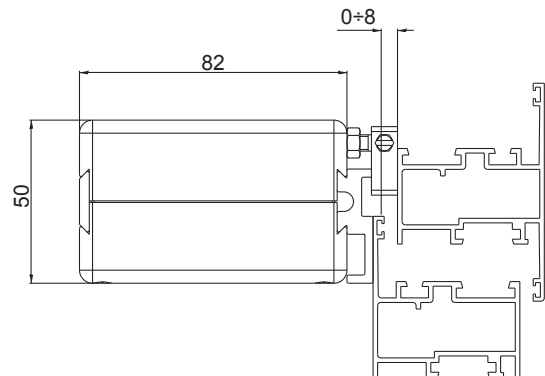

CHAIN EXTENSION PINS

Functions

Pins to extend the chain of the VARIA 24Vdc, VARIA UNI 230Vac and VARIA LUX actuators.

Technical Features

Eye bolts for fixing of top-hung and bottom-hung windows. The eye bolts allow connection between the casement connection and the actuator chain also in the case of steps of between 13 and 33 mm.

The eye bolts are compatible with the following actuators:

- Varia 24Vdc (art. 01495)
- Varia UNI 230Vac (art. 01654)
- Varia LUX 230Vac (art 01618)

Materials

Galvanized steel eye bolts

Standard bottom-hung window application

Standard top-hung window application

Bottom-hung window application with chain extension pins
(A= 04847; B= 63993)

Top-hung window application with chain extension pins
(A= 04847; B= 63993)

Item code	Description	Note	Base Raw	Anodised Elox	Painted	Trend/Gold Brass	Pieces per pack
04847	CHAIN EXT. PINS ZNB	mm 40	X				10
63993	CHAIN EXT. PINS ZNB	mm 50	X				10