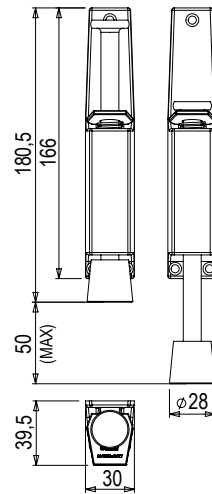

FLOOR STRIKER PLATES

Functions

Strikers and bushings to combine with rods and bolts, if the threshold is used as counter-frame.

Online data sheet

01320

01326

02144

# DOOR BOLTS

02159

02183

03901

Item code	Description	Note	Base Raw	Anodised Elox	Painted	Trend/Gold Brass	Pieces per pack
01320	ROD STRIKER PLATE for sill	stainless steel	X				100
01326	ROD STRIKER PLATE FOR SILL		X				100
02144	THRESHOLD BUSH WITH SHUTTER		X				100
02159	THRESHOLD BUSH		X				50
02183	BULL BOLT THRESHOLD BUSH		X				20
03901	DOOR STOP		X				20