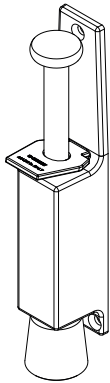

FLOOR STRIKER PLATES

Functions

Strikers and bushings to combine with rods and bolts, if the threshold is used as counter-frame.

Online data sheet

01320

01326

02144

# DOOR BOLTS

02159

02183

03901

Item code	Description	Note	Base Raw	Anodised Elox	Painted	Trend/Gold Brass	Pieces per pack
01320	ROD STRIKER PLATE for sill	stainless steel	X				100
01326	ROD STRIKER PLATE FOR SILL		X				100
02144	THRESHOLD BUSH WITH SHUTTER		X				100
02159	THRESHOLD BUSH		X				50
02183	BULL BOLT THRESHOLD BUSH		X				20
03901	DOOR STOP		X				20