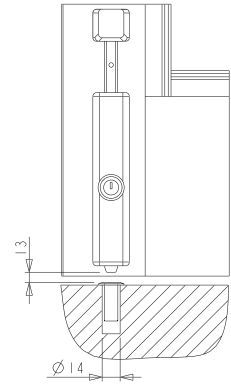

FLOOR STRIKER PLATES

Functions

Strikers and bushings to combine with rods and bolts, if the threshold is used as counter-frame.

Online data sheet

01320

01326

02144

# DOOR BOLTS

02159

02183

03901

Item code	Description	Note	Base Raw	Anodised Elox	Painted	Trend/Gold Brass	Pieces per pack
01320	ROD STRIKER PLATE for sill	stainless steel	X				100
01326	ROD STRIKER PLATE FOR SILL		X				100
02144	THRESHOLD BUSH WITH SHUTTER		X				100
02159	THRESHOLD BUSH		X				50
02183	BULL BOLT THRESHOLD BUSH		X				20
03901	DOOR STOP		X				20