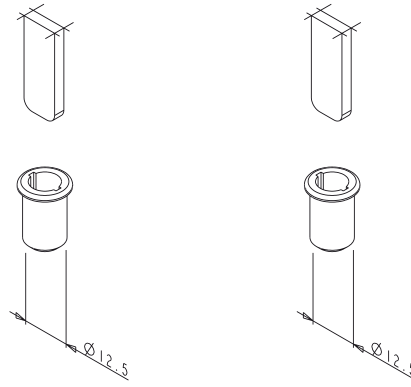

FLOOR STRIKER PLATES

Functions

Strikers and bushings to combine with rods and bolts, if the threshold is used as counter-frame.

Online data sheet

01320

01326

02144

# DOOR BOLTS

02159

02183

03901

Item code	Description	Note	Base Raw	Anodised Elox	Painted	Trend/Gold Brass	Pieces per pack
01320	ROD STRIKER PLATE for sill	stainless steel	X				100
01326	ROD STRIKER PLATE FOR SILL		X				100
02144	THRESHOLD BUSH WITH SHUTTER		X				100
02159	THRESHOLD BUSH		X				50
02183	BULL BOLT THRESHOLD BUSH		X				20
03901	DOOR STOP		X				20