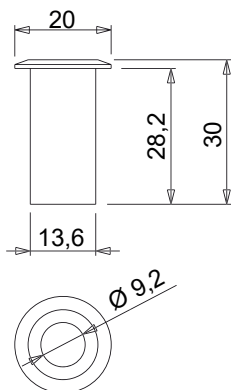

FLOOR STRIKER PLATES

Functions

Strikers and bushings to combine with rods and bolts, if the threshold is used as counter-frame.

Online data sheet

01320

01326

02144

# DOOR BOLTS

02159

02183

03901

Item code	Description	Note	Base Raw	Anodised Elox	Painted	Trend/Gold Brass	Pieces per pack
01320	ROD STRIKER PLATE for sill	stainless steel	X				100
01326	ROD STRIKER PLATE FOR SILL		X				100
02144	THRESHOLD BUSH WITH SHUTTER		X				100
02159	THRESHOLD BUSH		X				50
02183	BULL BOLT THRESHOLD BUSH		X				20
03901	DOOR STOP		X				20