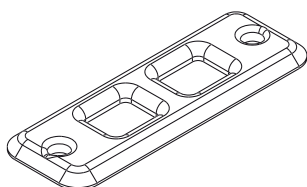

FLOOR STRIKER PLATES

Functions

Strikers and bushings to combine with rods and bolts, if the threshold is used as counter-frame.

Online data sheet

01320

01326

02144

# DOOR BOLTS

02159

02183

03901

Item code	Description	Note	Base Raw	Anodised Elox	Painted	Trend/Gold Brass	Pieces per pack
01320	ROD STRIKER PLATE for sill	stainless steel	X				100
01326	ROD STRIKER PLATE FOR SILL		X				100
02144	THRESHOLD BUSH WITH SHUTTER		X				100
02159	THRESHOLD BUSH		X				50
02183	BULL BOLT THRESHOLD BUSH		X				20
03901	DOOR STOP		X				20