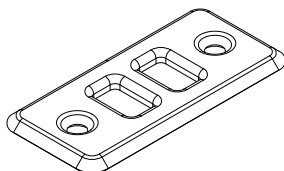

FLOOR STRIKER PLATES

Functions

Strikers and bushings to combine with rods and bolts, if the threshold is used as counter-frame.

Online data sheet

01320

01326

02144

# DOOR BOLTS

02159

02183

03901

Item code	Description	Note	Base Raw	Anodised Elox	Painted	Trend/Gold Brass	Pieces per pack
01320	ROD STRIKER PLATE for sill	stainless steel	X				100
01326	ROD STRIKER PLATE FOR SILL		X				100
02144	THRESHOLD BUSH WITH SHUTTER		X				100
02159	THRESHOLD BUSH		X				50
02183	BULL BOLT THRESHOLD BUSH		X				20
03901	DOOR STOP		X				20