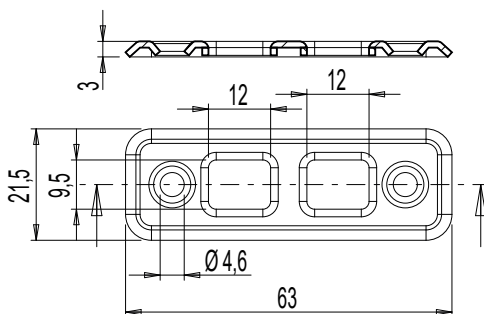

FLOOR STRIKER PLATES

Functions

Strikers and bushings to combine with rods and bolts, if the threshold is used as counter-frame.

Online data sheet

01320

01326

02144

# DOOR BOLTS

02159

02183

03901

Item code	Description	Note	Base Raw	Anodised Elox	Painted	Trend/Gold Brass	Pieces per pack
01320	ROD STRIKER PLATE for sill	stainless steel	X				100
01326	ROD STRIKER PLATE FOR SILL		X				100
02144	THRESHOLD BUSH WITH SHUTTER		X				100
02159	THRESHOLD BUSH		X				50
02183	BULL BOLT THRESHOLD BUSH		X				20
03901	DOOR STOP		X				20