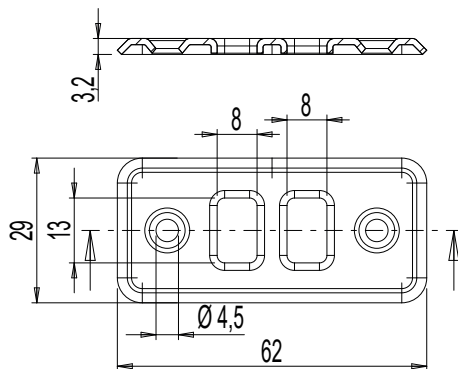

FLOOR STRIKER PLATES

Functions

Strikers and bushings to combine with rods and bolts, if the threshold is used as counter-frame.

Online data sheet

01320

01326

02144

# DOOR BOLTS

02159

02183

03901

Item code	Description	Note	Base Raw	Anodised Elox	Painted	Trend/Gold Brass	Pieces per pack
01320	ROD STRIKER PLATE for sill	stainless steel	X				100
01326	ROD STRIKER PLATE FOR SILL		X				100
02144	THRESHOLD BUSH WITH SHUTTER		X				100
02159	THRESHOLD BUSH		X				50
02183	BULL BOLT THRESHOLD BUSH		X				20
03901	DOOR STOP		X				20