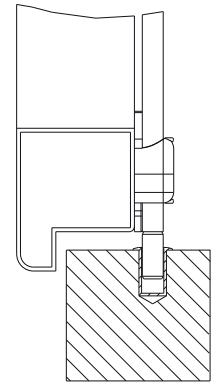

FLOOR STRIKER PLATES

Functions

Strikers and bushings to combine with rods and bolts, if the threshold is used as counter-frame.

Online data sheet

01320

01326

02144

# DOOR BOLTS

02159

02183

03901

Item code	Description	Note	Base Raw	Anodised Elox	Painted	Trend/Gold Brass	Pieces per pack
01320	ROD STRIKER PLATE for sill	stainless steel	X				100
01326	ROD STRIKER PLATE FOR SILL		X				100
02144	THRESHOLD BUSH WITH SHUTTER		X				100
02159	THRESHOLD BUSH		X				50
02183	BULL BOLT THRESHOLD BUSH		X				20
03901	DOOR STOP		X				20