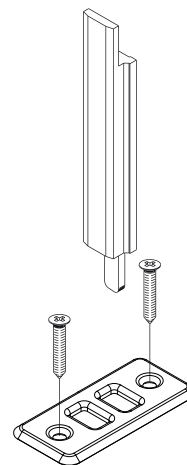

FLOOR STRIKER PLATES

Functions

Strikers and bushings to combine with rods and bolts, if the threshold is used as counter-frame.

Online data sheet

01320

01326

02144

# DOOR BOLTS

02159

02183

03901

Item code	Description	Note	Base Raw	Anodised Elox	Painted	Trend/Gold Brass	Pieces per pack
01320	ROD STRIKER PLATE for sill	stainless steel	X				100
01326	ROD STRIKER PLATE FOR SILL		X				100
02144	THRESHOLD BUSH WITH SHUTTER		X				100
02159	THRESHOLD BUSH		X				50
02183	BULL BOLT THRESHOLD BUSH		X				20
03901	DOOR STOP		X				20