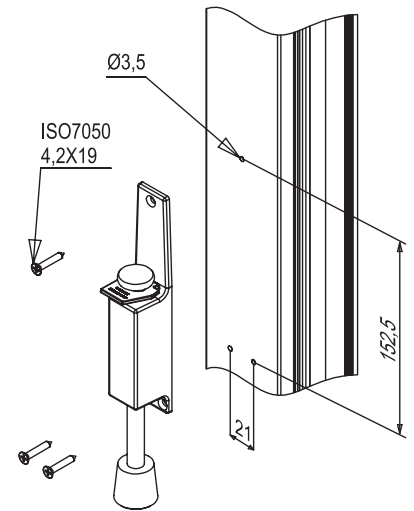

FLOOR STRIKER PLATES

Functions

Strikers and bushings to combine with rods and bolts, if the threshold is used as counter-frame.

Online data sheet

01320

01326

02144

# DOOR BOLTS

02159

02183

03901

Item code	Description	Note	Base Raw	Anodised Elox	Painted	Trend/Gold Brass	Pieces per pack
01320	ROD STRIKER PLATE for sill	stainless steel	X				100
01326	ROD STRIKER PLATE FOR SILL		X				100
02144	THRESHOLD BUSH WITH SHUTTER		X				100
02159	THRESHOLD BUSH		X				50
02183	BULL BOLT THRESHOLD BUSH		X				20
03901	DOOR STOP		X				20