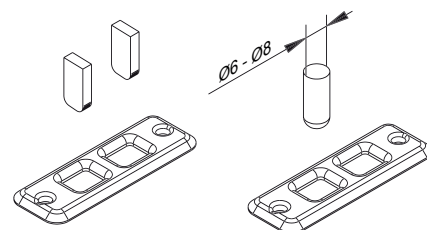

FLOOR STRIKER PLATES

Functions

Strikers and bushings to combine with rods and bolts, if the threshold is used as counter-frame.

Online data sheet

01320

01326

02144

# DOOR BOLTS

02159

02183

03901

Item code	Description	Note	Base Raw	Anodised Elox	Painted	Trend/Gold Brass	Pieces per pack
01320	ROD STRIKER PLATE for sill	stainless steel	X				100
01326	ROD STRIKER PLATE FOR SILL		X				100
02144	THRESHOLD BUSH WITH SHUTTER		X				100
02159	THRESHOLD BUSH		X				50
02183	BULL BOLT THRESHOLD BUSH		X				20
03901	DOOR STOP		X				20