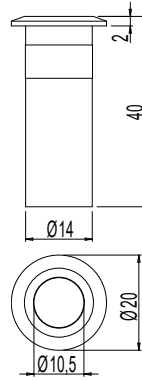

FLOOR STRIKER PLATES

Functions

Strikers and bushings to combine with rods and bolts, if the threshold is used as counter-frame.

Online data sheet

01320

01326

02144

# DOOR BOLTS

02159

02183

03901

Item code	Description	Note	Base Raw	Anodised Elox	Painted	Trend/Gold Brass	Pieces per pack
01320	ROD STRIKER PLATE for sill	stainless steel	X				100
01326	ROD STRIKER PLATE FOR SILL		X				100
02144	THRESHOLD BUSH WITH SHUTTER		X				100
02159	THRESHOLD BUSH		X				50
02183	BULL BOLT THRESHOLD BUSH		X				20
03901	DOOR STOP		X				20