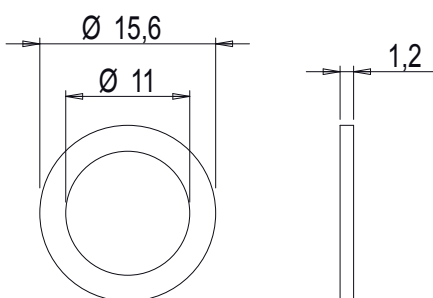

SHIMMING WASHER

Functions

Shim washer to be used in conjunction with the Giesse hinges, when required.

Online data sheet

Materials

Polyamide

Item code	Description	Note	Base Raw	Anodised Elox	Painted	Trend/Gold Brass	Pieces per pack
02301	SHIMMING WASHER		X				100