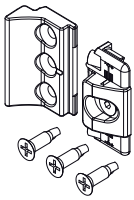

### Functions

The fastening element can be used to create additional fastening mechanism on any aluminium sash, making the entire window structure sturdier. They are also compression adjustable.

Designed specifically for use with CHIC sash concealed hinges.

Online data sheet

CHIC

04358

Compression adjustment

CHIC

05288

Compression adjustment

Item code	Description	PROFILE CROSS - SECTION	Can be combined with	Base Raw	Anodised Elox	Painted	Trend/Gold Brass	Pieces per pack
04358	ADJUSTABLE CHIC FASTENING ELEMENT	C001-C002-C003-C004-C005-C006	CHIC	X				50
05288	ADJUSTABLE CHIC FASTENING ELEMENT	C007	CHIC	X				25