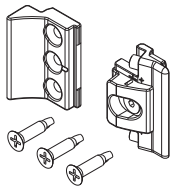

### Functions

The fastening element can be used to create additional fastening mechanism on any aluminium sash, making the entire window structure sturdier. They are also compression adjustable.

Designed specifically for use with CHIC sash concealed hinges.

Online data sheet

CHIC

04358

Compression adjustment

CHIC

05288

Compression adjustment

Item code	Description	PROFILE CROSS - SECTION	Can be combined with	Base Raw	Anodised Elox	Painted	Trend/Gold Brass	Pieces per pack
04358	ADJUSTABLE CHIC FASTENING ELEMENT	C001-C002-C003-C004-C005-C006	CHIC	X				50
05288	ADJUSTABLE CHIC FASTENING ELEMENT	C007	CHIC	X				25