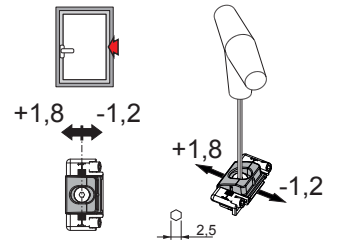

### Functions

The fastening element can be used to create additional fastening mechanism on any aluminium sash, making the entire window structure sturdier. They are also compression adjustable.

Designed specifically for use with CHIC sash concealed hinges.

Online data sheet

CHIC

04358

Compression adjustment

CHIC

05288

Compression adjustment

Item code	Description	PROFILE CROSS - SECTION	Can be combined with	Base Raw	Anodised Elox	Painted	Trend/Gold Brass	Pieces per pack
04358	ADJUSTABLE CHIC FASTENING ELEMENT	C001-C002-C003-C004-C005-C006	CHIC	X				50
05288	ADJUSTABLE CHIC FASTENING ELEMENT	C007	CHIC	X				25