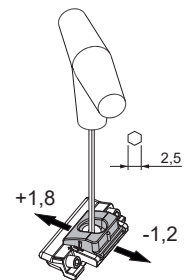

### Functions

The fastening element can be used to create additional fastening mechanism on any aluminium sash, making the entire window structure sturdier. They are also compression adjustable.

Designed specifically for use with CHIC sash concealed hinges.

Online data sheet

CHIC

04358

Compression adjustment

CHIC

05288

Compression adjustment

Item code	Description	PROFILE CROSS - SECTION	Can be combined with	Base Raw	Anodised Elox	Painted	Trend/Gold Brass	Pieces per pack
04358	ADJUSTABLE CHIC FASTENING ELEMENT	C001-C002-C003-C004-C005-C006	CHIC	X				50
05288	ADJUSTABLE CHIC FASTENING ELEMENT	C007	CHIC	X				25