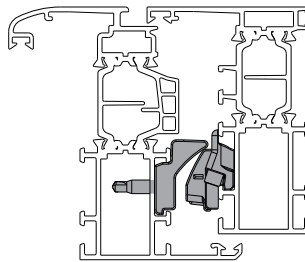

### Functions

The fastening element can be used to create additional fastening mechanism on any aluminium sash, making the entire window structure sturdier. They are also compression adjustable.

Designed specifically for use with CHIC sash concealed hinges.

Online data sheet

CHIC

04358

Compression adjustment

CHIC

05288

Compression adjustment

Item code	Description	PROFILE CROSS - SECTION	Can be combined with	Base Raw	Anodised Elox	Painted	Trend/Gold Brass	Pieces per pack
04358	ADJUSTABLE CHIC FASTENING ELEMENT	C001-C002-C003-C004-C005-C006	CHIC	X				50
05288	ADJUSTABLE CHIC FASTENING ELEMENT	C007	CHIC	X				25