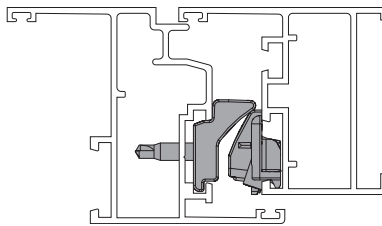

### Functions

The fastening element can be used to create additional fastening mechanism on any aluminium sash, making the entire window structure sturdier. They are also compression adjustable.

Designed specifically for use with CHIC sash concealed hinges.

Online data sheet

CHIC

04358

Compression adjustment

CHIC

05288

Compression adjustment

Item code	Description	PROFILE CROSS - SECTION	Can be combined with	Base Raw	Anodised Elox	Painted	Trend/Gold Brass	Pieces per pack
04358	ADJUSTABLE CHIC FASTENING ELEMENT	C001-C002-C003-C004-C005-C006	CHIC	X				50
05288	ADJUSTABLE CHIC FASTENING ELEMENT	C007	CHIC	X				25