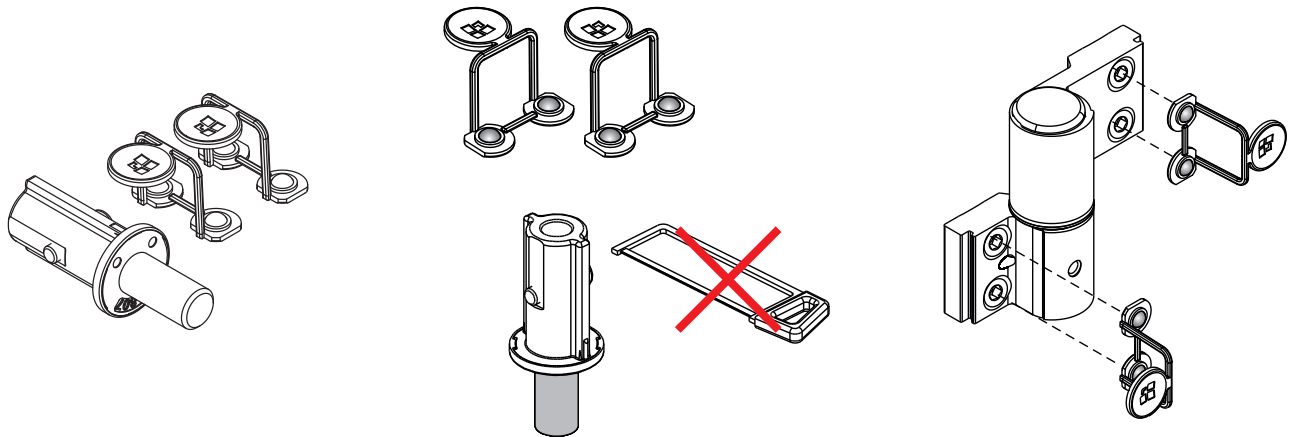

- no. 1 side adjustment cartridge with steel pin offering elevated cutting and corrosion resistance, to be used to replace the cartridge supplied with the hinge
- no. 2 supports with stainless steel balls to be inserted in the seat of the hinge to profile fixing screws

Burglar-proof kit for three-wing hinges, composed of:

- no. 2 steel half-pins offering elevated cutting and corrosion resistance, to be used to replace the half-pins of the side adjustment cartridge supplied with the hinge
- no. 3 supports with stainless steel balls to be inserted in the seat of the hinge fixing screws in outward opening applications

The burglar-proof kit must be used in conjunction with SKG class 2 (2-star) or class 3 (3-star) plugs to replace the standard plugs supplied with the hinge, depending on the chosen configuration.

The SKG 2-star plug is used on doors with 2 hinges (2 or 3 wings) equipped with burglar-proof balls; the SKG 3-star plug is used in the case of doors with 3 hinges (2 or 3 wings) equipped with burglar-proof balls.

Materials

Stainless steel burglar-proof balls
Balls support in polyamide
Steel pins with treatment providing elevated cutting and corrosion resistance
SKG plugs in polyamide

Article 05241

Article 05242

Article 05243 (set 2 leaf)