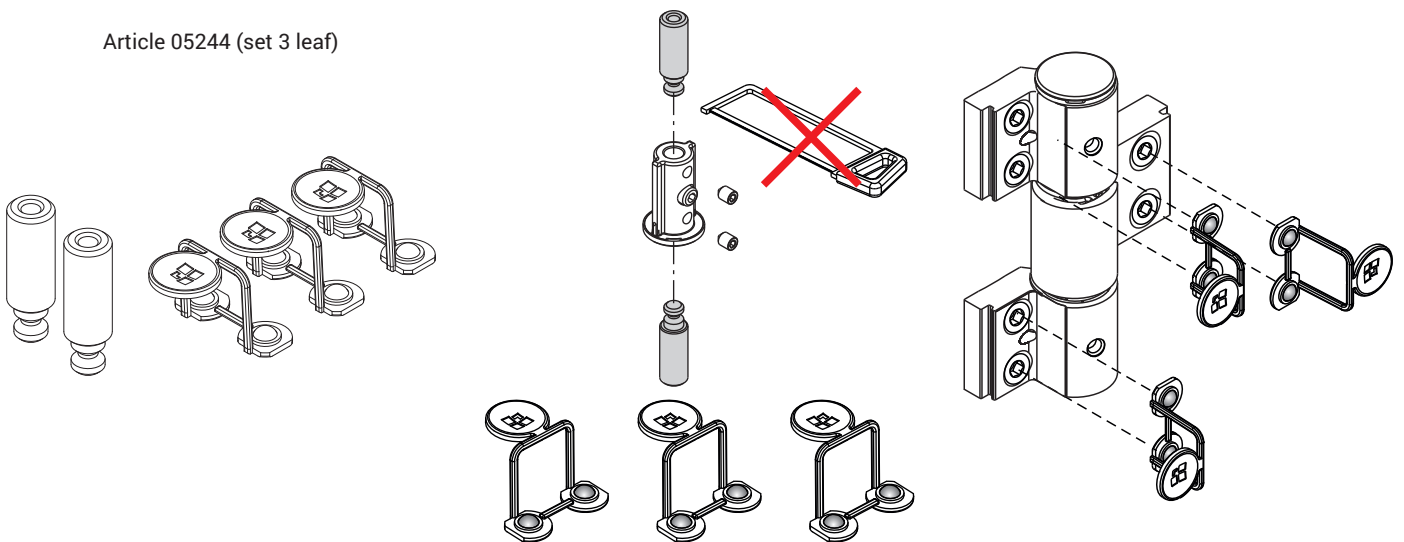

- no. 1 side adjustment cartridge with steel pin offering elevated cutting and corrosion resistance, to be used to replace the cartridge supplied with the hinge
- no. 2 supports with stainless steel balls to be inserted in the seat of the hinge to profile fixing screws

Burglar-proof kit for three-wing hinges, composed of:

- no. 2 steel half-pins offering elevated cutting and corrosion resistance, to be used to replace the half-pins of the side adjustment cartridge supplied with the hinge
- no. 3 supports with stainless steel balls to be inserted in the seat of the hinge fixing screws in outward opening applications

Materials

Stainless steel burglar-proof balls
Balls support in polyamide
Steel pins with treatment providing elevated cutting and corrosion resistance
SKG plugs in polyamide

Article 05241

Article 05242

Article 05243 (set 2 leaf)

Article 05244 (set 3 leaf)

Item code	Description	Compatible with counter-plates kit	Compatible with direct fixing M12 screws	Compatible with spacers	Base Raw	Anodised Elox	Painted	Trend/Gold Brass	Pieces per pack
05241	SKG 2 STAR PLUGS	-	-	-	X				40
05242	SKG 3 STAR PLUGS	-	-	-	X				40
05243	SKG 2-WING BURGLAR-PROOF KIT	0520001-0520101-0520201-0520301	05300-05301-05302-05303	0323901-0324001-0324101-0324201	X				10
05244	SKG 3-WING BURGLAR-PROOF KIT	0520001-0520101-0520201-0520301	05300-05301-05302-05303	0323901-0324001-0324101-0324201	X				10