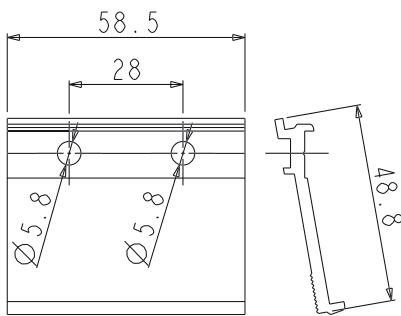

FIXING BRACKET

Functions

Wall fixing bracket, surface-mounting, for normal and insulating windows.

[Online data sheet](#)

Materials

Bracket in extruded aluminium
Fibreglass reinforced polyamide shims
Zinc plated steel screws.

Item code	Description	Note	Base Raw	Anodised Elox	Painted	Trend/Gold Brass	Pieces per pack
01228	FIXING BRACKET	to the wall	X				50