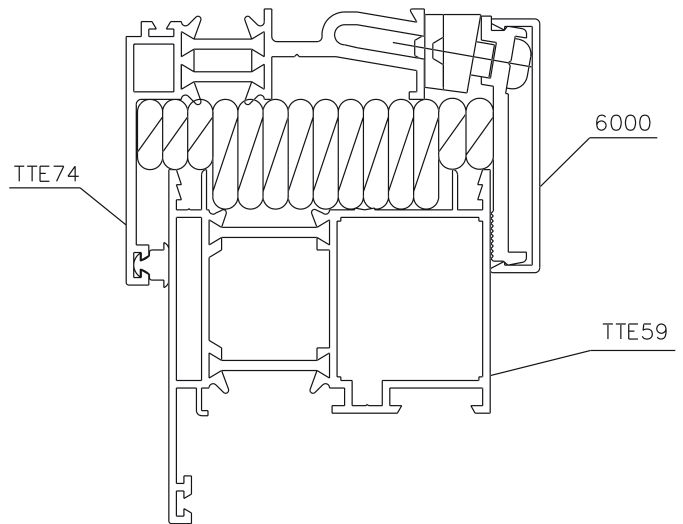

FIXING BRACKET

Functions

Wall fixing bracket, surface-mounting, for normal and insulating windows.

[Online data sheet](#)

Materials

Bracket in extruded aluminium
Fibreglass reinforced polyamide shims
Zinc plated steel screws.

Item code	Description	Note	Base Raw	Anodised Elox	Painted	Trend/Gold Brass	Pieces per pack
01228	FIXING BRACKET	to the wall	X				50