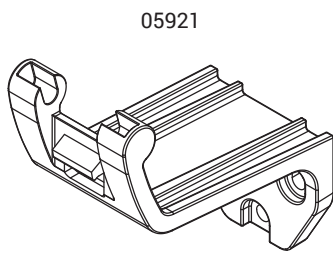

Stainless steel quick-fit fixing clip

05920

05921

05922

05923

05924

Item code	Description	notes	Material	supplied with VARIA TUBE	Compatible with	Base Raw	Anodised Elox	Painted	Trend/Gold Brass	Pieces per pack
05920	VARIA TUBE FRAME BRACKETS	Spare Part	steel	Yes	All Varia Tube Range articles			X		1
05921	VARIA TUBE BOTTOM-HUNG WINDOW BRACKETS		Zamak	No	All Varia Tube Range articles			X		1
05922	VARIA TUBE TOP-HUNG WINDOW BRACKET		Zamak	No	All Varia Tube Range articles			X		1
05923	VARIA TUBE HORIZONTAL CONNECTION TOP-HUNG WINDOW BRACKET		Zamak	No	All Varia Tube Range articles			X		1
05924	QUICK CONNECTION FOR VARIA TUBE	Spare Part	steel	Yes	All Varia Tube Range articles	X				1