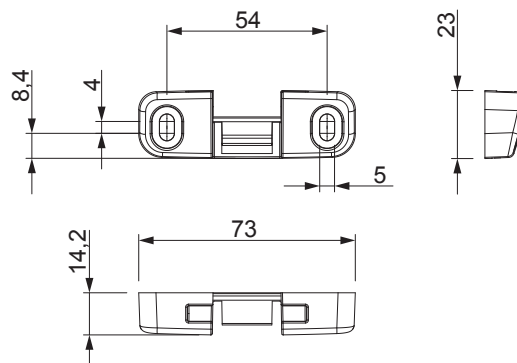

Stainless steel quick-fit fixing clip

05920

05921

05922

05923

05924

Item code	Description	notes	Material	supplied with VARIA TUBE	Compatible with	Base Raw	Anodised Elox	Painted	Trend/Gold Brass	Pieces per pack
05920	VARIA TUBE FRAME BRACKETS	Spare Part	steel	Yes	All Varia Tube Range articles			X		1
05921	VARIA TUBE BOTTOM-HUNG WINDOW BRACKETS		Zamak	No	All Varia Tube Range articles			X		1
05922	VARIA TUBE TOP-HUNG WINDOW BRACKET		Zamak	No	All Varia Tube Range articles			X		1
05923	VARIA TUBE HORIZONTAL CONNECTION TOP-HUNG WINDOW BRACKET		Zamak	No	All Varia Tube Range articles			X		1
05924	QUICK CONNECTION FOR VARIA TUBE	Spare Part	steel	Yes	All Varia Tube Range articles	X				1