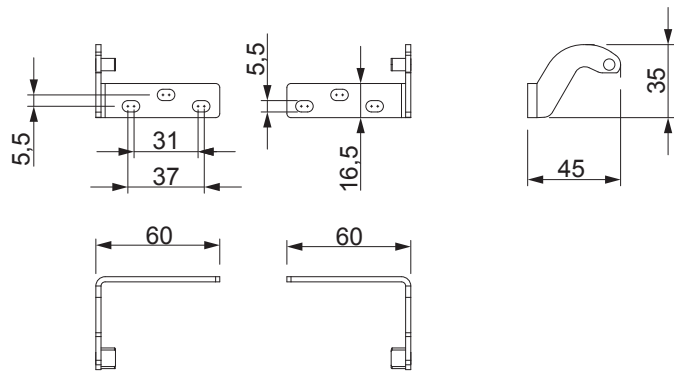

Stainless steel quick-fit fixing clip

05920

05921

05922

05923

05924

Item code	Description	notes	Material	supplied with VARIA TUBE	Compatible with	Base Raw	Anodised Elox	Painted	Trend/Gold Brass	Pieces per pack
05920	VARIA TUBE FRAME BRACKETS	Spare Part	steel	Yes	All Varia Tube Range articles			X		1
05921	VARIA TUBE BOTTOM-HUNG WINDOW BRACKETS		Zamak	No	All Varia Tube Range articles			X		1
05922	VARIA TUBE TOP-HUNG WINDOW BRACKET		Zamak	No	All Varia Tube Range articles			X		1
05923	VARIA TUBE HORIZONTAL CONNECTION TOP-HUNG WINDOW BRACKET		Zamak	No	All Varia Tube Range articles			X		1
05924	QUICK CONNECTION FOR VARIA TUBE	Spare Part	steel	Yes	All Varia Tube Range articles	X				1