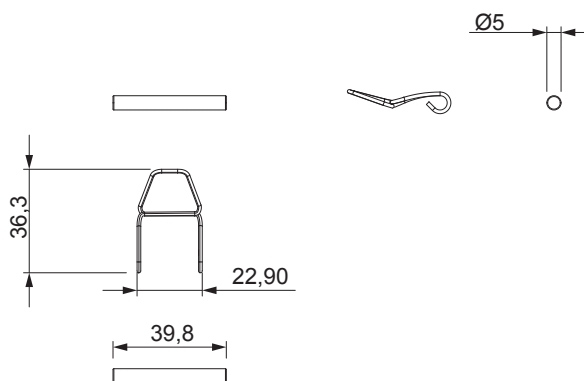

Stainless steel quick-fit fixing clip

05920

05921

05922

05923

05924

Item code	Description	notes	Material	supplied with VARIA TUBE	Compatible with	Base Raw	Anodised Elox	Painted	Trend/Gold Brass	Pieces per pack
05920	VARIA TUBE FRAME BRACKETS	Spare Part	steel	Yes	All Varia Tube Range articles			X		1
05921	VARIA TUBE BOTTOM-HUNG WINDOW BRACKETS		Zamak	No	All Varia Tube Range articles			X		1
05922	VARIA TUBE TOP-HUNG WINDOW BRACKET		Zamak	No	All Varia Tube Range articles			X		1
05923	VARIA TUBE HORIZONTAL CONNECTION TOP-HUNG WINDOW BRACKET		Zamak	No	All Varia Tube Range articles			X		1
05924	QUICK CONNECTION FOR VARIA TUBE	Spare Part	steel	Yes	All Varia Tube Range articles	X				1