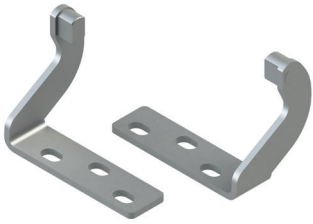

VARIA TUBE FIXING BRACKETS

Functions

Metal fixing brackets applicable in combination with the Varia Tube range of chain actuators (all models).

Technical Features

The Varia Tube range of actuators is supplied exclusively with the frame fixing brackets.

The sash fixing bracket must be selected on the basis of the casement to be automated and the profile geometry.

Refer to the table for details of compatibility with the range of actuators.

Materials

Sash and frame brackets in fibreglass-reinforced polyamide

Stainless steel quick-fit fixing clip

05920

05921

05922

05923

05924

Item code	Description	notes	Material	supplied with VARIA TUBE	Compatible with	Base Raw	Anodised Elox	Painted	Trend/Gold Brass	Pieces per pack
05920	VARIA TUBE FRAME BRACKETS	Spare Part	steel	Yes	All Varia Tube Range articles			X		1
05921	VARIA TUBE BOTTOM-HUNG WINDOW BRACKETS		Zamak	No	All Varia Tube Range articles			X		1
05922	VARIA TUBE TOP-HUNG WINDOW BRACKET		Zamak	No	All Varia Tube Range articles			X		1
05923	VARIA TUBE HORIZONTAL CONNECTION TOP-HUNG WINDOW BRACKET		Zamak	No	All Varia Tube Range articles			X		1
05924	QUICK CONNECTION FOR VARIA TUBE	Spare Part	steel	Yes	All Varia Tube Range articles	X				1