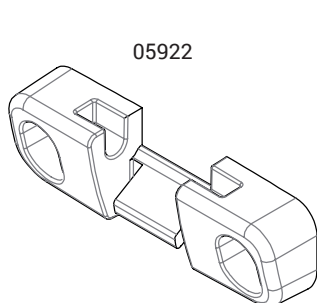

Stainless steel quick-fit fixing clip

05920

05921

05922

05923

05924

Item code	Description	notes	Material	supplied with VARIA TUBE	Compatible with	Base Raw	Anodised Elox	Painted	Trend/Gold Brass	Pieces per pack
05920	VARIA TUBE FRAME BRACKETS	Spare Part	steel	Yes	All Varia Tube Range articles			X		1
05921	VARIA TUBE BOTTOM-HUNG WINDOW BRACKETS		Zamak	No	All Varia Tube Range articles			X		1
05922	VARIA TUBE TOP-HUNG WINDOW BRACKET		Zamak	No	All Varia Tube Range articles			X		1
05923	VARIA TUBE HORIZONTAL CONNECTION TOP-HUNG WINDOW BRACKET		Zamak	No	All Varia Tube Range articles			X		1
05924	QUICK CONNECTION FOR VARIA TUBE	Spare Part	steel	Yes	All Varia Tube Range articles	X				1