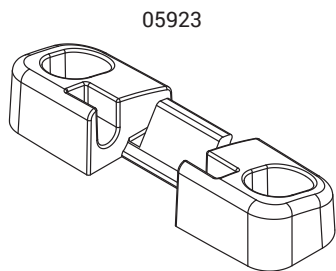

Stainless steel quick-fit fixing clip

05920

05921

05922

05923

05924

Item code	Description	notes	Material	supplied with VARIA TUBE	Compatible with	Base Raw	Anodised Elox	Painted	Trend/Gold Brass	Pieces per pack
05920	VARIA TUBE FRAME BRACKETS	Spare Part	steel	Yes	All Varia Tube Range articles			X		1
05921	VARIA TUBE BOTTOM-HUNG WINDOW BRACKETS		Zamak	No	All Varia Tube Range articles			X		1
05922	VARIA TUBE TOP-HUNG WINDOW BRACKET		Zamak	No	All Varia Tube Range articles			X		1
05923	VARIA TUBE HORIZONTAL CONNECTION TOP-HUNG WINDOW BRACKET		Zamak	No	All Varia Tube Range articles			X		1
05924	QUICK CONNECTION FOR VARIA TUBE	Spare Part	steel	Yes	All Varia Tube Range articles	X				1