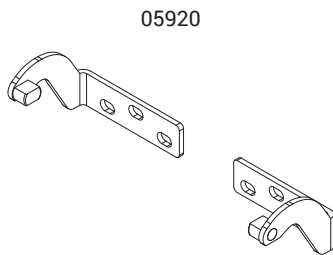

VARIA TUBE FIXING BRACKETS

Functions

Metal fixing brackets applicable in combination with the Varia Tube range of chain actuators (all models).

Technical Features

The Varia Tube range of actuators is supplied exclusively with the frame fixing brackets.

The sash fixing bracket must be selected on the basis of the casement to be automated and the profile geometry.

Refer to the table for details of compatibility with the range of actuators.

Materials

Sash and frame brackets in fibreglass-reinforced polyamide

Stainless steel quick-fit fixing clip

05920

05921

05922

05923

05924

Item code	Description	notes	Material	supplied with VARIA TUBE	Compatible with	Base Raw	Anodised Elox	Painted	Trend/Gold Brass	Pieces per pack
05920	VARIA TUBE FRAME BRACKETS	Spare Part	steel	Yes	All Varia Tube Range articles			X		1
05921	VARIA TUBE BOTTOM-HUNG WINDOW BRACKETS		Zamak	No	All Varia Tube Range articles			X		1
05922	VARIA TUBE TOP-HUNG WINDOW BRACKET		Zamak	No	All Varia Tube Range articles			X		1
05923	VARIA TUBE HORIZONTAL CONNECTION TOP-HUNG WINDOW BRACKET		Zamak	No	All Varia Tube Range articles			X		1
05924	QUICK CONNECTION FOR VARIA TUBE	Spare Part	steel	Yes	All Varia Tube Range articles	X				1