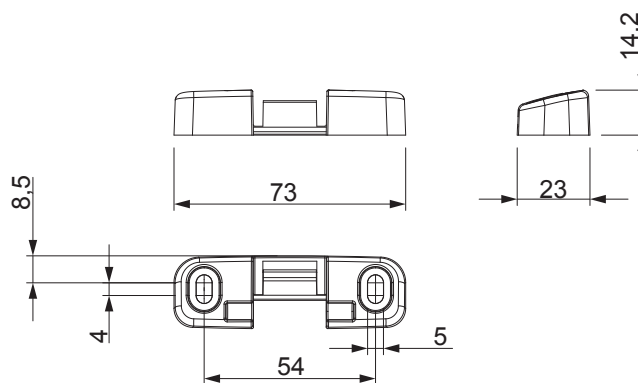

Stainless steel quick-fit fixing clip

05920

05921

05922

05923

05924

Item code	Description	notes	Material	supplied with VARIA TUBE	Compatible with	Base Raw	Anodised Elox	Painted	Trend/Gold Brass	Pieces per pack
05920	VARIA TUBE FRAME BRACKETS	Spare Part	steel	Yes	All Varia Tube Range articles			X		1
05921	VARIA TUBE BOTTOM-HUNG WINDOW BRACKETS		Zamak	No	All Varia Tube Range articles			X		1
05922	VARIA TUBE TOP-HUNG WINDOW BRACKET		Zamak	No	All Varia Tube Range articles			X		1
05923	VARIA TUBE HORIZONTAL CONNECTION TOP-HUNG WINDOW BRACKET		Zamak	No	All Varia Tube Range articles			X		1
05924	QUICK CONNECTION FOR VARIA TUBE	Spare Part	steel	Yes	All Varia Tube Range articles	X				1