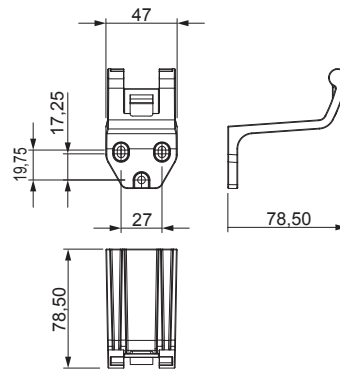

Stainless steel quick-fit fixing clip

05920

05921

05922

05923

05924

Item code	Description	notes	Material	supplied with VARIA TUBE	Compatible with	Base Raw	Anodised Elox	Painted	Trend/Gold Brass	Pieces per pack
05920	VARIA TUBE FRAME BRACKETS	Spare Part	steel	Yes	All Varia Tube Range articles			X		1
05921	VARIA TUBE BOTTOM-HUNG WINDOW BRACKETS		Zamak	No	All Varia Tube Range articles			X		1
05922	VARIA TUBE TOP-HUNG WINDOW BRACKET		Zamak	No	All Varia Tube Range articles			X		1
05923	VARIA TUBE HORIZONTAL CONNECTION TOP-HUNG WINDOW BRACKET		Zamak	No	All Varia Tube Range articles			X		1
05924	QUICK CONNECTION FOR VARIA TUBE	Spare Part	steel	Yes	All Varia Tube Range articles	X				1