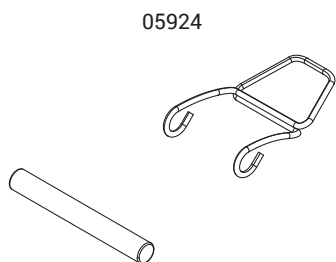

VARIA TUBE FIXING BRACKETS

Functions

Metal fixing brackets applicable in combination with the Varia Tube range of chain actuators (all models).

Technical Features

The Varia Tube range of actuators is supplied exclusively with the frame fixing brackets.

Stainless steel quick-fit fixing clip

05920

05921

05922

05923

05924

Item code	Description	notes	Material	supplied with VARIA TUBE	Compatible with	Base Raw	Anodised Elox	Painted	Trend/Gold Brass	Pieces per pack
05920	VARIA TUBE FRAME BRACKETS	Spare Part	steel	Yes	All Varia Tube Range articles			X		1
05921	VARIA TUBE BOTTOM-HUNG WINDOW BRACKETS		Zamak	No	All Varia Tube Range articles			X		1
05922	VARIA TUBE TOP-HUNG WINDOW BRACKET		Zamak	No	All Varia Tube Range articles			X		1
05923	VARIA TUBE HORIZONTAL CONNECTION TOP-HUNG WINDOW BRACKET		Zamak	No	All Varia Tube Range articles			X		1
05924	QUICK CONNECTION FOR VARIA TUBE	Spare Part	steel	Yes	All Varia Tube Range articles	X				1