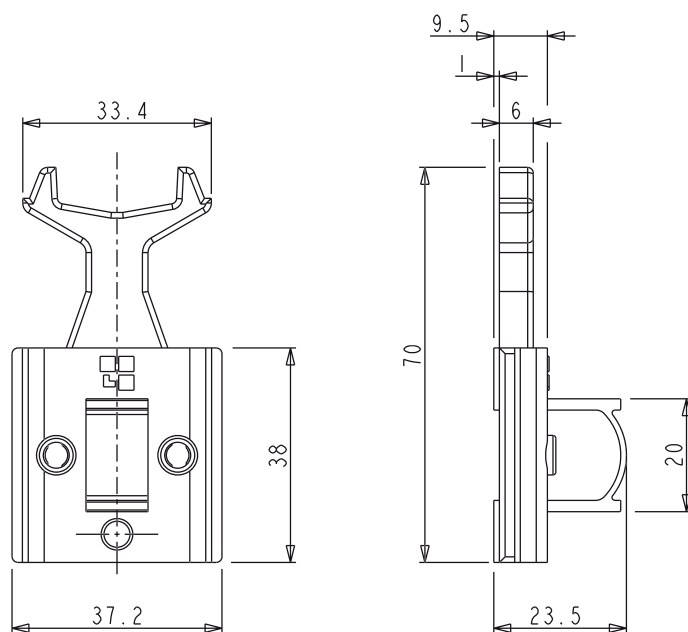

Item code	Description	Note	Base Raw	Anodised Elox	Painted	Trend/Gold Brass	Pieces per pack
03200	BURGLAR-PROOF AND DAMPER PLUGS		X				100