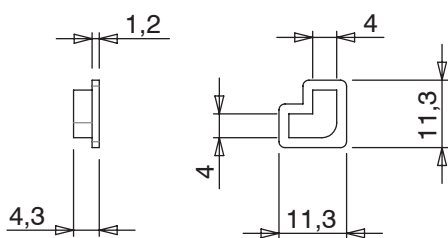

SASH-CENTRING PLUG

Functions

Component that enables keeping the sliding sash guided while sliding.

[Online data sheet](#)

Technical features

The sash guiding plug stabilizes the sash and prevents the pulley from being able to come off the rail.

Materials

Black polyamide

Item code	Description	Note	Base Raw	Anodised Elox	Painted	Trend/Gold Brass	Pieces per pack
01275	SASH-CENTRING PLUG		X				200