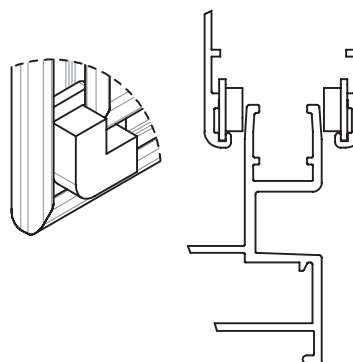

SASH-CENTRING PLUG

Functions

Component that enables keeping the sliding sash guided while sliding.

[Online data sheet](#)

Technical features

The sash guiding plug stabilizes the sash and prevents the pulley from being able to come off the rail.

Materials

Black polyamide

Item code	Description	Note	Base Raw	Anodised Elox	Painted	Trend/Gold Brass	Pieces per pack
01275	SASH-CENTRING PLUG		X				200