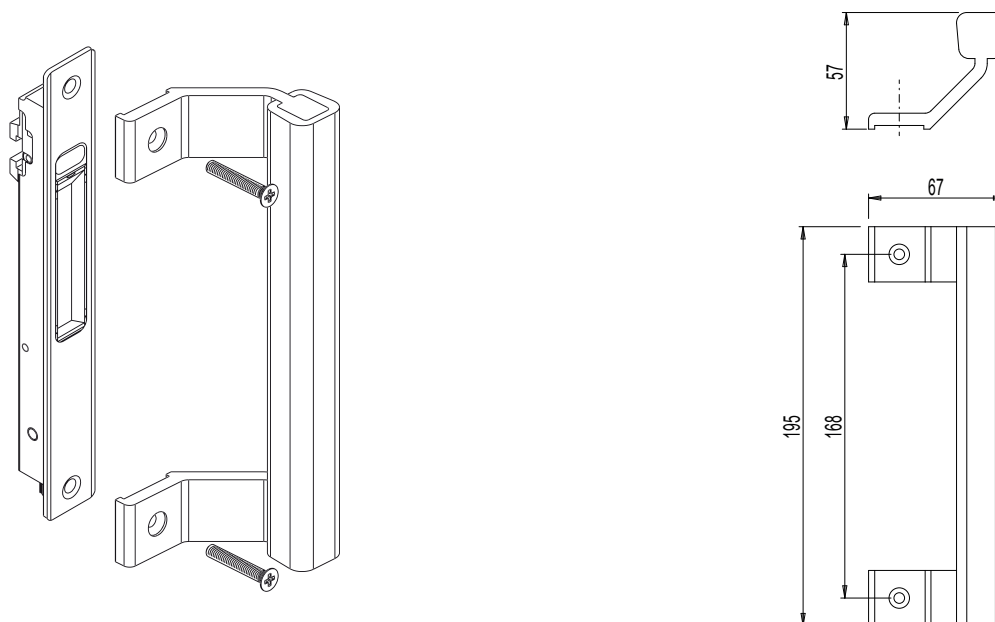

### Technical Features

The Pratika side pull handle has an ergonomic grip to facilitate handling of heavy doors and windows.

This article is designed to give unrestricted access to the recess of the recessed handle.

### Materials

Body in extruded aluminium.

Nickel-plated brass HSCH screws

Item code	Description	Note	Base Raw	Anodised Elox	Painted	Trend/Gold Brass	Pieces per pack
03055	SIDE PULL HANDLE	only painted finishes standard RAL	X	X	X		5