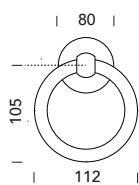

Anello 008

DESIGN REGUITTI LAB

OTTONE - BRASS

02
Lucido verniciato
Polished varnished

08
Bronzato graffiato
Brushed bronzed

15
Satinato cromato
Satin chrome

008BA011

008BA013