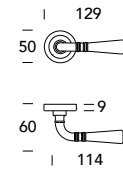

040MR006

02
Lucido verniciato
Polished varnished