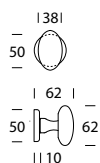

Ovum 048 / 006

DESIGN REGUITTI LAB

OTTONE - BRASS

02
Lucido verniciato
Polished varnished

05
Cromato lucido
Polished chrome

15
Satinato cromato
Satin chrome

 **BQ**
Antico
Antique

GIREVOLE - SETS
048PR006