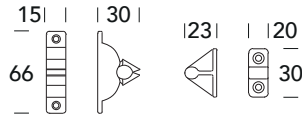

616 NZ

PINZE / CRICCHETTI - DOOR STOP PLIERS / WINDOW PAWLS

4C
Tecnopolimero nero
Black technopolymer

121 PN

POMOLINI - FURNITURE KNOBS

	D	L
1A121PN022XX	22	21
1A121PN028XX	28	24
1A121PN034XX	34	26

BQ
Antico
Antique