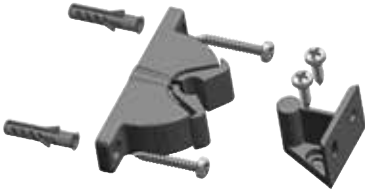

616 NZ

PINZE / CRICCHETTI - DOOR STOP PLIERS / WINDOW PAWLS

4C
Tecnopolimero nero
Black technopolymer

121 PN

POMOLINI - FURNITURE KNOBS

	D	L
1A121PN022XX	22	21
1A121PN028XX	28	24
1A121PN034XX	34	26

02
Lucido verniciato
Polished varnished

15
Satinato cormato
Satin chrome

47
Argento vecchio
Old silver

BQ
Antico
Antique

122 PN

	D	L
1A122PN020XX	20	27
1A122PN025XX	25	32
1A122PN030XX	30	38

02
Lucido verniciato
Polished varnished

15
Satinato cormato
Satin chrome