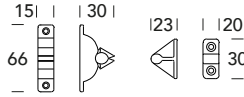

616 NZ

PINZE / CRICCHETTI - DOOR STOP PLIERS / WINDOW PAWLS

4C
Tecnopolimero nero
Black technopolymer

121 PN

POMOLINI - FURNITURE KNOBS

	D	L
1A121PN022XX	22	21
1A121PN028XX	28	24
1A121PN034XX	34	26

02
Lucido verniciato
Polished varnished