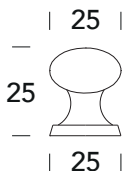

166 PN

- **15**
  Satinato cormato
  Satin chrome
- **02**
  Lucido verniciato
  Polished varnished