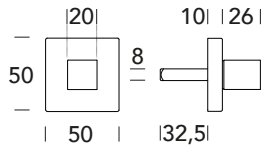

512 SP 007

OTTONE - BRASS

- 02**
Lucido verniciato
Polished varnished
- 15**
Satinato cromato
Satin chrome

124 SP Q86

- 05**
Cromato lucido
Polished chrome
- 15**
Satinato cromato
Satin chrome
- 18**
Nero opaco RAL 9005
Matt black RAL 9005