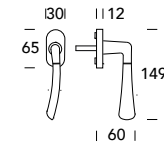

# Arca 134

DESIGN REGUITTI LAB

OTTONE - BRASS

COLLEZIONE - COLLECTION

134MR817

134DK024

**38**  
Satinato verniciato / Lucido verniciato  
Satin varnished / Polished varnished

**F2**  
Satinato cromato / Cromato  
Satin chrome / Chrome

BOCCHETTE - ESCUTCHEONS

817KN - 817KY

503N0817