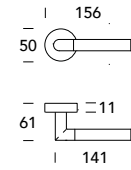

L-Plus 140

DESIGN REGUITTI LAB

OTTONE - BRASS

COLLEZIONE - COLLECTION

140MR817

BOCCHETTE - ESCUTCHEONS