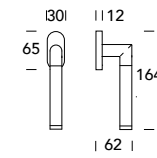

# L-Plus 140

DESIGN REGUITTI LAB

OTTONE - BRASS

COLLEZIONE - COLLECTION

140MR817

140DK015

**F2**  
Satinato cromato / Cromato  
Satin chrome / Chrome

**F4**  
Laccato nero opaco / Cromato  
Matt black painted / Chrome

**F5**  
Laccato nero opaco / Satinato cromato  
Matt black painted / Satin chrome

BOCCHETTE - ESCUTCHEONS

817KN - 817KY

503N0817