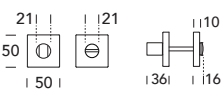

Q-Mini 142

Design **Reguitti Lab**

TEKNOMETAL

Scheda tecnica
Datasheet

COLLEZIONE - COLLECTION

05
Cromato lucido*
Polished chrome*

18
Nero opaco RAL 9005
Matt black RAL 9005

31
Nichelato satinato
Satin nickel

96
PVD Satinato nero*
PVD Satin black*

K0
Bianco opaco RAL 9016
Matt white RAL 9016

Z8
Satinato cromato
Satin chrome

*Materiale ottone - Brass material

LINEA HOTEL HOTEL LINE

BOCCHETTE - ESCUTCHEONS

MANIGLIE - HANDLES