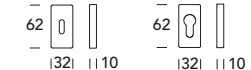

Q-Mini 142

Design **Reguitti Lab**

TEKNOMETAL

Scheda tecnica
Datasheet

COLLEZIONE - COLLECTION

05
Cromato lucido*
Polished chrome*

18
Nero opaco RAL 9005
Matt black RAL 9005

31
Nichelato satinato
Satin nickel

96
PVD Satinato nero*
PVD Satin black*

K0
Bianco opaco RAL 9016
Matt white RAL 9016

Z8
Satinato cromato
Satin chrome

*Materiale ottone - Brass material

LINEA HOTEL HOTEL LINE

BOCCHETTE - ESCUTCHEONS

124NOQ86

MANIGLIE - HANDLES