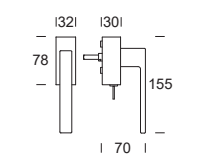

Q-Mini 142

Design **Reguitti Lab**

TEKNOMETAL

Scheda tecnica
Datasheet

COLLEZIONE - COLLECTION

142SEQ90

05
Cromato lucido*
Polished chrome*

18
Nero opaco RAL 9005
Matt black RAL 9005

31
Nichelato satinato
Satin nickel

96
PVD Satinato nero*
PVD Satin black*

K0
Bianco opaco RAL 9016
Matt white RAL 9016

Z8
Satinato cromato
Satin chrome

*Materiale ottone - Brass material

LINEA HOTEL HOTEL LINE

BOCCHETTE - ESCUTCHEONS

MANIGLIE - HANDLES