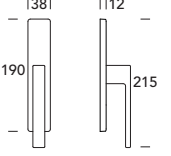

Q-Mini 142

Design **Reguitti Lab**

TEKNOMETAL

Scheda tecnica
Datasheet

COLLEZIONE - COLLECTION

05
Cromato lucido*
Polished chrome*

18
Nero opaco RAL 9005
Matt black RAL 9005

31
Nichelato satinato
Satin nickel

96
PVD Satinato nero*
PVD Satin black*

K0
Bianco opaco RAL 9016
Matt white RAL 9016

Z8
Satinato cromato
Satin chrome

*Materiale ottone - Brass material

LINEA HOTEL HOTEL LINE

BOCCHETTE - ESCUTCHEONS

MANIGLIE - HANDLES