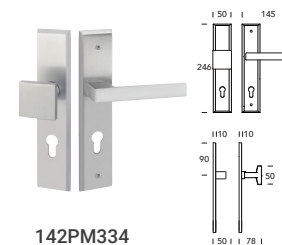

96
PVD Satinato nero*
PVD Satin black*

K0
Bianco opaco RAL 9016
Matt white RAL 9016

Z8
Satinato cromato
Satin chrome

*Materiale ottone - Brass material

LINEA HOTEL HOTEL LINE

142PM334

BOCCHETTE - ESCUTCHEONS