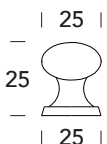

166 PN

02
Lucido verniciato
Polished varnished

15
Satinato cormato
Satin chrome