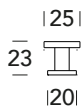

124 PN

POMOLINI - FURNITURE KNOBS

05
Cromato lucido
Polished chrome

15
Satinato cormato
Satin chrome

165 PN

	D	L	B
1A165PN020XX	20	27	20
1A165PN025XX	25	33	25

02
Lucido verniciato
Polished varnished

05
Cromato lucido
Polished chrome