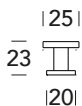

124 PN

POMOLINI - FURNITURE KNOBS

05
Cromato lucido
Polished chrome

15
Satinato cormato
Satin chrome

165 PN

	D	L	B
1A165PN020XX	20	27	20
1A165PN025XX	25	33	25

02
Lucido verniciato
Polished varnished

05
Cromato lucido
Polished chrome