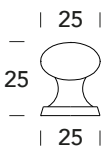

166 PN

02
Lucido verniciato
Polished varnished

15
Satinato cormato
Satin chrome