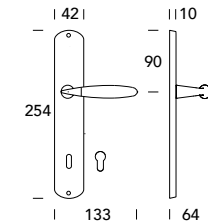

Sasha 173

Scheda tecnica
Datasheet

DESIGN REGUITTI LAB

OTTONE - BRASS

COLLEZIONE - COLLECTION

173MR416

173MR916

173MP188

173DK024

173DK075

173SE070

38

Satinato verniciato / Lucido verniciato
Satin varnished / Polished varnished

K2

Satinato cromato / Cromato
Satin chrome / Chrome

BOCCHETTE - ESCUTCHEONS