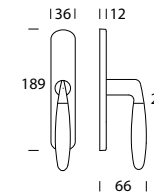

Sasha 173

Scheda tecnica
Datasheet

DESIGN REGUITTI LAB

OTTONE - BRASS

COLLEZIONE - COLLECTION

173MR416

173MR916

173MP188

173DK024

173DK075

173SE070

38

Satinato verniciato / Lucido verniciato
Satin varnished / Polished varnished

K2

Satinato cromato / Cromato
Satin chrome / Chrome

BOCCHETTE - ESCUTCHEONS