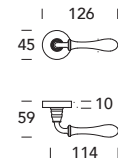

Romea 189 / 416

DESIGN REGUITTI LAB

OTTONE - BRASS

COLLEZIONE - COLLECTION

189MR416

189MR916

189DK024

02
Lucido verniciato
Polished varnished