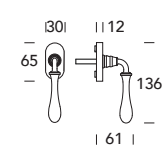

Romea 189 / 416

DESIGN REGUITTI LAB

OTTONE - BRASS

COLLEZIONE - COLLECTION

189MR416

189MR916

189DK024

02
Lucido verniciato
Polished varnished