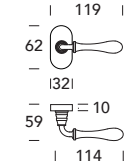

Romea 189 / 416

DESIGN REGUITTI LAB

OTTONE - BRASS

COLLEZIONE - COLLECTION

189MR416

189MR916

189DK024

02
Lucido verniciato
Polished varnished