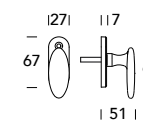

Ovalino 191 / T36

DESIGN REGUITTI LAB

OTTONE - BRASS

COLLEZIONE - COLLECTION

191MRT36

191MR007

191SE007

02
Lucido verniciato
Polished varnished