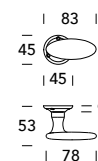

Ovalino 191 / T36

DESIGN REGUITTI LAB

OTTONE - BRASS

COLLEZIONE - COLLECTION

191MRT36

191MR007

191SE007

02
Lucido verniciato
Polished varnished