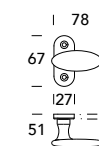

Ovalino 191 / T36

DESIGN REGUITTI LAB

OTTONE - BRASS

COLLEZIONE - COLLECTION

191MRT36

191MR007

191SE007

02
Lucido verniciato
Polished varnished