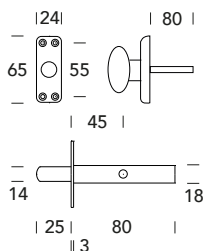

Q09 KO

BOCCHETTE - ESCUTCHEONS

-  **05**
Cromato lucido
Polished chrome
-  **15**
Satinato cormato
Satin chrome

722 TP

CAMPANELLI - DOOR BELLS PUSH

722TP

722TP006

-  **02**
Lucido verniciato
Polished varnished
-  **05**
Cromato lucido
Polished chrome
-  **15**
Satinato cormato
Satin chrome

220 CT

CATENACCI - DOOR BOLTS

-  **01**
Lucido
Polished
-  **15**
Satinato cormato
Satin chrome