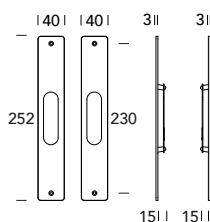

252 CP02

OTTONE - BRASS

252CP02

FRESATURA
DOOR DRILLING

02
Lucido verniciato
Polished varnished

08
Bronzato graffiato
Brushed bronzed

15
Satinato cromato
Satin chrome

Q35 CP01

OTTONE - BRASS

Q35CP01

FRESATURA
DOOR DRILLING

15
Satinato cromato
Satin chrome

NON ABBINABILE A SERRATURE REGUITTI
NOT SUITABLE FOR REGUITTI LOCKS