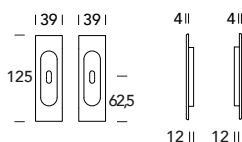

252 CP02

OTTONE - BRASS

252CP02

FRESATURA
DOOR DRILLING

02
Lucido verniciato
Polished varnished

08
Bronzato graffiato
Brushed bronzed

15
Satinato cromato
Satin chrome

Q35 CP01

OTTONE - BRASS

Q35CP01

FRESATURA
DOOR DRILLING

15
Satinato cromato
Satin chrome

NON ABBINABILE A SERRATURE REGUITTI
NOT SUITABLE FOR REGUITTI LOCKS