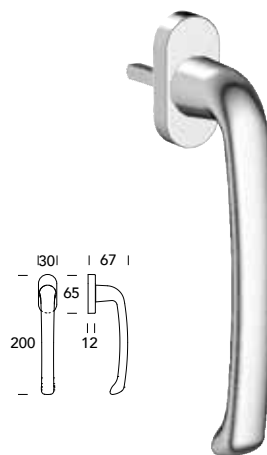

Short 311

OTTONE - BRASS

DESIGN REGUITTI LAB

311MK015

02
Lucido verniciato
Polished varnished

08
Bronzato graffiato
Brushed bronzed

15
Satinato cromato
Satin chrome

311HS31300

311HS31369

313PI002

311HD31369