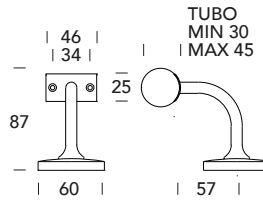

629 SU

SUPPORTI - HANDRAIL SUPPORTS

-  **15**
Satinato cromato
Satin chrome
-  **06**
Bronzato
Bronzed
-  **02**
Lucido verniciato
Polished varnished

630 SU

-  **01**
Lucido
Polished
-  **02**
Lucido verniciato
Polished varnished
-  **06**
Bronzato
Bronzed
-  **15**
Satinato cromato
Satin chrome

327 TP

TARGHETTE - NAME PLATES

-  **02**
Lucido verniciato
Polished varnished
-  **10**
Bronzato satinato
Satin bronzed